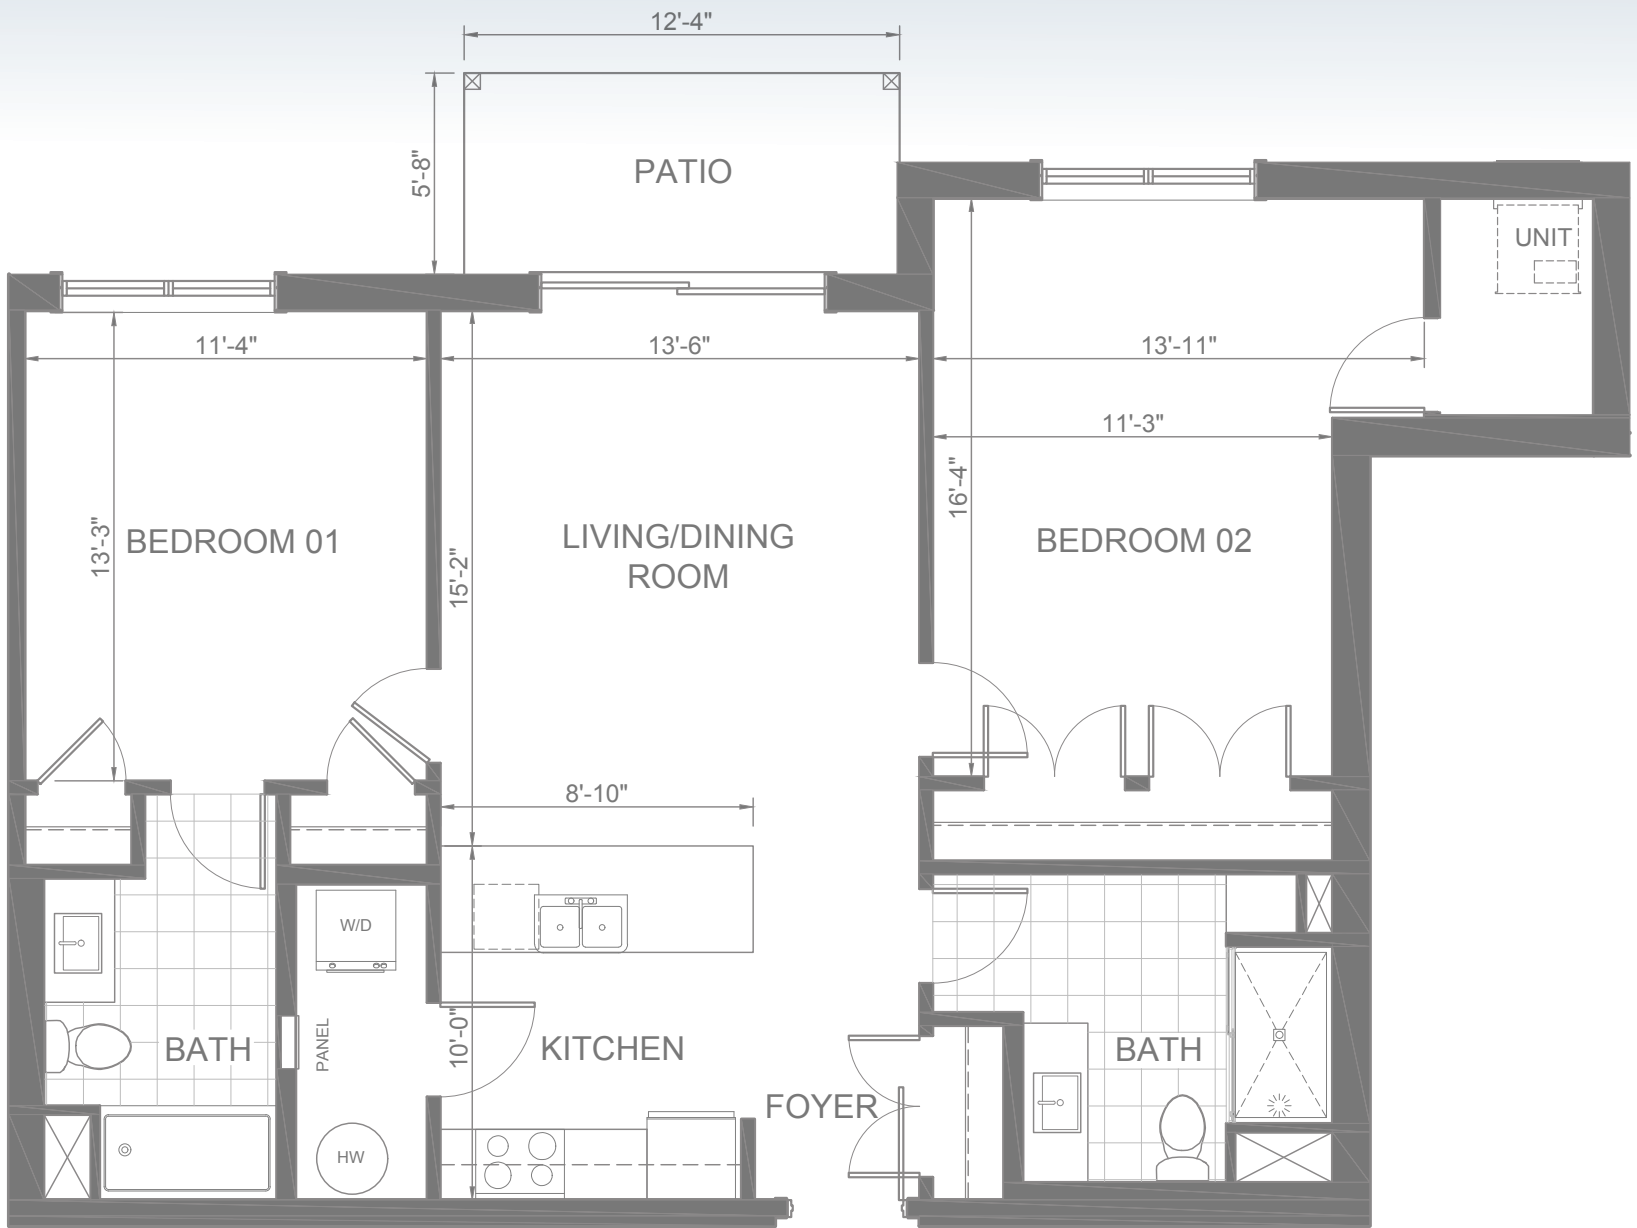

# SUITE 102

## 1124 ft<sup>2</sup>

### MODEL HOME

**NOT FOR SALE**

\*Plans are subject to change without notice. Prices include NET HST\*

**GRD FLOOR**

**2ND FLOOR**

**3RD FLOOR**

**19 Hampton Lane, Lakefield**

[lilacslakefield.com](http://lilacslakefield.com)