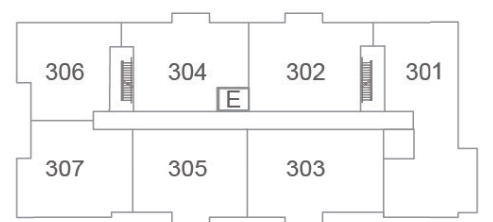

SUITE 102

1124 ft²

MODEL HOME

NOT FOR SALE

$632,820

Plans are subject to change without notice. Prices include NET HST

3RD FLOOR

19 Hampton Lane, Lakefield

lilacslakefield.com
705-742-3338