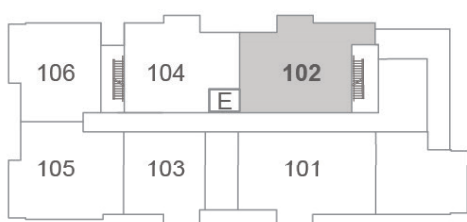

SUITE 102

1124 ft²

MODEL HOME

NOT FOR SALE

\$632,820

Plans are subject to change without notice. Prices include NET HST

GRD FLOOR

2ND FLOOR