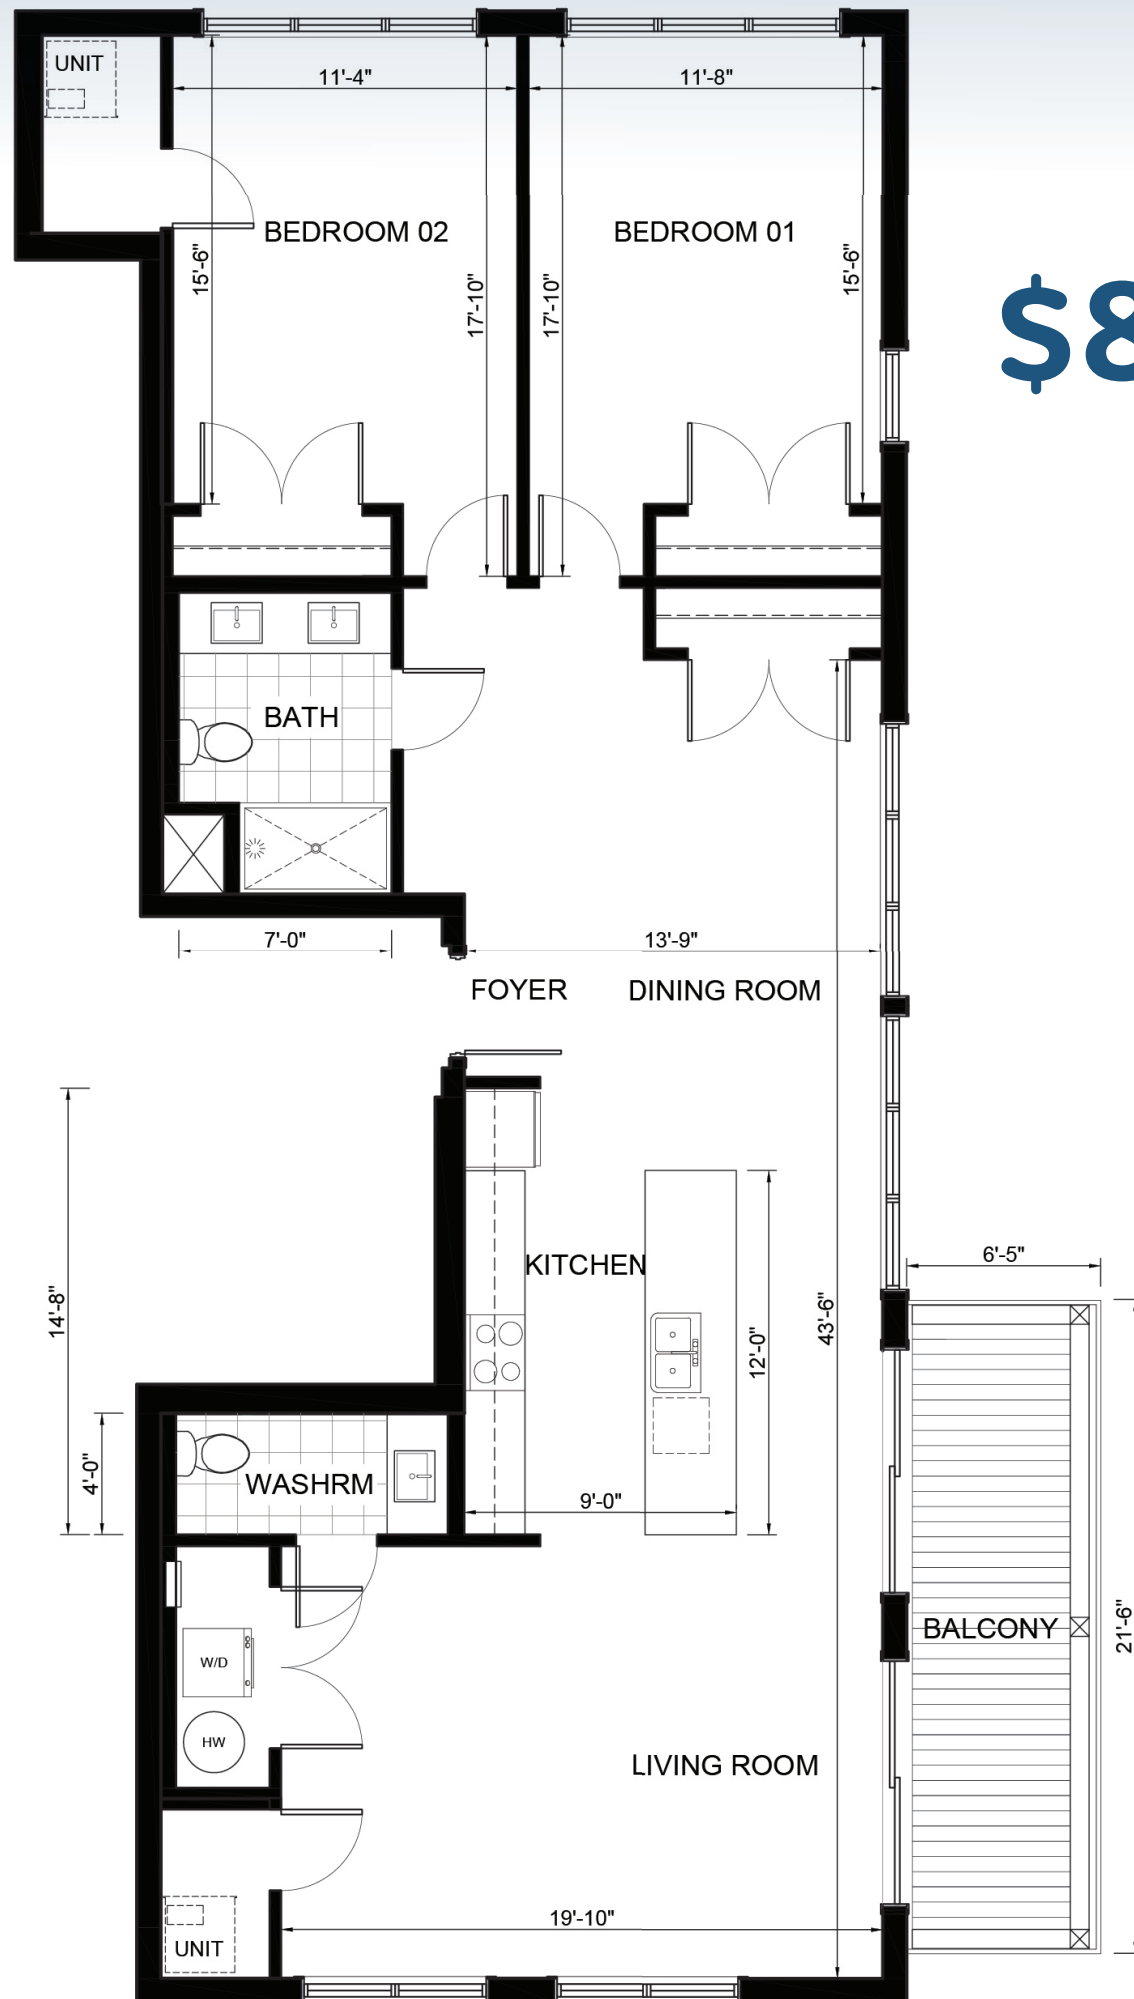

SUITE 301

1506 ft²

$879,820

GRD FLOOR

2ND FLOOR

3RD FLOOR

Plans are subject to change without notice

19 Hampton Lane, Lakefield

lilacslakefield.com
705-742-3338