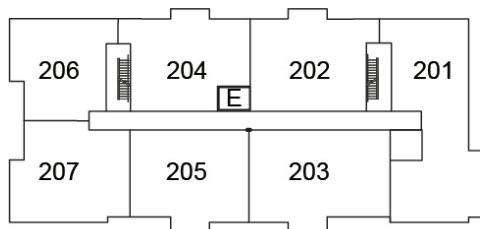

GRD FLOOR

2ND FLOOR

3RD FLOOR

19 Hampton Lane, Lakefield

lilacslakefield.com
705-742-3338

SUITE 103

754 ft²

\$428,470

Plans are subject to change without notice. Prices include NET HST

GRD FLOOR

2ND FLOOR

3RD FLOOR

19 Hampton Lane, Lakefield

lilacslakefield.com
705-742-3338

SUITE 104

1000 ft²