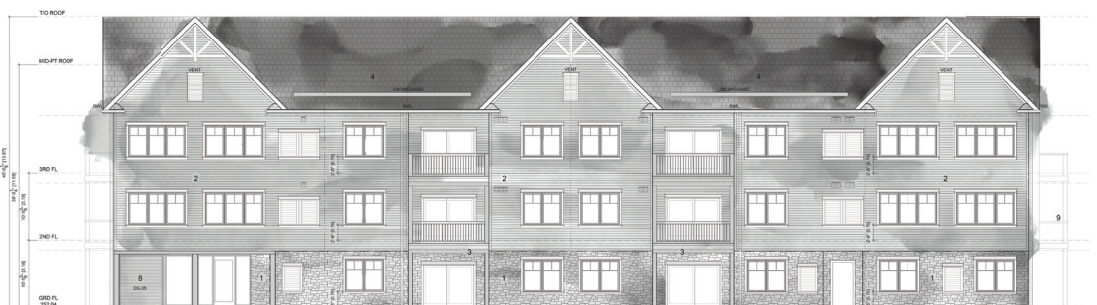

\$879,820

GRD FLOOR

2ND FLOOR

3RD FLOOR

Plans are subject to change without notice

19 Hampton Lane, Lakefield

lilacslakefield.com
705-742-3338

SUITE 302