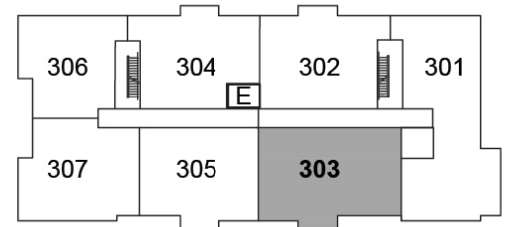

GRD FLOOR

2ND FLOOR

3RD FLOOR

19 Hampton Lane, Lakefield

lilacslakefield.com
705-742-3338

SUITE 203

1289 ft²

(Barrier Free)

Plans are subject to change without notice. Prices include NET HST

\$719,395

GRD FLOOR

2ND FLOOR

3RD FLOOR

19 Hampton Lane, Lakefield

lilacslakefield.com

705-742-3338

SUITE 204

1056 ft²

Plans are subject to change without notice. Prices include NET HST

\$612,215

GRD FLOOR

2ND FLOOR

3RD FLOOR

19 Hampton Lane, Lakefield