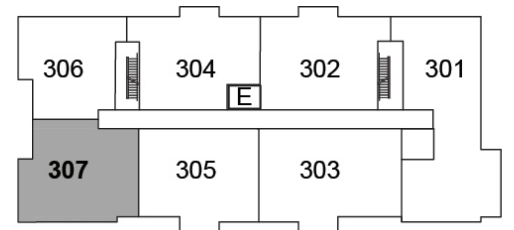

SUITE 307

1035 ft²

\$582,425

Plans are subject to change without notice. Prices include NET HST

GRD FLOOR

2ND FLOOR

3RD FLOOR

19 Hampton Lane, Lakefield