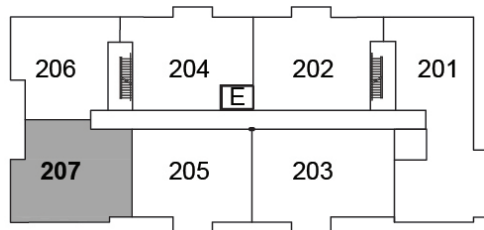

19 Hampton Lane, Lakefield

lilacslakefield.com

705-742-3338

SUITE 206

850.6 ft²

\$499,900

Plans are subject to change without notice. Prices include NET HST

GRD FLOOR

2ND FLOOR

3RD FLOOR

19 Hampton Lane, Lakefield

lilacslakefield.com

705-742-3338

SUITE 207

1035 ft²

\$574,425

Plans are subject to change without notice. Prices include NET HST

GRD FLOOR

2ND FLOOR

3RD FLOOR

19 Hampton Lane, Lakefield

lilacslakefield.com
705-742-3338

SUITE 301

1506 ft²