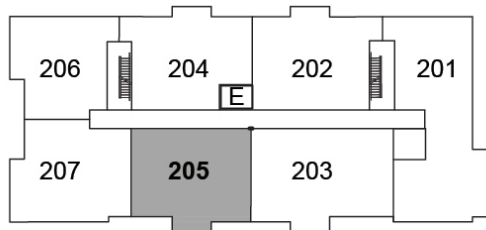

lilacslakefield.com
705-742-3338

SUITE 205

1067 ft²

Plans are subject to change without notice. Prices include NET HST

\$632,820

GRD FLOOR

2ND FLOOR

3RD FLOOR

19 Hampton Lane, Lakefield

lilacslakefield.com

705-742-3338

SUITE 206

850.6 ft²

\$499,900

Plans are subject to change without notice. Prices include NET HST

GRD FLOOR