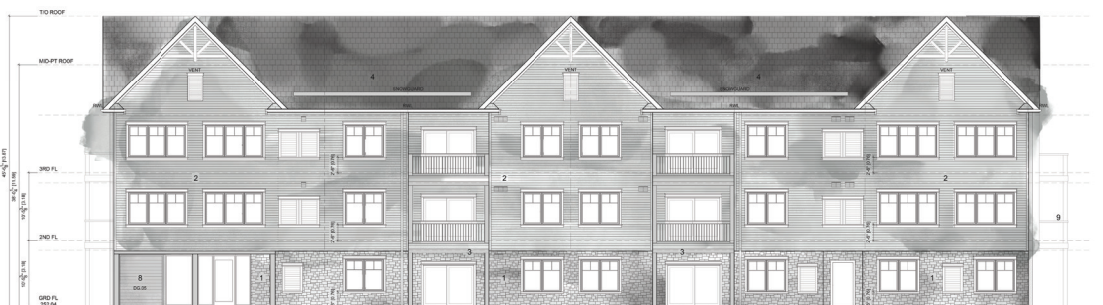

GRD FLOOR

2ND FLOOR

3RD FLOOR

19 Hampton Lane, Lakefield

lilacslakefield.com

705-742-3338

SUITE 306

850.6 ft²