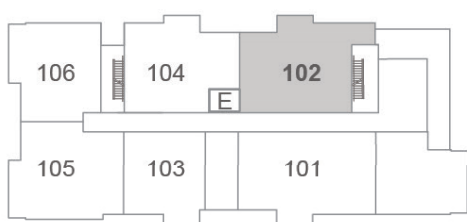

SUITE 101

1259 ft²

(Barrier Free)

\$698,745

Plans are subject to change without notice. Prices include NET HST

GRD FLOOR

2ND FLOOR

3RD FLOOR

19 Hampton Lane, Lakefield

lilacslakefield.com
705-742-3338

SUITE 102

1124 ft²

MODEL HOME

NOT FOR SALE

\$632,820

Plans are subject to change without notice. Prices include NET HST

GRD FLOOR

2ND FLOOR

3RD FLOOR

19 Hampton Lane, Lakefield

lilacslakefield.com
705-742-3338

SUITE 103

754 ft²

\$428,470

Plans are subject to change without notice. Prices include NET HST

GRD FLOOR

2ND FLOOR

3RD FLOOR

19 Hampton Lane, Lakefield

lilacslakefield.com
705-742-3338

SUITE 104

1000 ft²