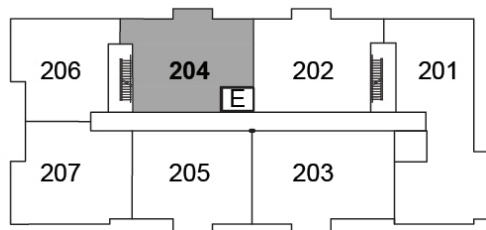

3RD FLOOR

19 Hampton Lane, Lakefield

lilacslakefield.com
705-742-3338

SUITE 304

1056 ft²

Plans are subject to change without notice. Prices include NET HST

\$619,215

GRD FLOOR

2ND FLOOR

3RD FLOOR

19 Hampton Lane, Lakefield

lilacslakefield.com
705-742-3338

SUITE 305

1067 ft²

Plans are subject to change without notice. Prices include NET HST

\$639,185