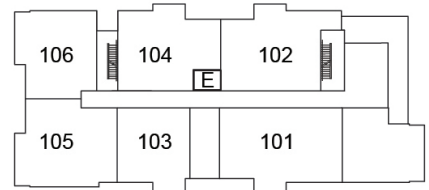

SUITE 106

841 ft²

(Barrier Free)

\$476,755

Plans are subject to change without notice. Prices include NET HST

GRD FLOOR

2ND FLOOR

3RD FLOOR

19 Hampton Lane, Lakefield

lilacslakefield.com

705-742-3338

SUITE 201

1506 ft²

\$859,820

GRD FLOOR

2ND FLOOR

3RD FLOOR

Plans and/or prices are subject to change without notice. Prices include NET HST

19 Hampton Lane, Lakefield

lilacslakefield.com
705-742-3338

SUITE 202

1124 ft²

\$632,820

Plans are subject to change without notice. Prices include NET HST

GRD FLOOR

2ND FLOOR

3RD FLOOR

19 Hampton Lane, Lakefield

lilacslakefield.com
705-742-3338

SUITE 203

1289 ft²

(Barrier Free)