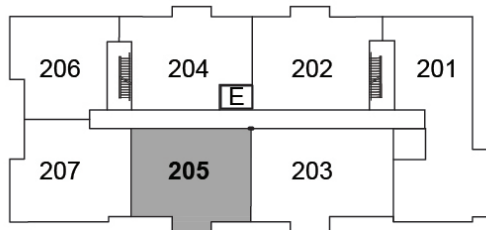

SUITE 305

1067 ft²

Plans are subject to change without notice. Prices include NET HST

$639,185

GRD FLOOR

2ND FLOOR

3RD FLOOR

19 Hampton Lane, Lakefield

lilacslakefield.com

705-742-3338