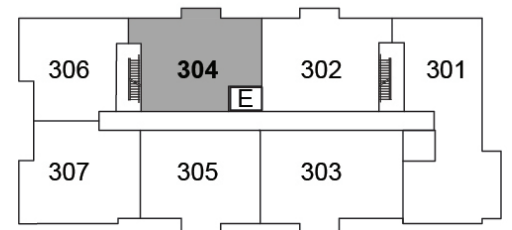

3RD FLOOR

19 Hampton Lane, Lakefield

lilacslakefield.com
705-742-3338

SUITE 304

1056 ft²

Plans are subject to change without notice. Prices include NET HST

\$619,215

GRD FLOOR

2ND FLOOR

3RD FLOOR

19 Hampton Lane, Lakefield

lilacslakefield.com
705-742-3338

SUITE 305

1067 ft²

Plans are subject to change without notice. Prices include NET HST

\$639,185