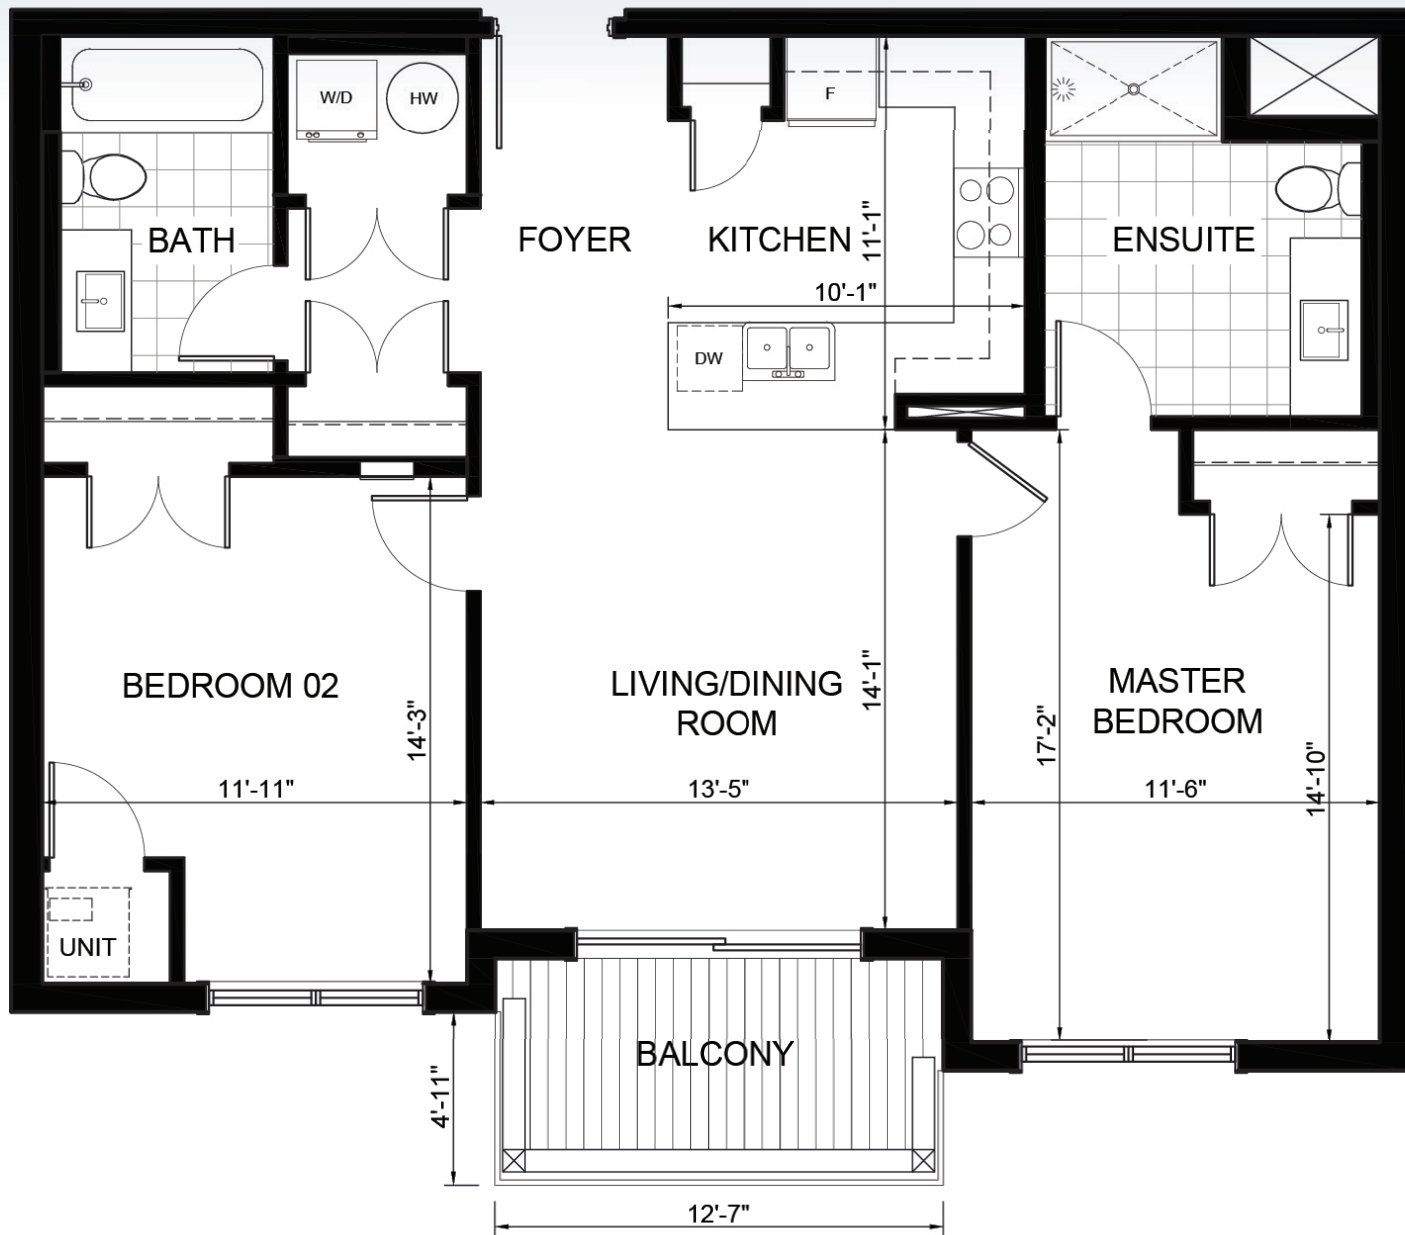

2ND FLOOR

3RD FLOOR

19 Hampton Lane, Lakefield

lilacslakefield.com
705-742-3338

SUITE 305

1067 ft²

Plans are subject to change without notice. Prices include NET HST

\$639,185