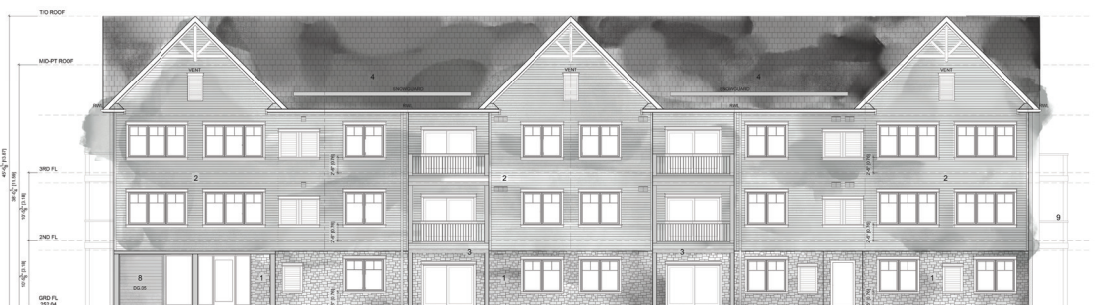

\$569,900

Plans are subject to change without notice. Prices include NET HST

GRD FLOOR

2ND FLOOR

3RD FLOOR

19 Hampton Lane, Lakefield

lilacslakefield.com
705-742-3338

SUITE 105

1053 ft²

\$598,700

Plans are subject to change without notice. Prices include NET HST

GRD FLOOR

2ND FLOOR

3RD FLOOR

19 Hampton Lane, Lakefield

lilacslakefield.com
705-742-3338