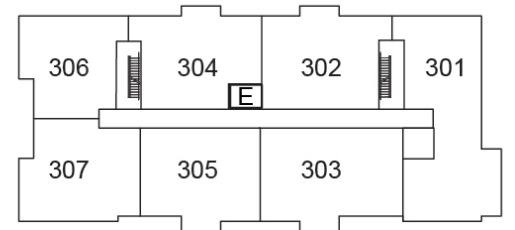

SUITE 101

1259 ft²

(Barrier Free)

\$698,745

Plans are subject to change without notice. Prices include NET HST

GRD FLOOR

2ND FLOOR

3RD FLOOR

GRD FLOOR

2ND FLOOR

3RD FLOOR

19 Hampton Lane, Lakefield

lilacslakefield.com
705-742-3338

SUITE 103

754 ft²

\$428,470