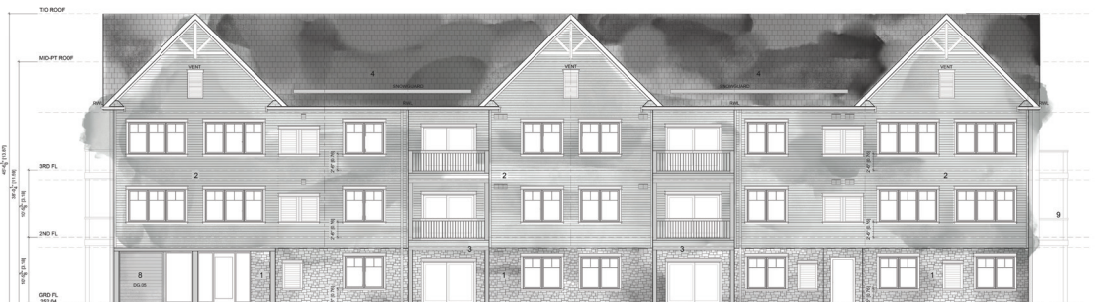

19 Hampton Lane, Lakefield

lilacslakefield.com

705-742-3338