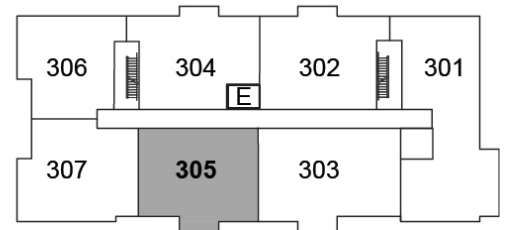

SUITE 204

1056 ft²

Plans are subject to change without notice. Prices include NET HST

\$612,215

GRD FLOOR

2ND FLOOR

3RD FLOOR

19 Hampton Lane, Lakefield

lilacslakefield.com
705-742-3338

SUITE 205

1067 ft²

Plans are subject to change without notice. Prices include NET HST

\$632,820

GRD FLOOR

2ND FLOOR

3RD FLOOR

19 Hampton Lane, Lakefield

lilacslakefield.com

705-742-3338

SUITE 206

850.6 ft²

\$499,900

Plans are subject to change without notice. Prices include NET HST

GRD FLOOR

2ND FLOOR

3RD FLOOR

19 Hampton Lane, Lakefield

lilacslakefield.com

705-742-3338

SUITE 207

1035 ft²

\$574,425