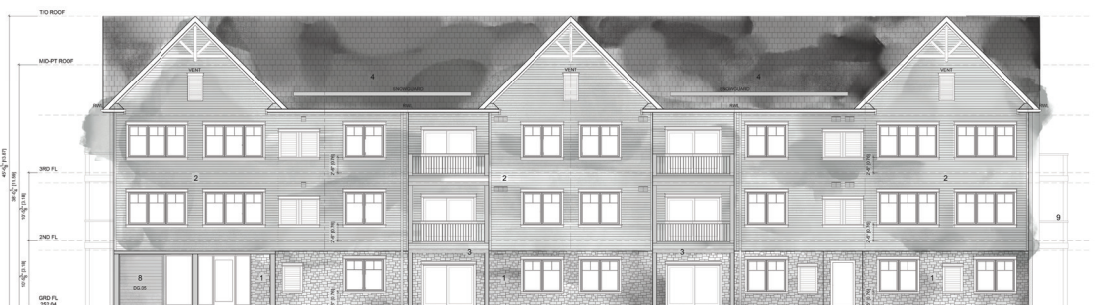

Plans are subject to change without notice. Prices include NET HST

\$507,900

GRD FLOOR

2ND FLOOR

3RD FLOOR

19 Hampton Lane, Lakefield

lilacslakefield.com

705-742-3338