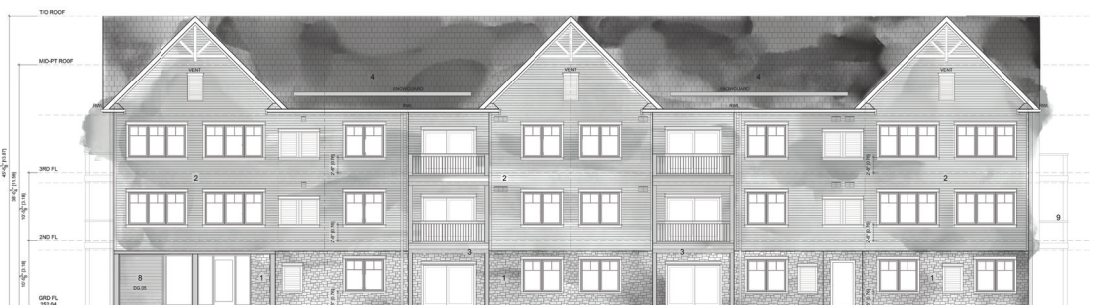

2ND FLOOR

3RD FLOOR

19 Hampton Lane, Lakefield

lilacslakefield.com
705-742-3338

SUITE 305

1067 ft²

Plans are subject to change without notice. Prices include NET HST

\$639,185