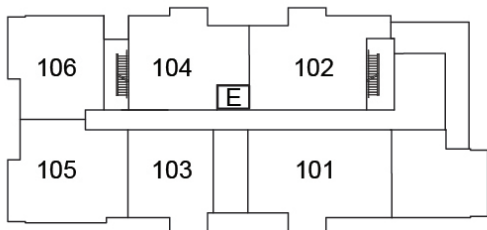

SUITE 204

1056 ft²

Plans are subject to change without notice. Prices include NET HST

\$612,215

GRD FLOOR

2ND FLOOR

3RD FLOOR

19 Hampton Lane, Lakefield

lilacslakefield.com
705-742-3338

SUITE 205

1067 ft²

Plans are subject to change without notice. Prices include NET HST

\$632,820

GRD FLOOR

2ND FLOOR

3RD FLOOR

19 Hampton Lane, Lakefield

lilacslakefield.com

705-742-3338

SUITE 206

850.6 ft²

\$499,900

Plans are subject to change without notice. Prices include NET HST

GRD FLOOR