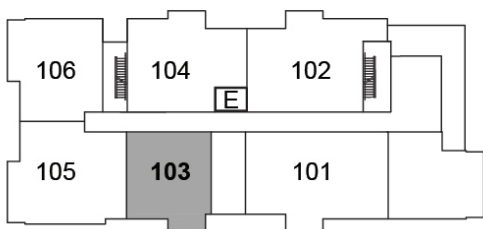

SUITE 101

1259 ft²

(Barrier Free)

\$698,745

Plans are subject to change without notice. Prices include NET HST

GRD FLOOR

2ND FLOOR

3RD FLOOR

GRD FLOOR

2ND FLOOR

3RD FLOOR

19 Hampton Lane, Lakefield

lilacslakefield.com
705-742-3338

SUITE 103

754 ft²

\$428,470

Plans are subject to change without notice. Prices include NET HST

GRD FLOOR

2ND FLOOR

3RD FLOOR

19 Hampton Lane, Lakefield

lilacslakefield.com
705-742-3338

SUITE 104

1000 ft²

\$569,900

Plans are subject to change without notice. Prices include NET HST

GRD FLOOR

2ND FLOOR

3RD FLOOR

19 Hampton Lane, Lakefield

lilacslakefield.com
705-742-3338

SUITE 105