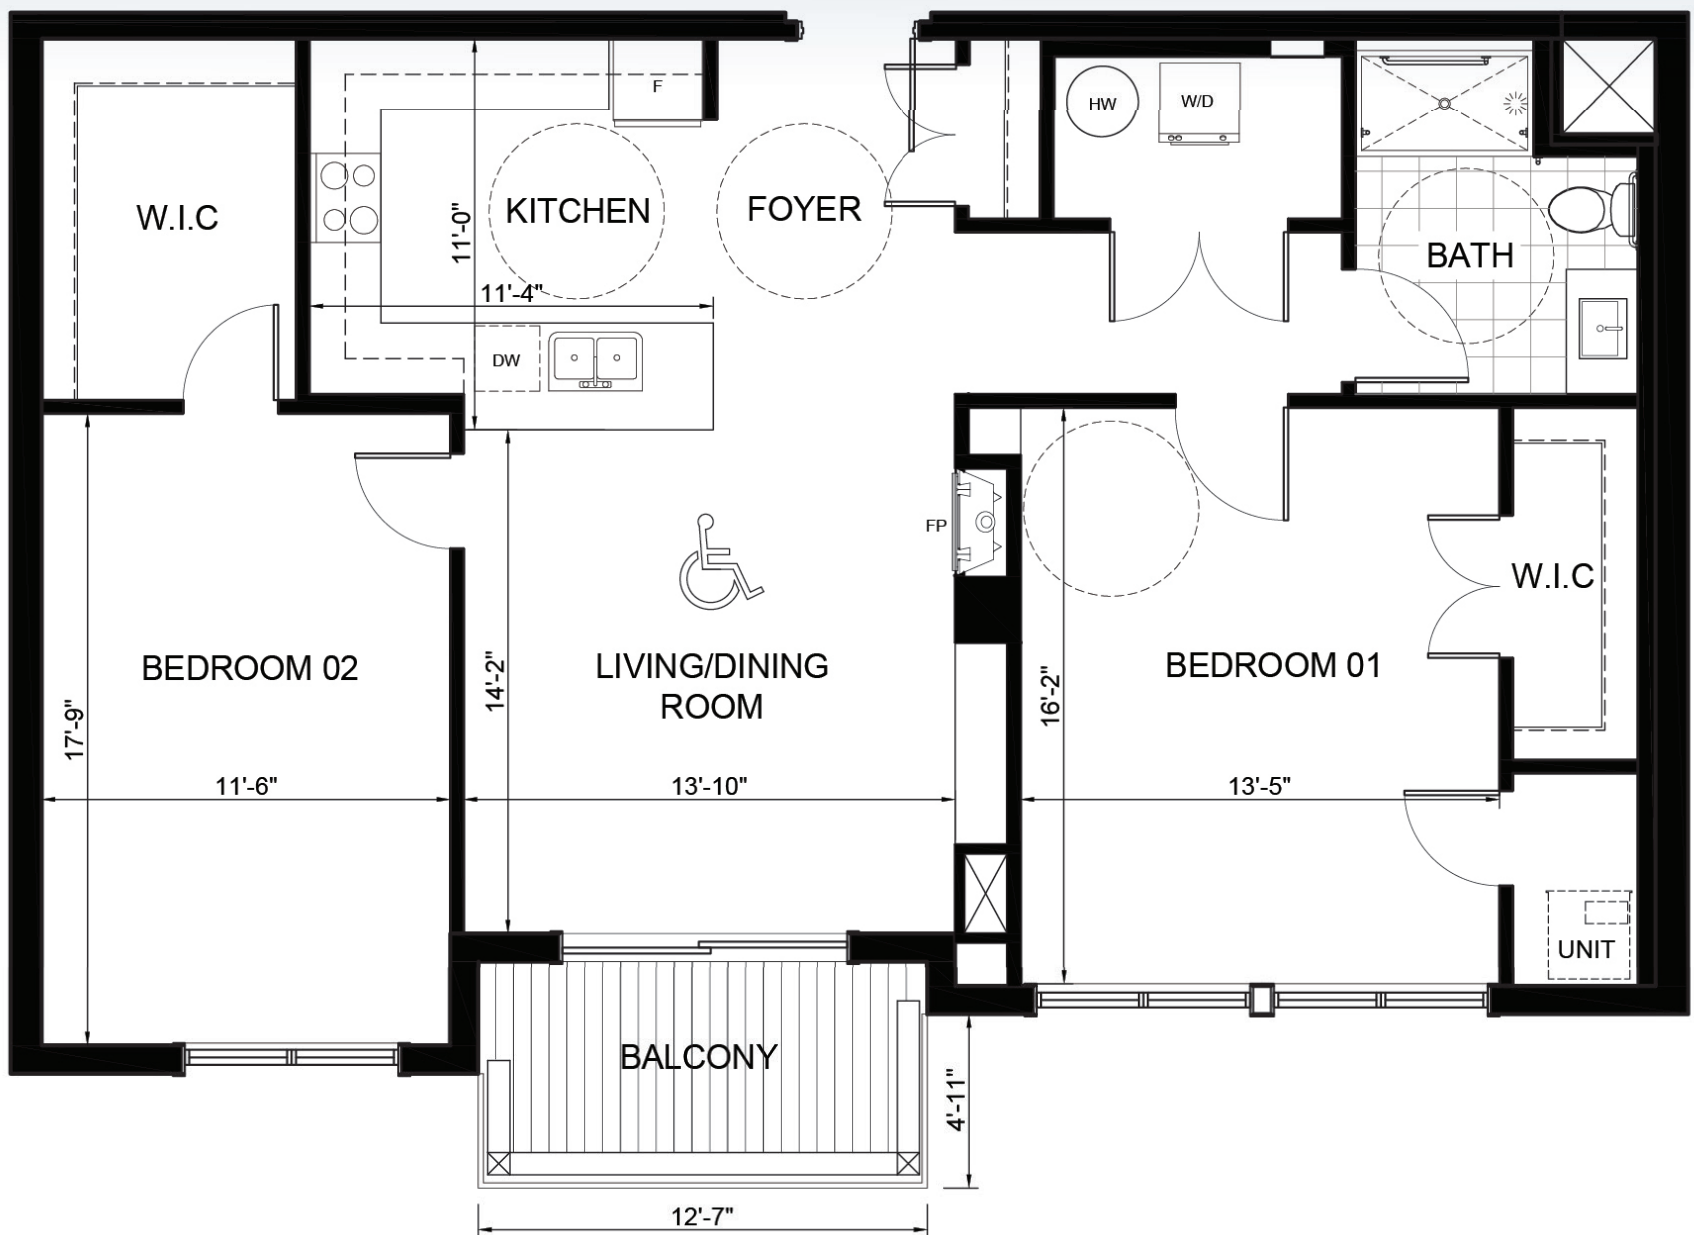

1103 ft²

Plans are subject to change without notice. Prices include NET HST

\$640,820

GRD FLOOR

2ND FLOOR

3RD FLOOR

19 Hampton Lane, Lakefield

lilacslakefield.com

705-742-3338

SUITE 303

1289 ft²

(Barrier Free)

Plans are subject to change without notice. Prices include NET HST

\$727,395

GRD FLOOR

2ND FLOOR