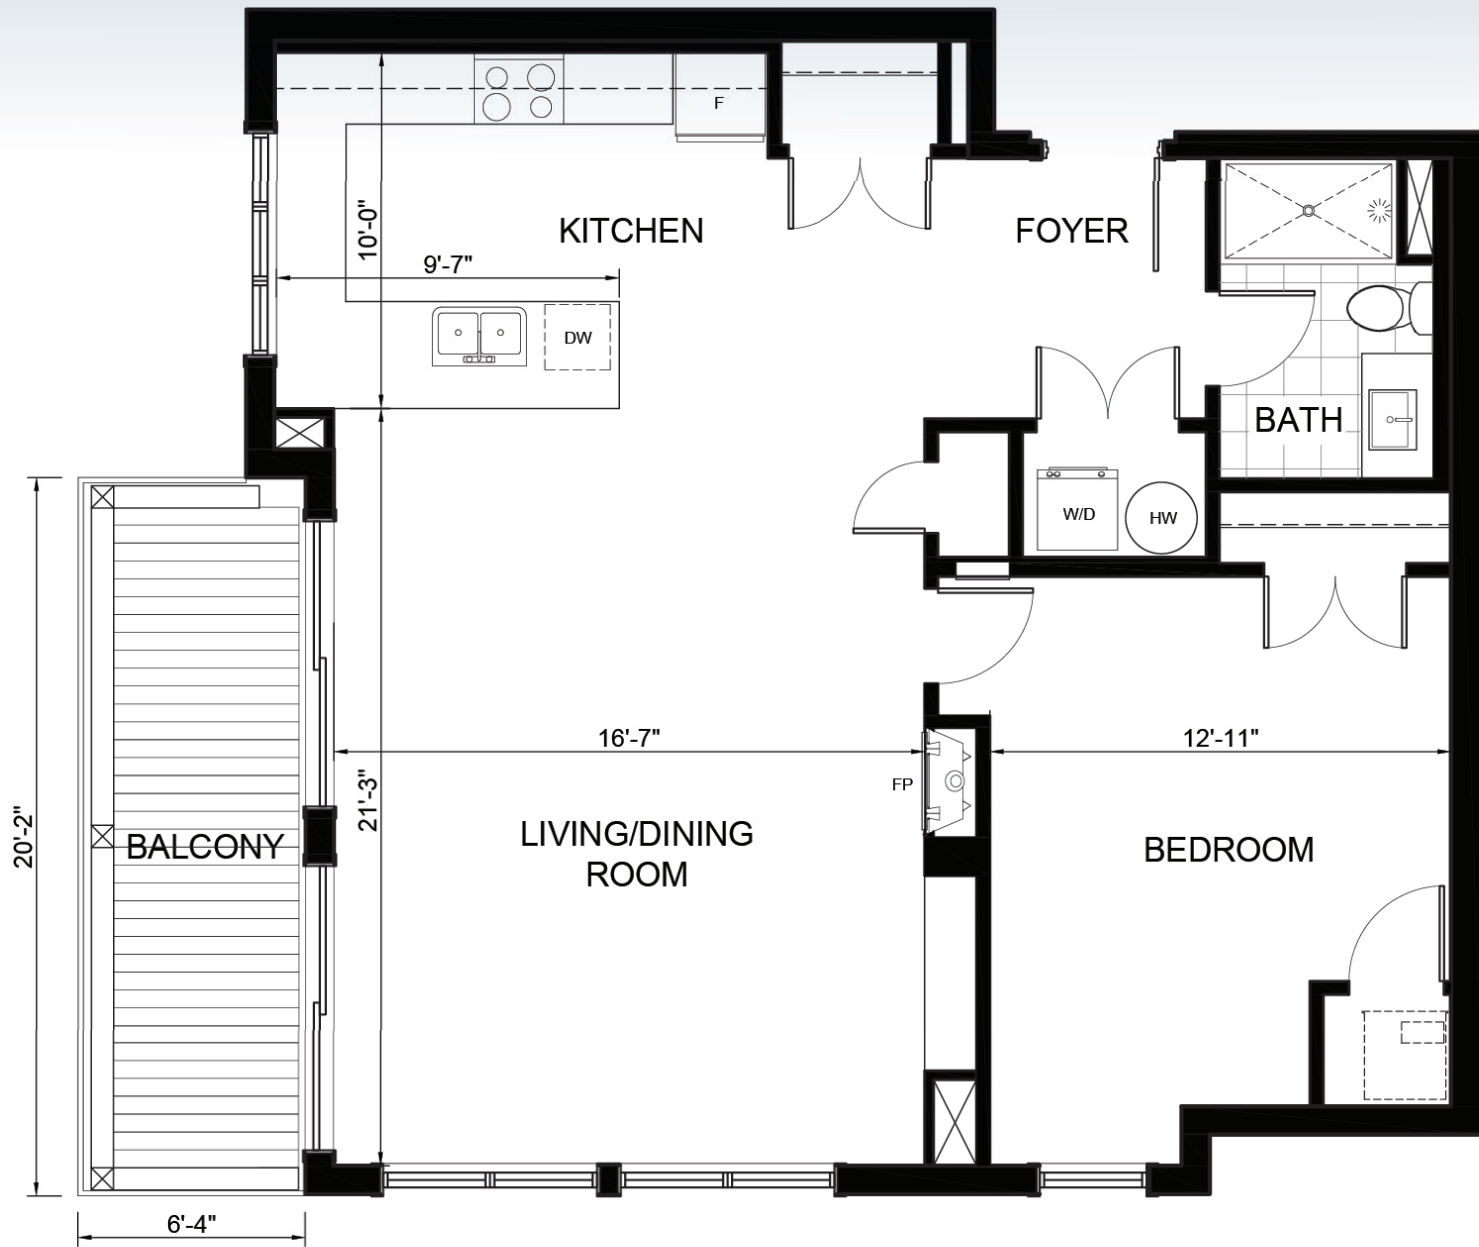

SUITE 101

1259 ft²

(Barrier Free)

\$698,745

Plans are subject to change without notice. Prices include NET HST

GRD FLOOR

2ND FLOOR

3RD FLOOR

19 Hampton Lane, Lakefield

lilacslakefield.com

705-742-3338

SUITE 206

850.6 ft²

\$499,900

Plans are subject to change without notice. Prices include NET HST

GRD FLOOR

2ND FLOOR

3RD FLOOR

19 Hampton Lane, Lakefield

lilacslakefield.com

705-742-3338

SUITE 207

1035 ft²

\$574,425