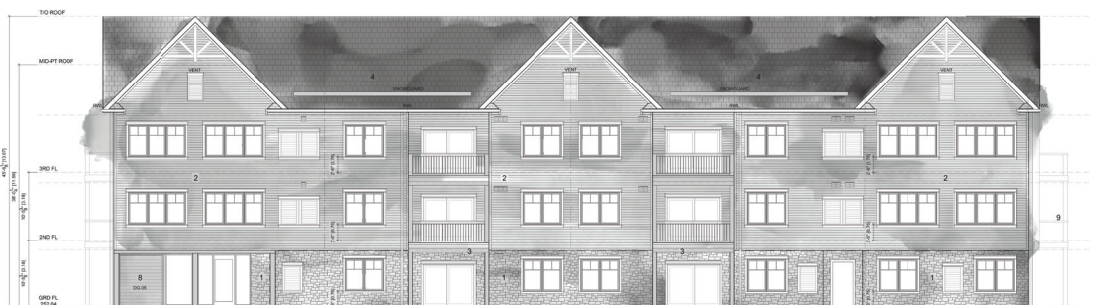

Plans are subject to change without notice. Prices include NET HST

GRD FLOOR

2ND FLOOR

3RD FLOOR

19 Hampton Lane, Lakefield

lilacslakefield.com
705-742-3338

SUITE 104

1000 ft²

\$569,900

Plans are subject to change without notice. Prices include NET HST

GRD FLOOR

2ND FLOOR

3RD FLOOR

19 Hampton Lane, Lakefield

lilacslakefield.com
705-742-3338

SUITE 105