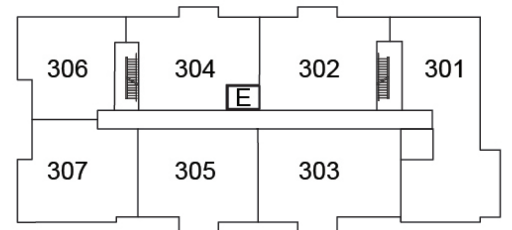

19 Hampton Lane, Lakefield

lilacslakefield.com

705-742-3338

SUITE 201

1506 ft²

\$859,820

GRD FLOOR

2ND FLOOR

3RD FLOOR

Plans and/or prices are subject to change without notice. Prices include NET HST

19 Hampton Lane, Lakefield

lilacslakefield.com
705-742-3338

SUITE 202

1124 ft²

\$632,820

Plans are subject to change without notice. Prices include NET HST

GRD FLOOR

2ND FLOOR

3RD FLOOR

19 Hampton Lane, Lakefield

lilacslakefield.com
705-742-3338

SUITE 203

1289 ft²

(Barrier Free)