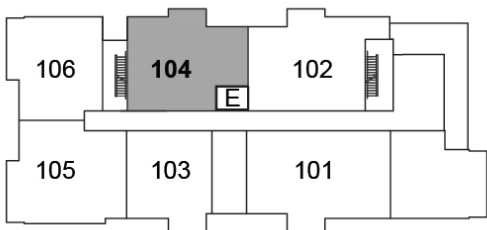

GRD FLOOR

2ND FLOOR

3RD FLOOR

19 Hampton Lane, Lakefield

lilacslakefield.com
705-742-3338

SUITE 103

754 ft²

\$428,470

Plans are subject to change without notice. Prices include NET HST

GRD FLOOR

2ND FLOOR

3RD FLOOR

19 Hampton Lane, Lakefield

lilacslakefield.com
705-742-3338

SUITE 104

1000 ft²

\$569,900

Plans are subject to change without notice. Prices include NET HST

GRD FLOOR

2ND FLOOR

3RD FLOOR

19 Hampton Lane, Lakefield

lilacslakefield.com
705-742-3338

SUITE 105

1053 ft²

\$598,700

Plans are subject to change without notice. Prices include NET HST

GRD FLOOR

2ND FLOOR

3RD FLOOR

19 Hampton Lane, Lakefield

lilacslakefield.com
705-742-3338