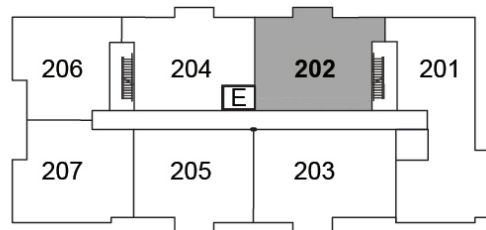

19 Hampton Lane, Lakefield

lilacslakefield.com

705-742-3338

SUITE 201

1506 ft²

\$859,820

GRD FLOOR

2ND FLOOR

3RD FLOOR

Plans and/or prices are subject to change without notice. Prices include NET HST

19 Hampton Lane, Lakefield

lilacslakefield.com
705-742-3338

SUITE 202

1124 ft²

\$632,820

Plans are subject to change without notice. Prices include NET HST

GRD FLOOR

2ND FLOOR

3RD FLOOR

19 Hampton Lane, Lakefield

lilacslakefield.com
705-742-3338

SUITE 203

1289 ft²

(Barrier Free)