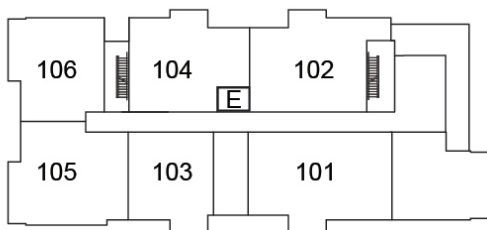

lilacslakefield.com
705-742-3338

SUITE 205

1067 ft²

Plans are subject to change without notice. Prices include NET HST

\$632,820

GRD FLOOR

2ND FLOOR

3RD FLOOR

19 Hampton Lane, Lakefield

lilacslakefield.com

705-742-3338

SUITE 206

850.6 ft²

\$499,900

Plans are subject to change without notice. Prices include NET HST

GRD FLOOR

2ND FLOOR

3RD FLOOR

19 Hampton Lane, Lakefield

lilacslakefield.com

705-742-3338

SUITE 207

1035 ft²

\$574,425