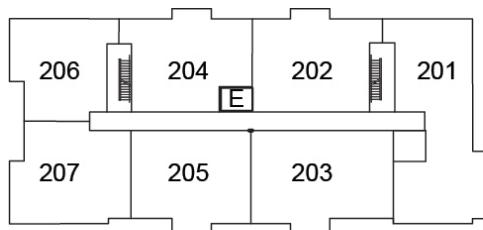

1103 ft²

Plans are subject to change without notice. Prices include NET HST

\$640,820

GRD FLOOR

2ND FLOOR

3RD FLOOR

19 Hampton Lane, Lakefield

lilacslakefield.com