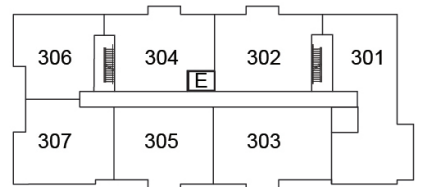

SUITE 106

841 ft²

(Barrier Free)

\$476,755

Plans are subject to change without notice. Prices include NET HST

GRD FLOOR

2ND FLOOR

3RD FLOOR

19 Hampton Lane, Lakefield

lilacslakefield.com

705-742-3338

SUITE 201

1506 ft²

\$859,820

GRD FLOOR

2ND FLOOR

3RD FLOOR

Plans and/or prices are subject to change without notice. Prices include NET HST

19 Hampton Lane, Lakefield

lilacslakefield.com
705-742-3338

SUITE 202

1124 ft²

\$632,820

Plans are subject to change without notice. Prices include NET HST