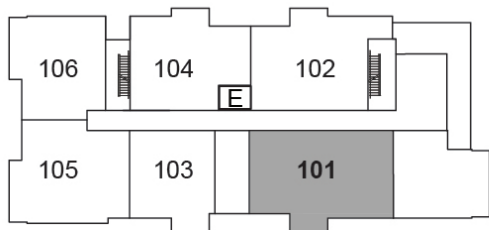

SUITE 101

1259 ft²

(Barrier Free)

\$698,745

Plans are subject to change without notice. Prices include NET HST

GRD FLOOR

2ND FLOOR

3RD FLOOR

GRD FLOOR

2ND FLOOR

3RD FLOOR

19 Hampton Lane, Lakefield

lilacslakefield.com
705-742-3338

SUITE 103

754 ft²

\$428,470

Plans are subject to change without notice. Prices include NET HST

GRD FLOOR

2ND FLOOR

3RD FLOOR

19 Hampton Lane, Lakefield

lilacslakefield.com
705-742-3338

SUITE 104

1000 ft²