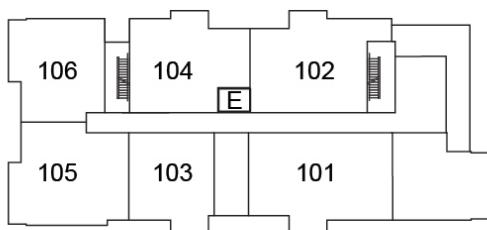

Plans are subject to change without notice. Prices include NET HST

GRD FLOOR

2ND FLOOR

3RD FLOOR

19 Hampton Lane, Lakefield

lilacslakefield.com
705-742-3338

SUITE 301

1506 ft²

\$879,820

GRD FLOOR

2ND FLOOR

3RD FLOOR

Plans are subject to change without notice

19 Hampton Lane, Lakefield

lilacslakefield.com
705-742-3338

SUITE 302

1103 ft²

Plans are subject to change without notice. Prices include NET HST

\$640,820

GRD FLOOR

2ND FLOOR

3RD FLOOR

19 Hampton Lane, Lakefield

lilacslakefield.com