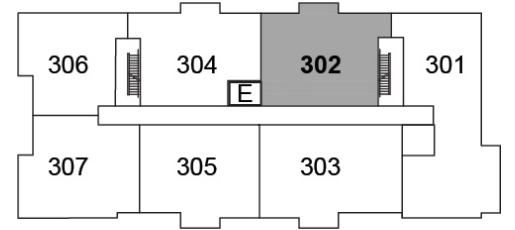

\$879,820

GRD FLOOR

2ND FLOOR

3RD FLOOR

Plans are subject to change without notice

19 Hampton Lane, Lakefield

lilacslakefield.com
705-742-3338

SUITE 302

1103 ft²

Plans are subject to change without notice. Prices include NET HST

\$640,820

GRD FLOOR

2ND FLOOR

3RD FLOOR

19 Hampton Lane, Lakefield

lilacslakefield.com

705-742-3338

SUITE 303

1289 ft²

(Barrier Free)

Plans are subject to change without notice. Prices include NET HST

\$727,395

GRD FLOOR

2ND FLOOR