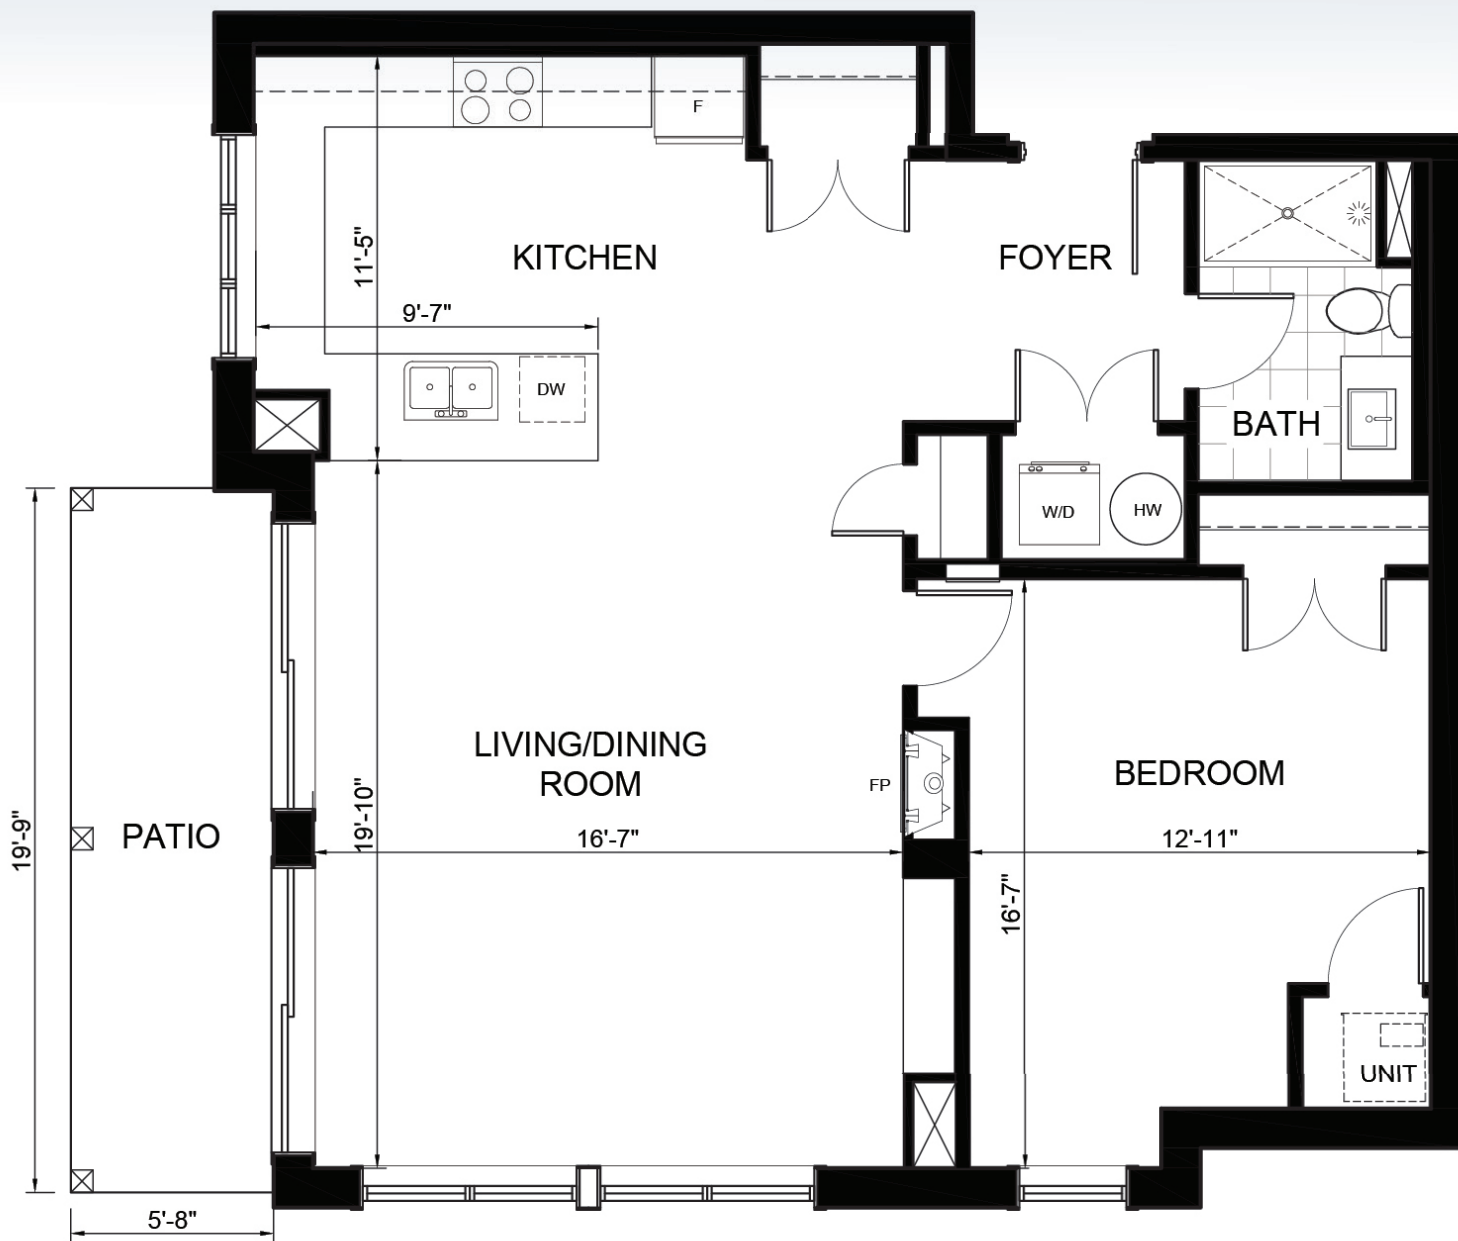

SUITE 101

1259 ft²

(Barrier Free)

\$698,745

Plans are subject to change without notice. Prices include NET HST

GRD FLOOR

2ND FLOOR

3RD FLOOR

\$569,900

Plans are subject to change without notice. Prices include NET HST

GRD FLOOR

2ND FLOOR

3RD FLOOR

19 Hampton Lane, Lakefield

lilacslakefield.com
705-742-3338

SUITE 105

1053 ft²

\$598,700

Plans are subject to change without notice. Prices include NET HST

GRD FLOOR

2ND FLOOR

3RD FLOOR

19 Hampton Lane, Lakefield

lilacslakefield.com
705-742-3338

SUITE 106

841 ft²

(Barrier Free)

\$476,755

Plans are subject to change without notice. Prices include NET HST

GRD FLOOR

2ND FLOOR

3RD FLOOR