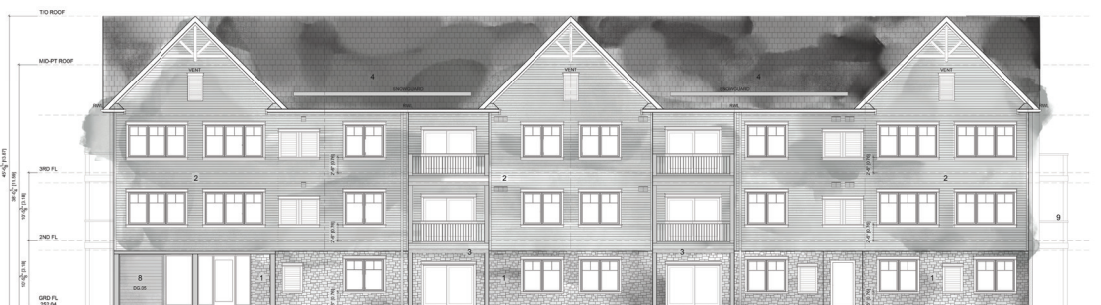

GRD FLOOR

2ND FLOOR

3RD FLOOR

19 Hampton Lane, Lakefield

lilacslakefield.com
705-742-3338

SUITE 203

1289 ft²

(Barrier Free)