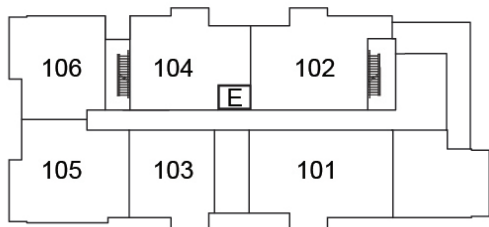

3RD FLOOR

Plans and/or prices are subject to change without notice. Prices include NET HST

19 Hampton Lane, Lakefield

lilacslakefield.com
705-742-3338

SUITE 202

1124 ft²

\$632,820

Plans are subject to change without notice. Prices include NET HST

GRD FLOOR

2ND FLOOR

3RD FLOOR

19 Hampton Lane, Lakefield

lilacslakefield.com
705-742-3338

SUITE 203

1289 ft²

(Barrier Free)

Plans are subject to change without notice. Prices include NET HST

\$719,395

GRD FLOOR

2ND FLOOR

3RD FLOOR

19 Hampton Lane, Lakefield

lilacslakefield.com

705-742-3338

SUITE 204

1056 ft²

Plans are subject to change without notice. Prices include NET HST

\$612,215

GRD FLOOR

2ND FLOOR

3RD FLOOR

19 Hampton Lane, Lakefield