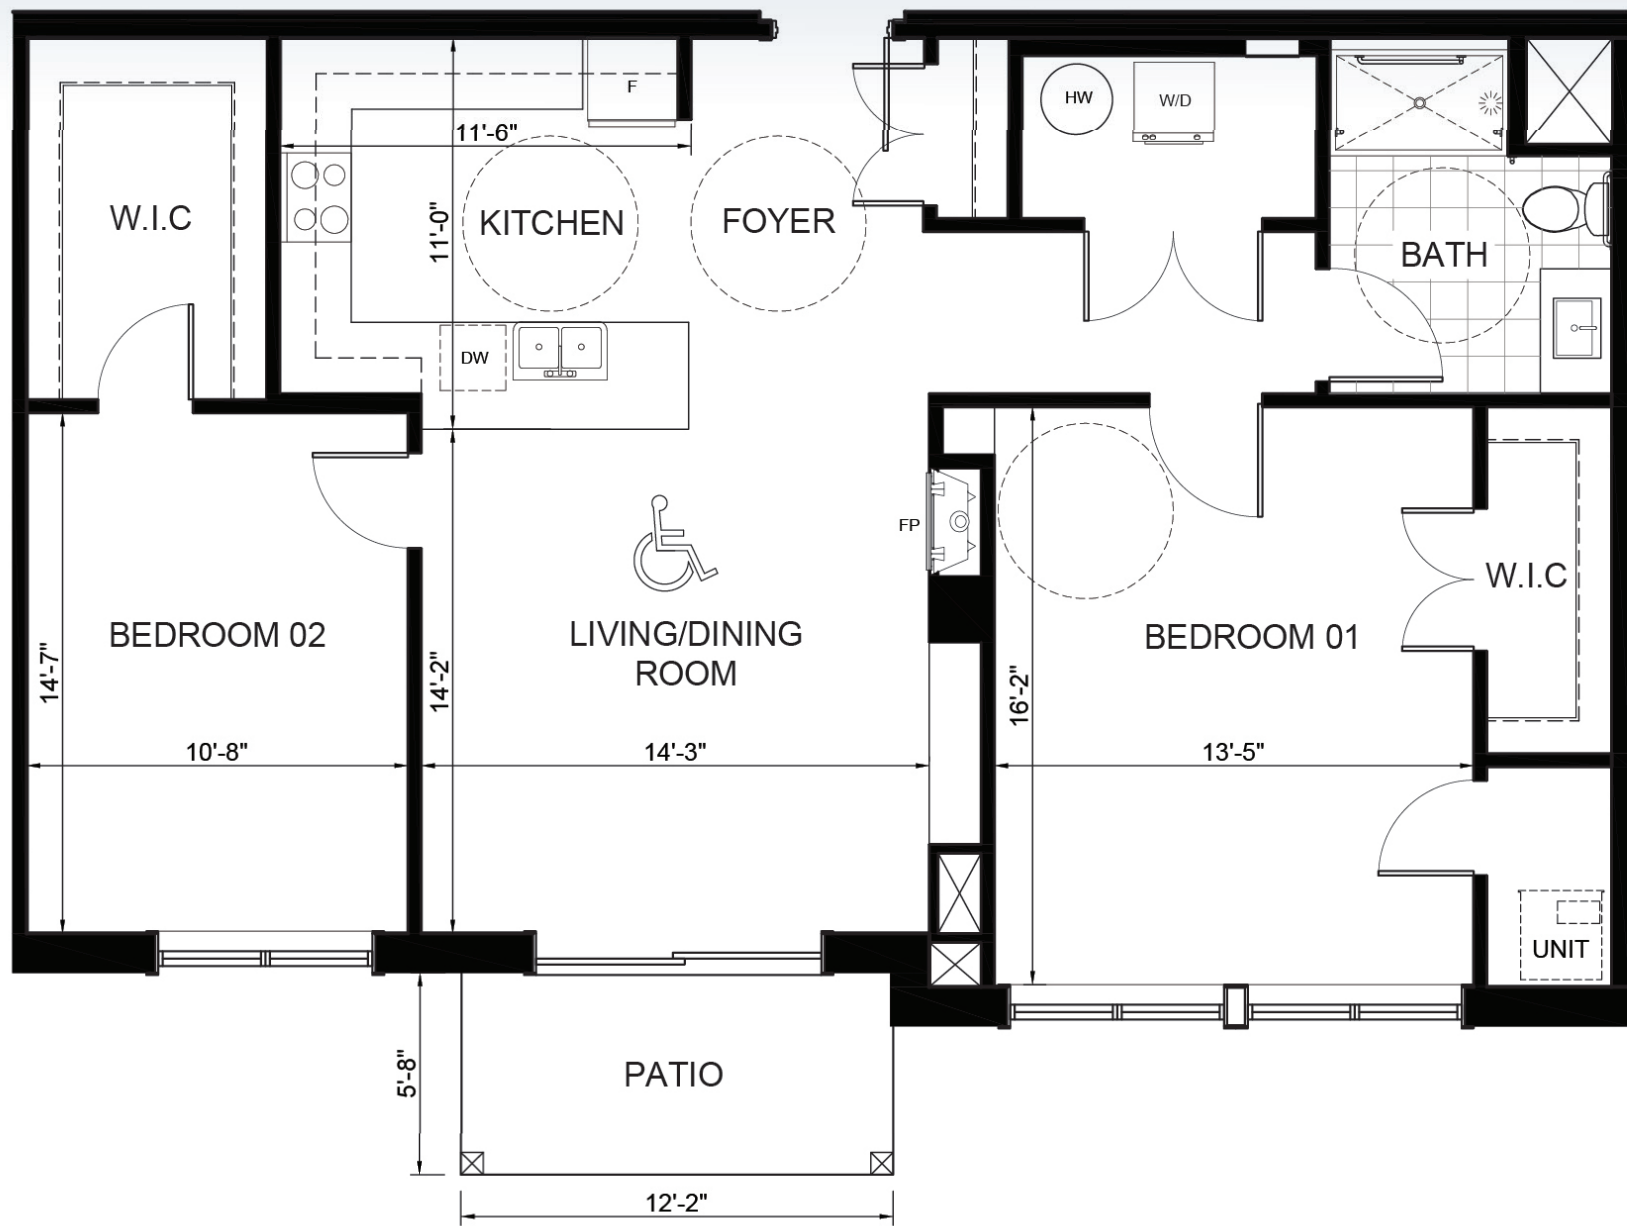

SUITE 101

1259 ft²

(Barrier Free)

\$698,745

Plans are subject to change without notice. Prices include NET HST

GRD FLOOR

2ND FLOOR

3RD FLOOR

GRD FLOOR

2ND FLOOR

3RD FLOOR

19 Hampton Lane, Lakefield

lilacslakefield.com
705-742-3338

SUITE 103

754 ft²

\$428,470