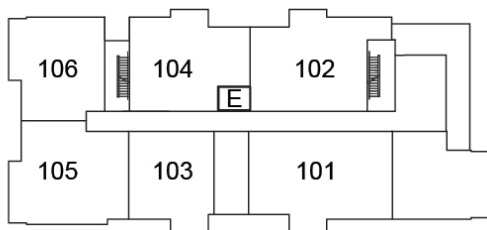

19 Hampton Lane, Lakefield

lilacslakefield.com

705-742-3338

SUITE 201

1506 ft²

\$859,820

GRD FLOOR

2ND FLOOR

3RD FLOOR

Plans and/or prices are subject to change without notice. Prices include NET HST

19 Hampton Lane, Lakefield

lilacslakefield.com
705-742-3338

SUITE 202

1124 ft²

\$632,820

Plans are subject to change without notice. Prices include NET HST

GRD FLOOR

2ND FLOOR

3RD FLOOR

19 Hampton Lane, Lakefield

lilacslakefield.com
705-742-3338

SUITE 203

1289 ft²

(Barrier Free)