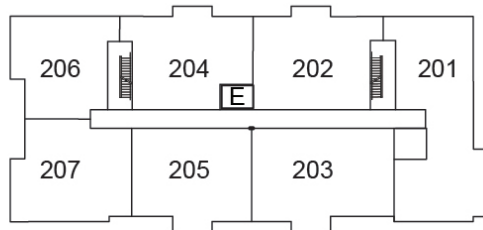

SUITE 101

1259 ft²

(Barrier Free)

\$698,745

Plans are subject to change without notice. Prices include NET HST

GRD FLOOR

2ND FLOOR

3RD FLOOR

GRD FLOOR

2ND FLOOR

3RD FLOOR

19 Hampton Lane, Lakefield

lilacslakefield.com
705-742-3338

SUITE 103

754 ft²

\$428,470