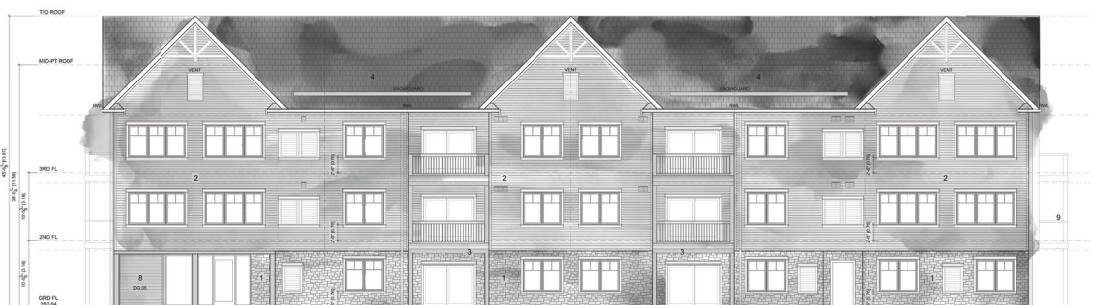

1053 ft²

\$598,700

Plans are subject to change without notice. Prices include NET HST

GRD FLOOR

2ND FLOOR

3RD FLOOR

19 Hampton Lane, Lakefield

lilacslakefield.com
705-742-3338

SUITE 106

841 ft²

(Barrier Free)

\$476,755

Plans are subject to change without notice. Prices include NET HST

GRD FLOOR

2ND FLOOR

3RD FLOOR