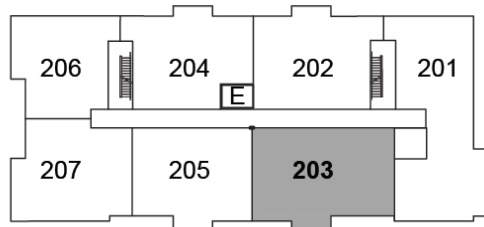

SUITE 203

1289 ft²

(Barrier Free)

Plans are subject to change without notice. Prices include NET HST

$719,395

GRD FLOOR

2ND FLOOR

3RD FLOOR

19 Hampton Lane, Lakefield

lilacslakefield.com

705-742-3338