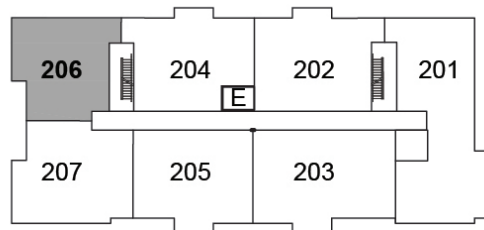

lilacslakefield.com
705-742-3338

SUITE 205

1067 ft²

Plans are subject to change without notice. Prices include NET HST

\$632,820

GRD FLOOR

2ND FLOOR

3RD FLOOR

19 Hampton Lane, Lakefield

lilacslakefield.com

705-742-3338

SUITE 206

850.6 ft²

\$499,900

Plans are subject to change without notice. Prices include NET HST

GRD FLOOR

2ND FLOOR

3RD FLOOR

19 Hampton Lane, Lakefield

lilacslakefield.com

705-742-3338

SUITE 207

1035 ft²

\$574,425