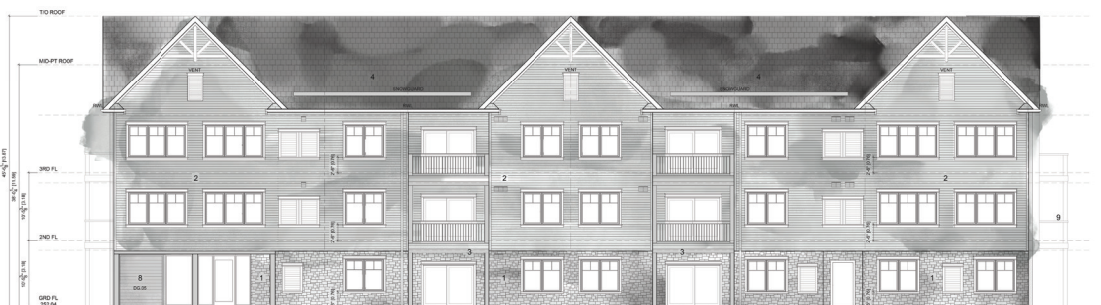

SUITE 101

1259 ft²

(Barrier Free)

\$698,745

Plans are subject to change without notice. Prices include NET HST

GRD FLOOR

2ND FLOOR

3RD FLOOR

19 Hampton Lane, Lakefield

lilacslakefield.com
705-742-3338

SUITE 102

1124 ft²

MODEL HOME

NOT FOR SALE

\$632,820

Plans are subject to change without notice. Prices include NET HST