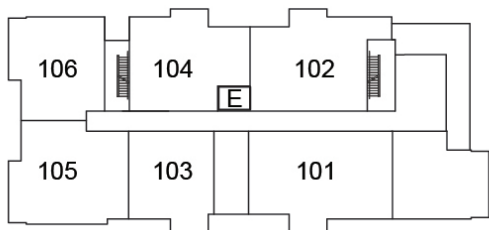

SUITE 307

1035 ft²

\$582,425

Plans are subject to change without notice. Prices include NET HST

GRD FLOOR

2ND FLOOR

3RD FLOOR

19 Hampton Lane, Lakefield