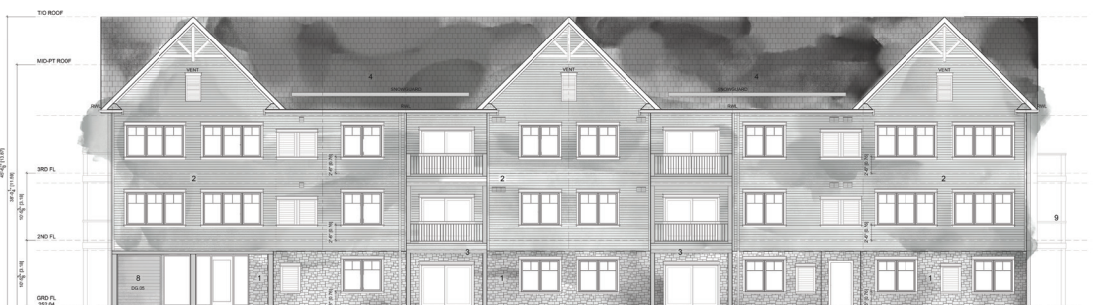

SUITE 201

1506 ft²

$859,820

GRD FLOOR

2ND FLOOR

3RD FLOOR

Plans and/or prices are subject to change without notice. Prices include NET HST

19 Hampton Lane, Lakefield

lilacslakefield.com
705-742-3338