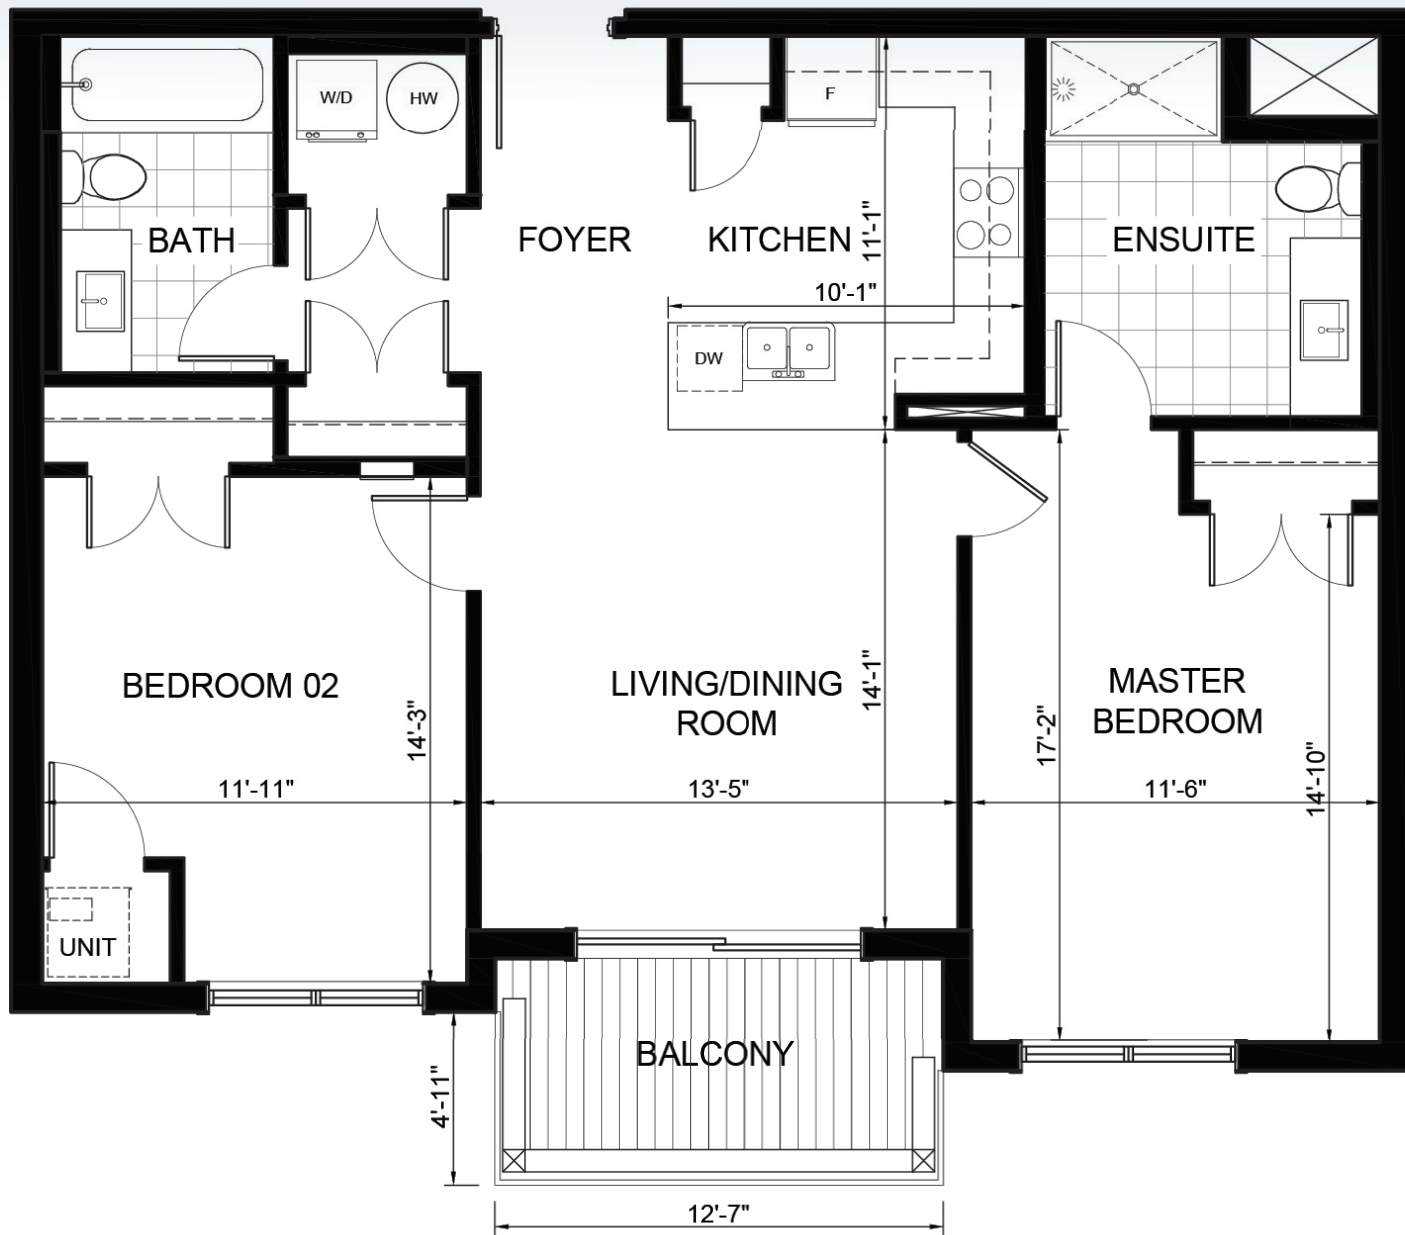

SUITE 204

1056 ft²

Plans are subject to change without notice. Prices include NET HST

\$612,215

GRD FLOOR

2ND FLOOR

3RD FLOOR

19 Hampton Lane, Lakefield

lilacslakefield.com
705-742-3338

SUITE 205

1067 ft²

Plans are subject to change without notice. Prices include NET HST

\$632,820

GRD FLOOR

2ND FLOOR

3RD FLOOR