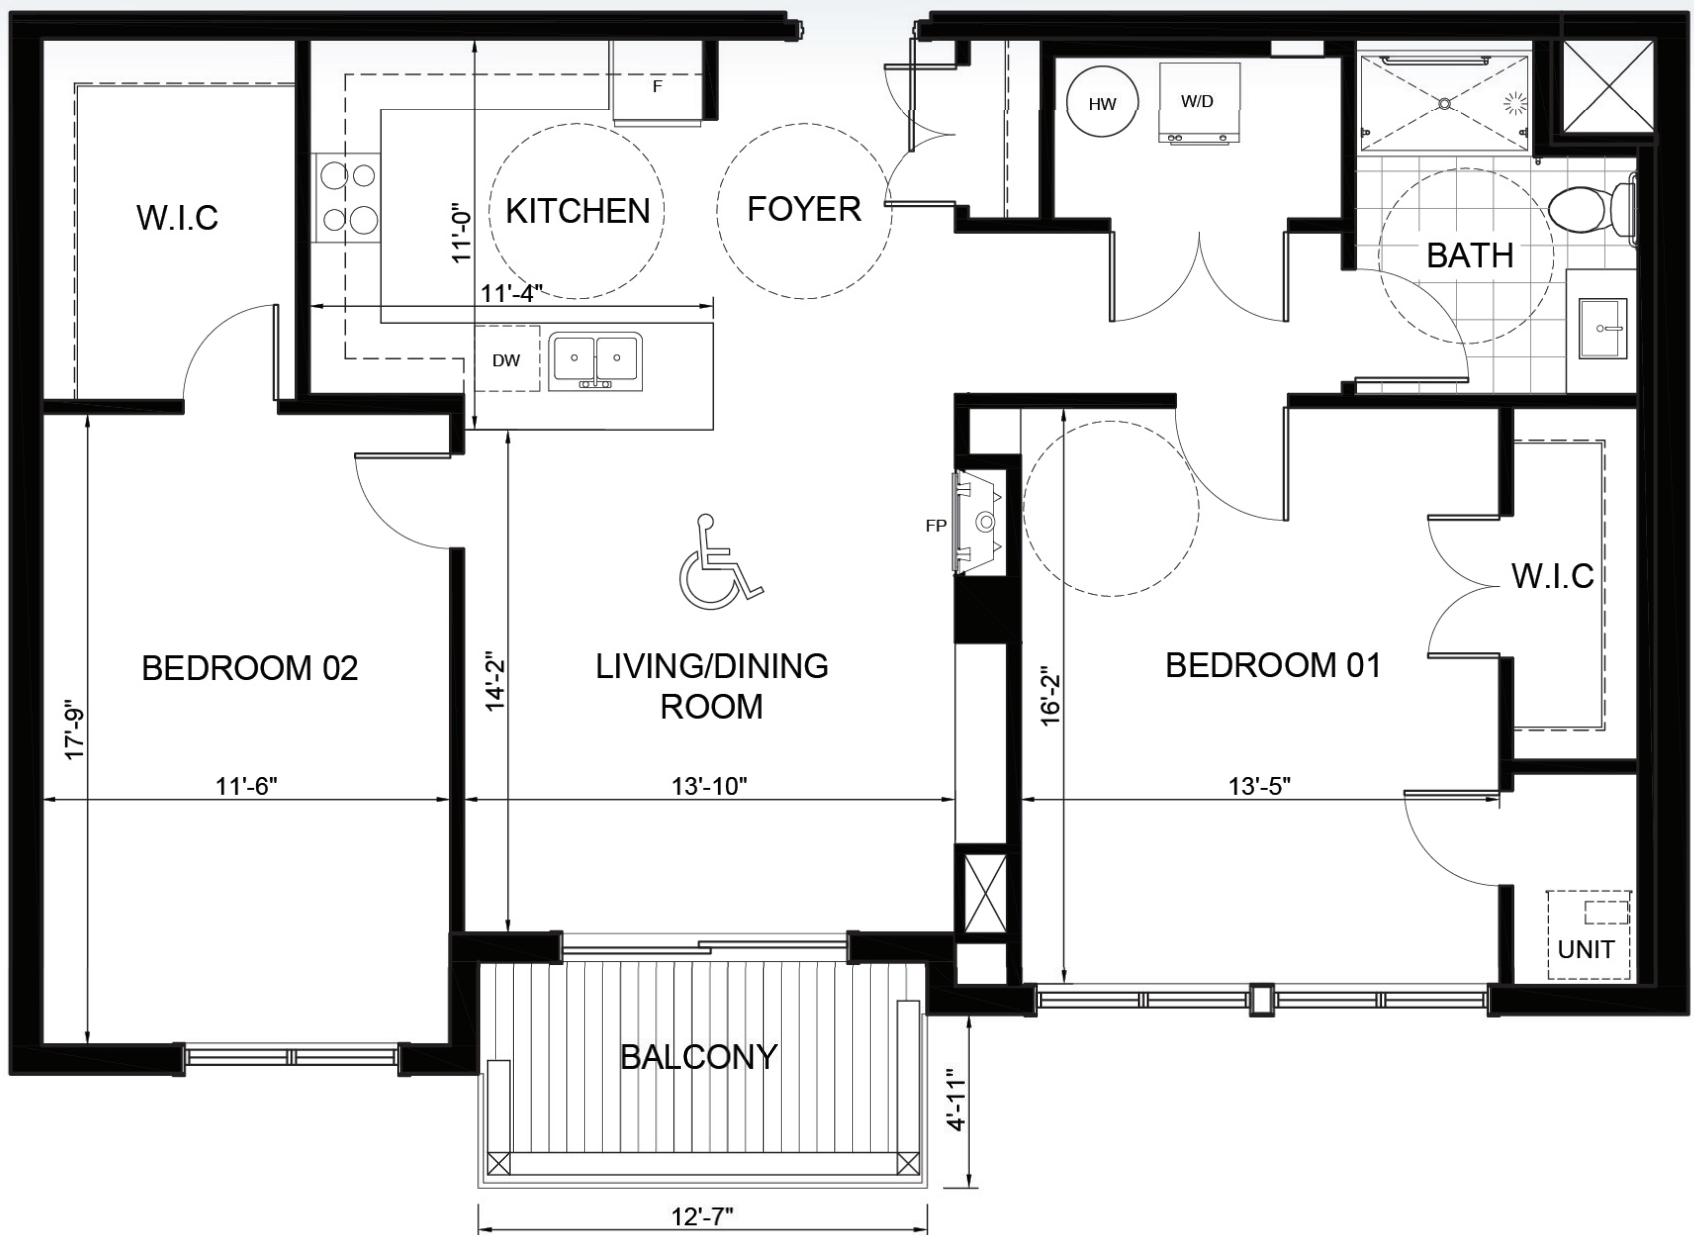

GRD FLOOR

2ND FLOOR

3RD FLOOR

19 Hampton Lane, Lakefield

lilacslakefield.com
705-742-3338

SUITE 203

1289 ft²

(Barrier Free)