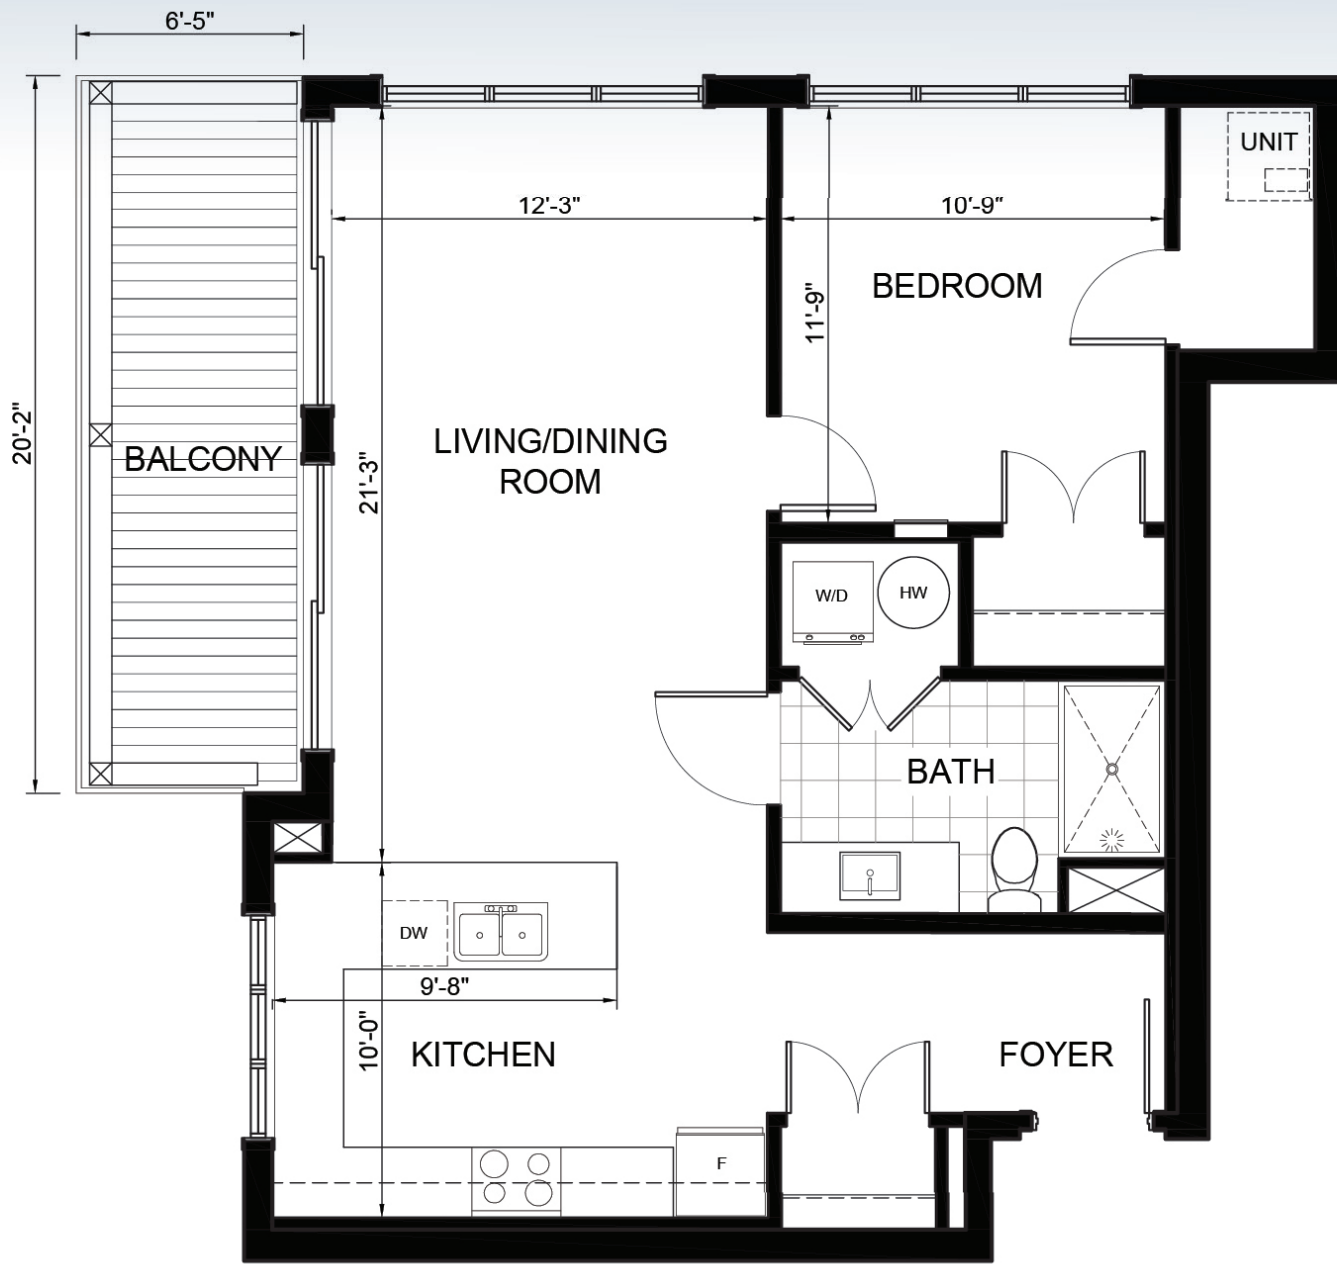

19 Hampton Lane, Lakefield

lilacslakefield.com

705-742-3338

SUITE 206

850.6 ft²

\$499,900

Plans are subject to change without notice. Prices include NET HST

GRD FLOOR

2ND FLOOR

3RD FLOOR

19 Hampton Lane, Lakefield

lilacslakefield.com

705-742-3338

SUITE 207

1035 ft²

\$574,425