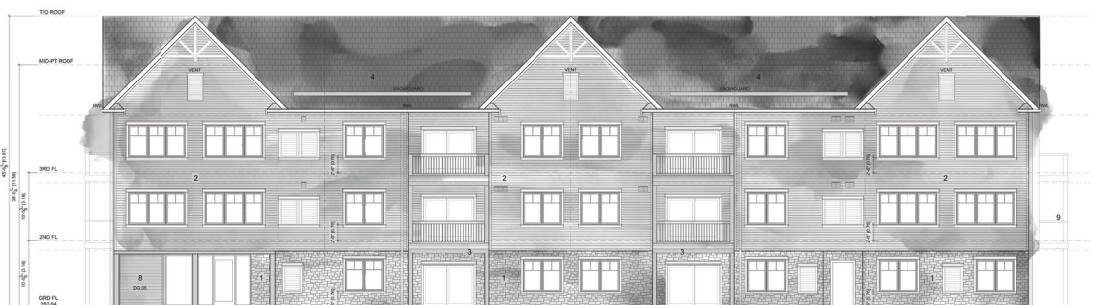

19 Hampton Lane, Lakefield

lilacslakefield.com
705-742-3338