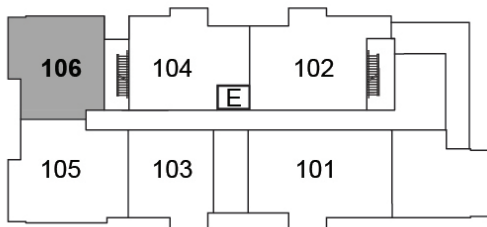

1053 ft²

\$598,700

Plans are subject to change without notice. Prices include NET HST

GRD FLOOR

2ND FLOOR

3RD FLOOR

19 Hampton Lane, Lakefield

lilacslakefield.com
705-742-3338

SUITE 106

841 ft²

(Barrier Free)

\$476,755

Plans are subject to change without notice. Prices include NET HST

GRD FLOOR

2ND FLOOR

3RD FLOOR

19 Hampton Lane, Lakefield

lilacslakefield.com

705-742-3338

SUITE 201

1506 ft²

\$859,820

GRD FLOOR

2ND FLOOR

3RD FLOOR

Plans and/or prices are subject to change without notice. Prices include NET HST

19 Hampton Lane, Lakefield

lilacslakefield.com
705-742-3338

SUITE 202

1124 ft²

\$632,820

Plans are subject to change without notice. Prices include NET HST