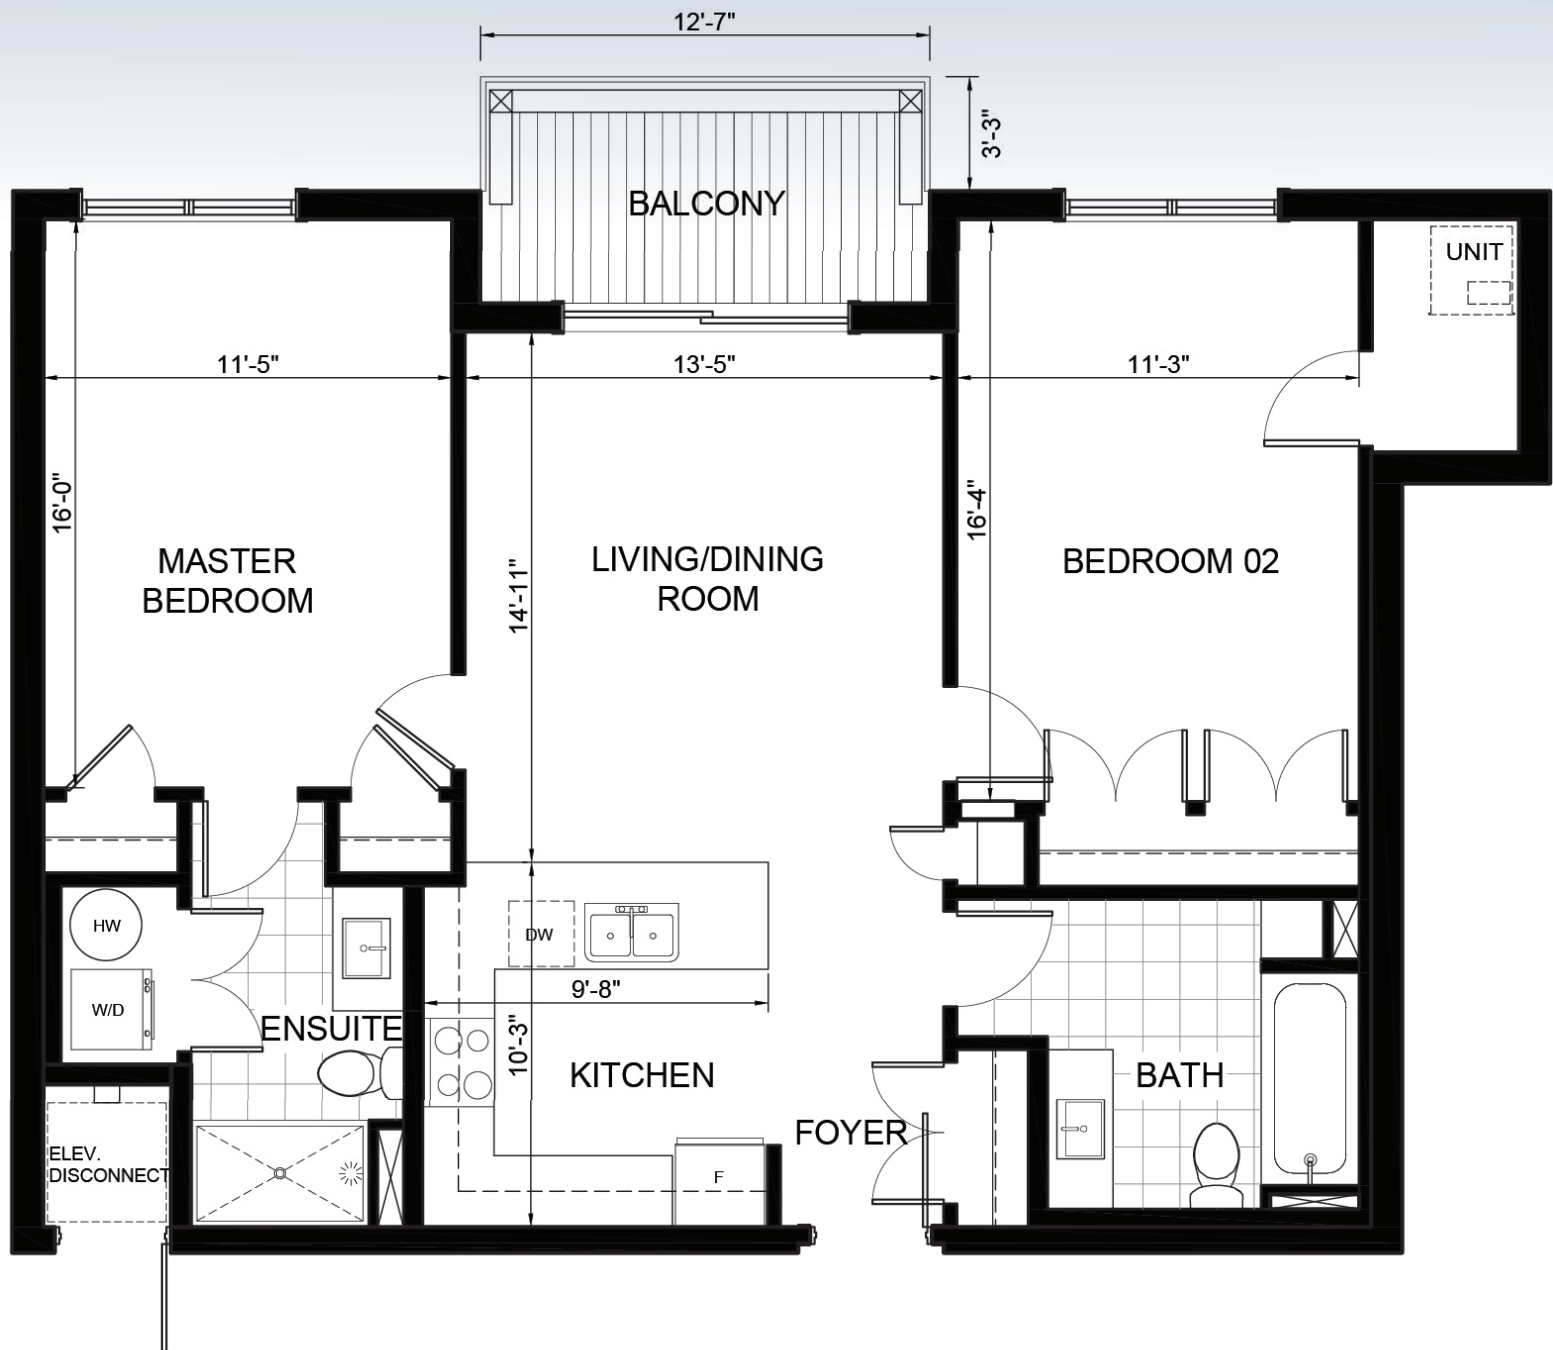

SUITE 302

1103 ft²