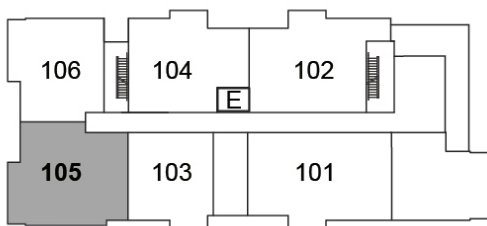

\$569,900

Plans are subject to change without notice. Prices include NET HST

GRD FLOOR

2ND FLOOR

3RD FLOOR

19 Hampton Lane, Lakefield

lilacslakefield.com
705-742-3338

SUITE 105

1053 ft²

\$598,700

Plans are subject to change without notice. Prices include NET HST

GRD FLOOR

2ND FLOOR

3RD FLOOR

19 Hampton Lane, Lakefield

lilacslakefield.com
705-742-3338

SUITE 106

841 ft²

(Barrier Free)

\$476,755

Plans are subject to change without notice. Prices include NET HST

GRD FLOOR

2ND FLOOR

3RD FLOOR

19 Hampton Lane, Lakefield

lilacslakefield.com

705-742-3338

SUITE 201

1506 ft²

\$859,820

GRD FLOOR

2ND FLOOR