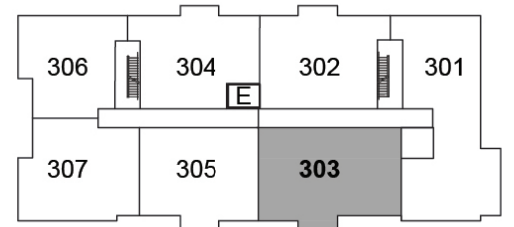

705-742-3338

SUITE 303

1289 ft²

(Barrier Free)

Plans are subject to change without notice. Prices include NET HST

\$727,395

GRD FLOOR

2ND FLOOR

3RD FLOOR

19 Hampton Lane, Lakefield

lilacslakefield.com
705-742-3338

SUITE 304

1056 ft²

Plans are subject to change without notice. Prices include NET HST

\$619,215

GRD FLOOR