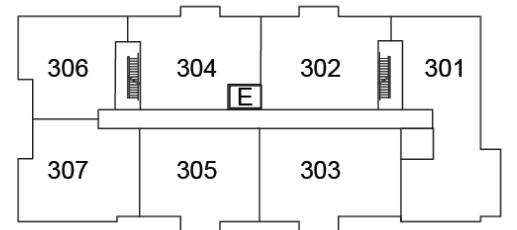

Plans are subject to change without notice. Prices include NET HST

GRD FLOOR

2ND FLOOR

3RD FLOOR

19 Hampton Lane, Lakefield

lilacslakefield.com
705-742-3338

SUITE 104

1000 ft²

\$569,900

Plans are subject to change without notice. Prices include NET HST

GRD FLOOR

2ND FLOOR

3RD FLOOR

19 Hampton Lane, Lakefield

lilacslakefield.com
705-742-3338

SUITE 105

1053 ft²

\$598,700

Plans are subject to change without notice. Prices include NET HST

GRD FLOOR

2ND FLOOR

3RD FLOOR

19 Hampton Lane, Lakefield

lilacslakefield.com
705-742-3338

SUITE 106

841 ft²

(Barrier Free)

\$476,755

Plans are subject to change without notice. Prices include NET HST

GRD FLOOR

2ND FLOOR

3RD FLOOR