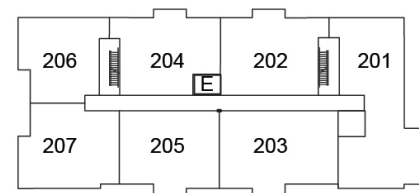

Plans are subject to change without notice. Prices include NET HST

GRD FLOOR

2ND FLOOR

3RD FLOOR

19 Hampton Lane, Lakefield

lilacslakefield.com
705-742-3338

SUITE 301

1506 ft²

\$879,820

GRD FLOOR

2ND FLOOR

3RD FLOOR

Plans are subject to change without notice

19 Hampton Lane, Lakefield

lilacslakefield.com
705-742-3338

SUITE 302