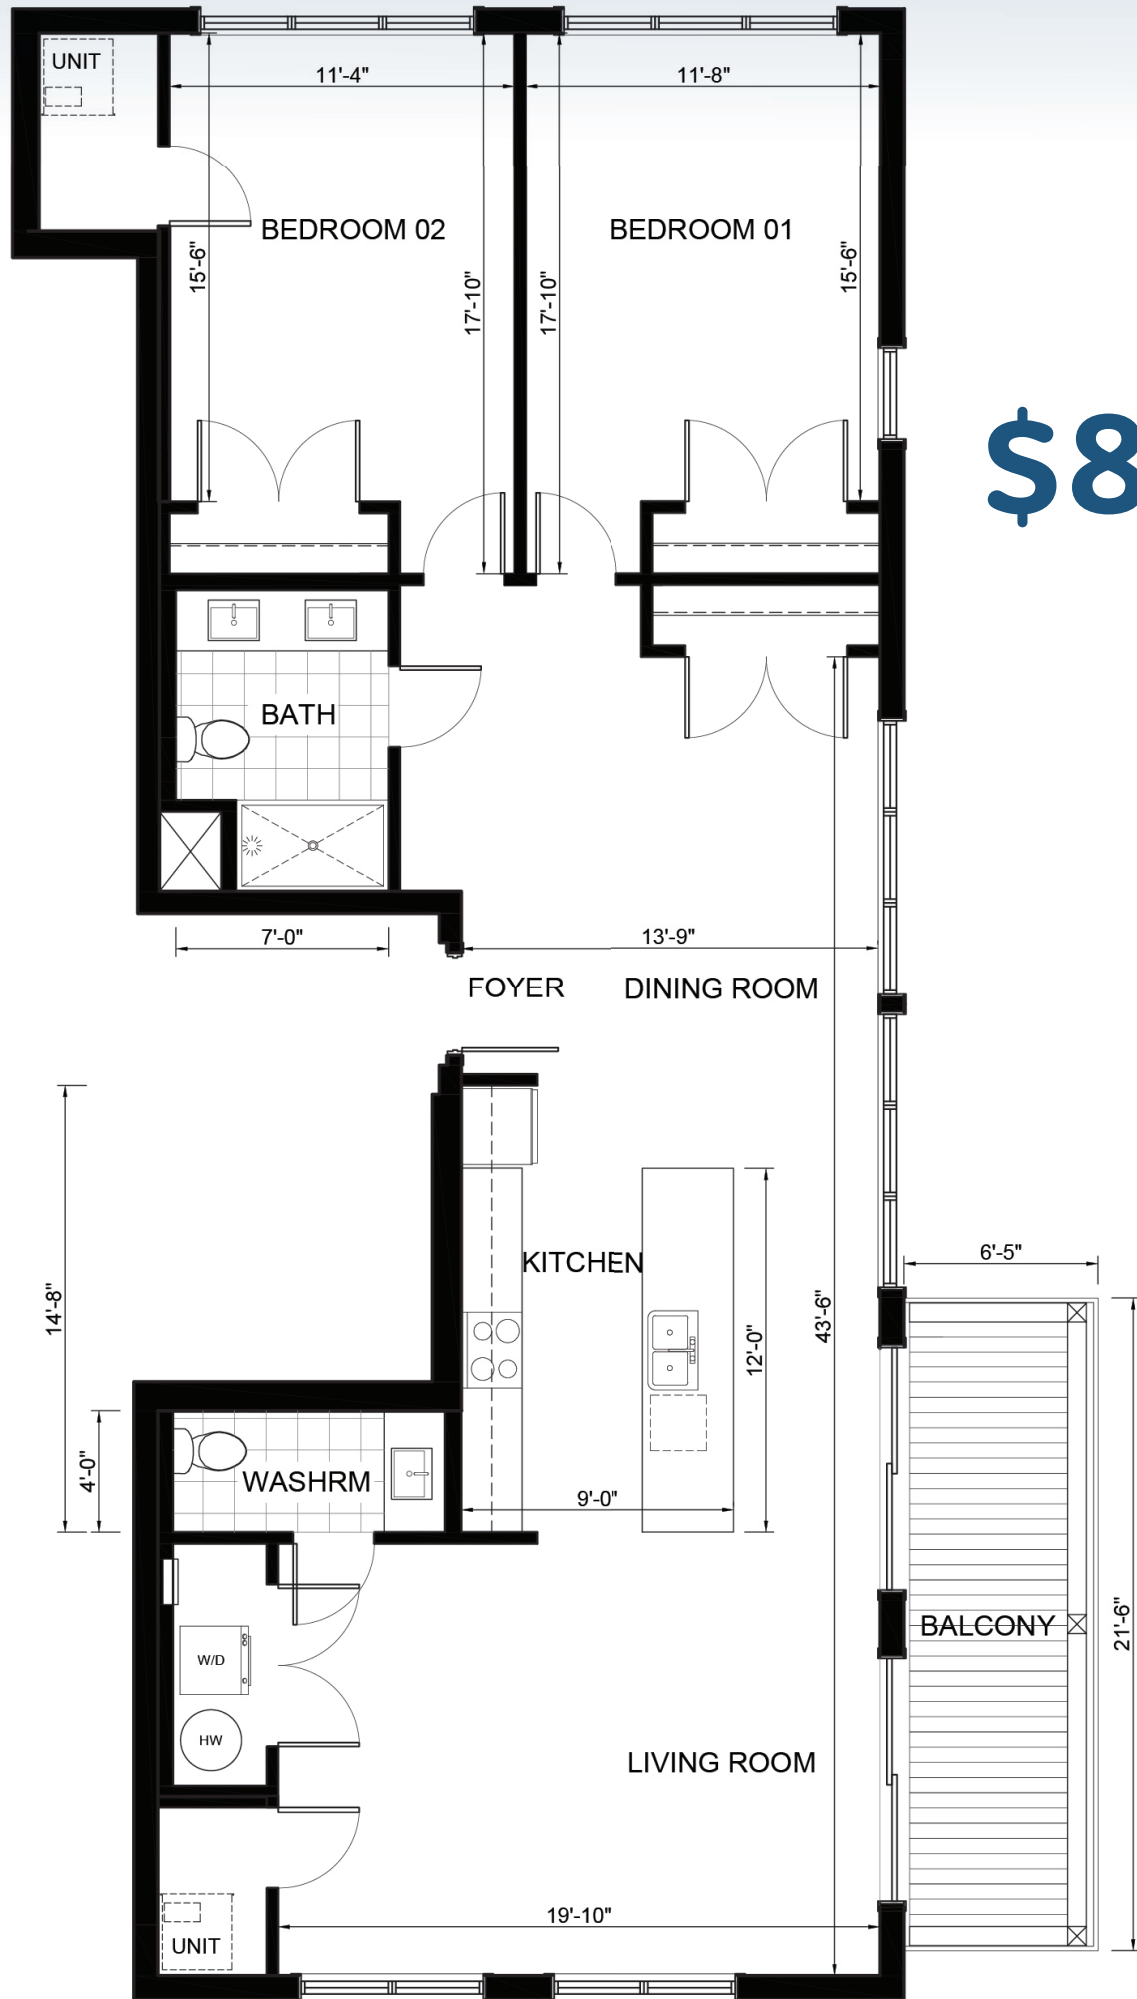

SUITE 101

1259 ft²

(Barrier Free)

\$698,745

Plans are subject to change without notice. Prices include NET HST

GRD FLOOR

2ND FLOOR

3RD FLOOR

SUITE 106

841 ft²

(Barrier Free)

\$476,755

Plans are subject to change without notice. Prices include NET HST

GRD FLOOR

2ND FLOOR

3RD FLOOR

19 Hampton Lane, Lakefield

lilacslakefield.com

705-742-3338

SUITE 201

1506 ft²

\$859,820

GRD FLOOR

2ND FLOOR

3RD FLOOR

Plans and/or prices are subject to change without notice. Prices include NET HST

19 Hampton Lane, Lakefield

lilacslakefield.com
705-742-3338

SUITE 202

1124 ft²

\$632,820

Plans are subject to change without notice. Prices include NET HST