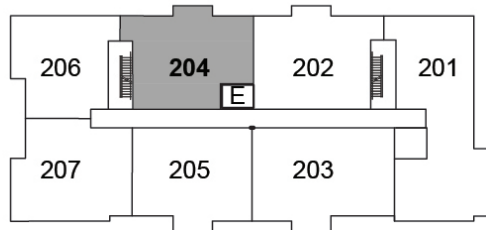

SUITE 204

1056 ft²

Plans are subject to change without notice. Prices include NET HST

\$612,215

GRD FLOOR

2ND FLOOR

3RD FLOOR

19 Hampton Lane, Lakefield

lilacslakefield.com
705-742-3338

SUITE 205

1067 ft²

Plans are subject to change without notice. Prices include NET HST

\$632,820

GRD FLOOR

2ND FLOOR

3RD FLOOR