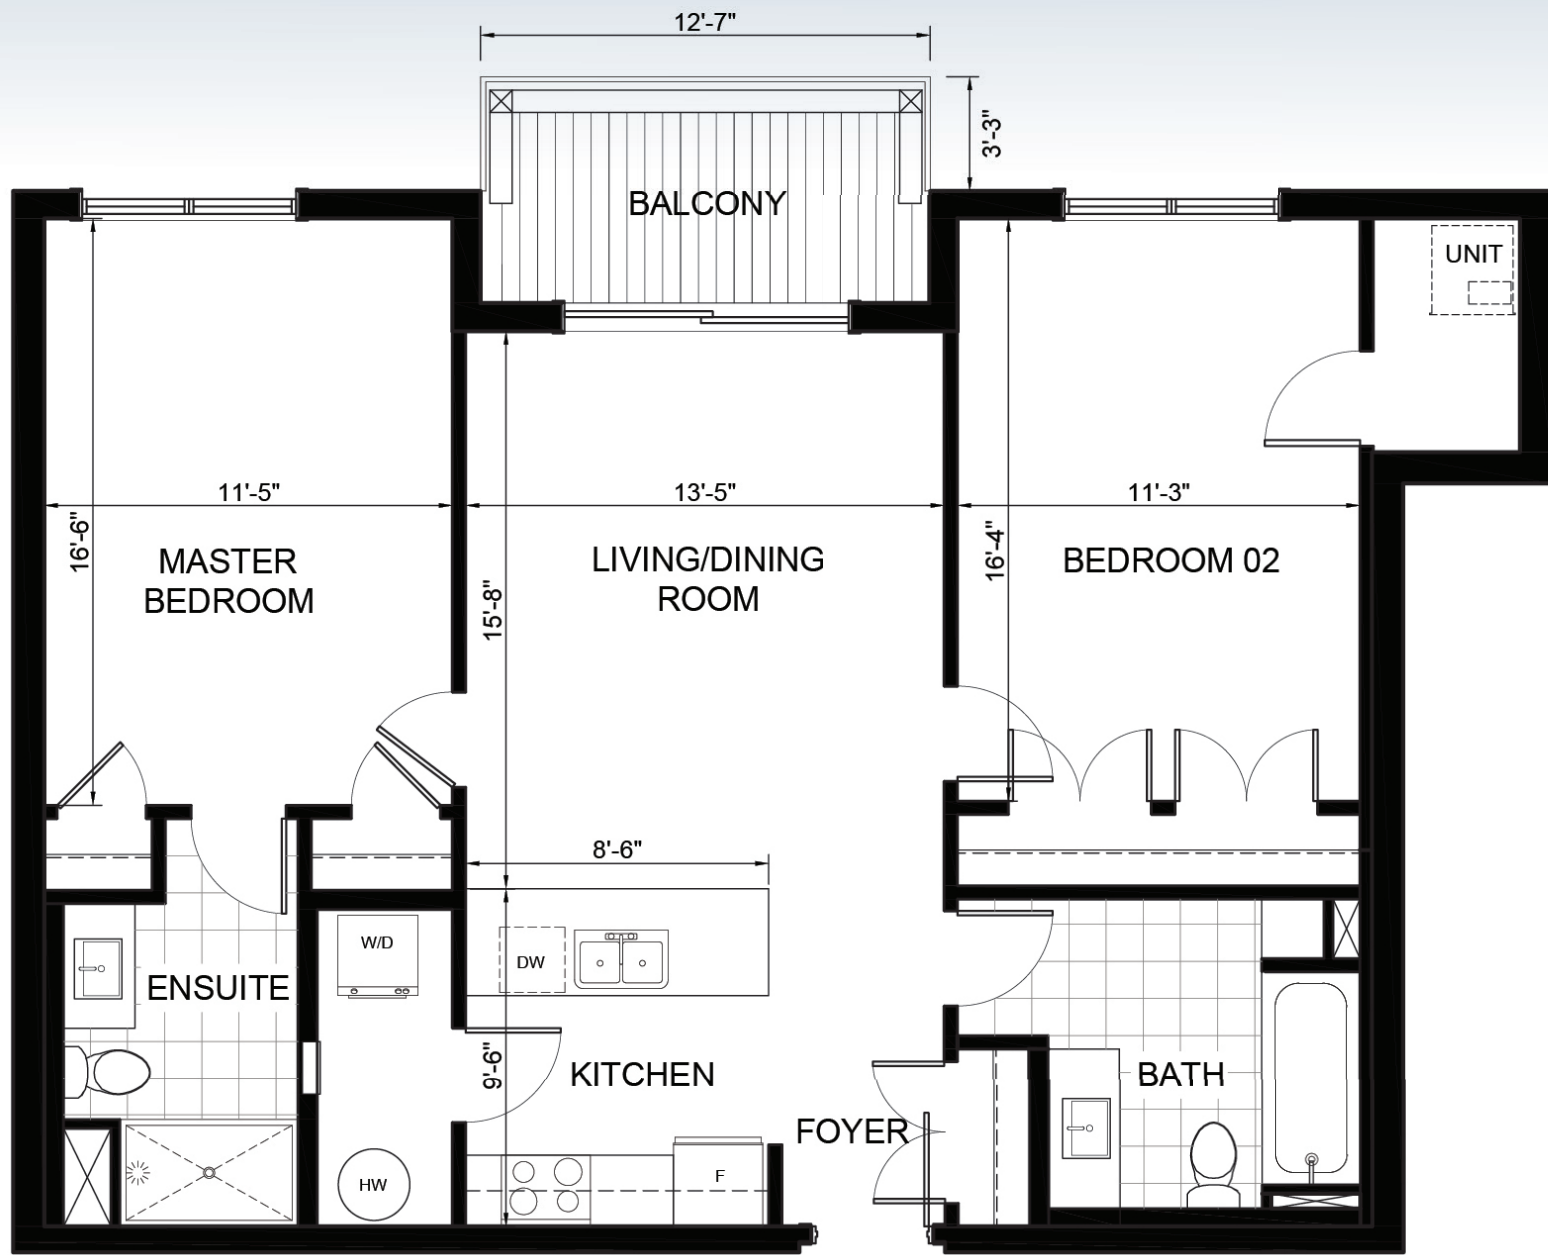

SUITE 106

841 ft²

(Barrier Free)

\$476,755

Plans are subject to change without notice. Prices include NET HST

GRD FLOOR

2ND FLOOR

3RD FLOOR

3RD FLOOR

Plans and/or prices are subject to change without notice. Prices include NET HST

19 Hampton Lane, Lakefield

lilacslakefield.com
705-742-3338

SUITE 202

1124 ft²

\$632,820

Plans are subject to change without notice. Prices include NET HST

GRD FLOOR

2ND FLOOR

3RD FLOOR

19 Hampton Lane, Lakefield

lilacslakefield.com
705-742-3338

SUITE 203

1289 ft²

(Barrier Free)