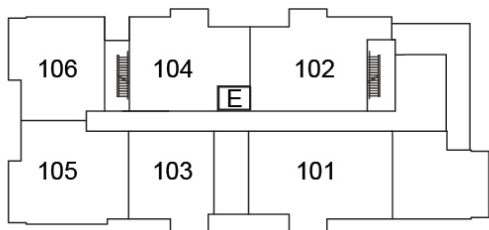

19 Hampton Lane, Lakefield

lilacslakefield.com

705-742-3338

SUITE 206

850.6 ft²

\$499,900

Plans are subject to change without notice. Prices include NET HST

GRD FLOOR

2ND FLOOR

3RD FLOOR

19 Hampton Lane, Lakefield

lilacslakefield.com

705-742-3338

SUITE 207

1035 ft²

\$574,425

Plans are subject to change without notice. Prices include NET HST

GRD FLOOR

2ND FLOOR

3RD FLOOR

19 Hampton Lane, Lakefield

lilacslakefield.com
705-742-3338

SUITE 301

1506 ft²