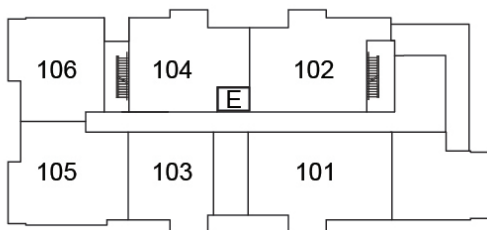

2ND FLOOR

3RD FLOOR

19 Hampton Lane, Lakefield

lilacslakefield.com
705-742-3338

SUITE 305

1067 ft²

Plans are subject to change without notice. Prices include NET HST

\$639,185

GRD FLOOR

2ND FLOOR

3RD FLOOR

19 Hampton Lane, Lakefield

lilacslakefield.com

705-742-3338

SUITE 306

850.6 ft²

Plans are subject to change without notice. Prices include NET HST

\$507,900

GRD FLOOR

2ND FLOOR

3RD FLOOR

19 Hampton Lane, Lakefield

lilacslakefield.com

705-742-3338