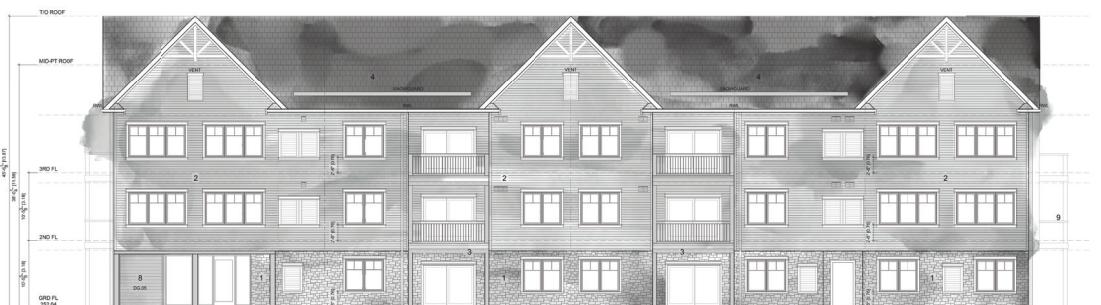

19 Hampton Lane, Lakefield

lilacslakefield.com

705-742-3338