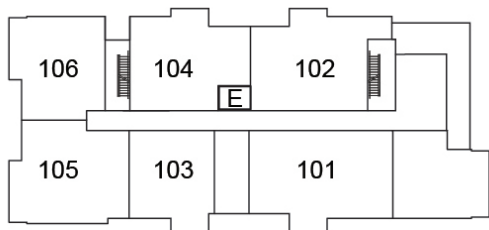

3RD FLOOR

19 Hampton Lane, Lakefield

lilacslakefield.com
705-742-3338

SUITE 304

1056 ft²

Plans are subject to change without notice. Prices include NET HST

\$619,215

GRD FLOOR

2ND FLOOR

3RD FLOOR

19 Hampton Lane, Lakefield

lilacslakefield.com
705-742-3338

SUITE 305

1067 ft²

Plans are subject to change without notice. Prices include NET HST

\$639,185

GRD FLOOR

2ND FLOOR

3RD FLOOR

19 Hampton Lane, Lakefield

lilacslakefield.com

705-742-3338

SUITE 306

850.6 ft²