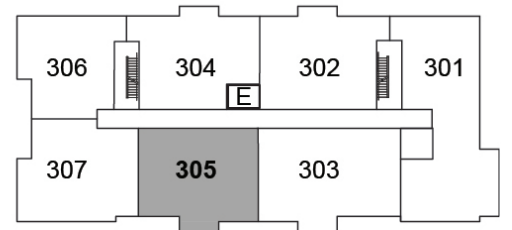

2ND FLOOR

3RD FLOOR

19 Hampton Lane, Lakefield

lilacslakefield.com
705-742-3338

SUITE 305

1067 ft²

Plans are subject to change without notice. Prices include NET HST

\$639,185

GRD FLOOR

2ND FLOOR

3RD FLOOR

19 Hampton Lane, Lakefield

lilacslakefield.com

705-742-3338

SUITE 306

850.6 ft²