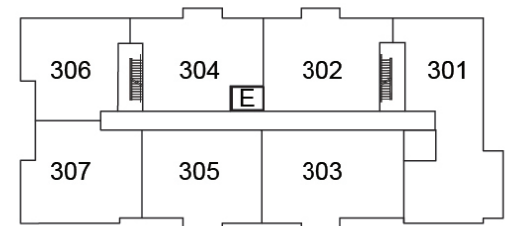

1053 ft²

\$598,700

Plans are subject to change without notice. Prices include NET HST

GRD FLOOR

2ND FLOOR

3RD FLOOR

19 Hampton Lane, Lakefield

lilacslakefield.com
705-742-3338

SUITE 106

841 ft²

(Barrier Free)

\$476,755

Plans are subject to change without notice. Prices include NET HST

GRD FLOOR

2ND FLOOR

3RD FLOOR

19 Hampton Lane, Lakefield

lilacslakefield.com

705-742-3338

SUITE 201

1506 ft²

\$859,820

GRD FLOOR

2ND FLOOR