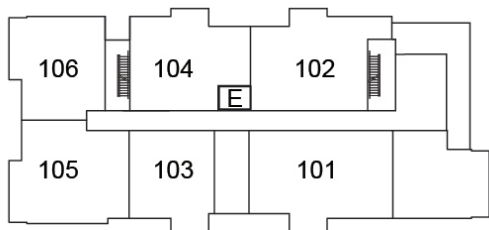

SUITE 204

1056 ft²

Plans are subject to change without notice. Prices include NET HST

\$612,215

GRD FLOOR

2ND FLOOR

3RD FLOOR

19 Hampton Lane, Lakefield

lilacslakefield.com
705-742-3338

SUITE 205

1067 ft²

Plans are subject to change without notice. Prices include NET HST

\$632,820

GRD FLOOR

2ND FLOOR

3RD FLOOR

19 Hampton Lane, Lakefield

lilacslakefield.com

705-742-3338

SUITE 206

850.6 ft²

\$499,900

Plans are subject to change without notice. Prices include NET HST

GRD FLOOR

2ND FLOOR

3RD FLOOR

19 Hampton Lane, Lakefield

lilacslakefield.com

705-742-3338

SUITE 207

1035 ft²

\$574,425