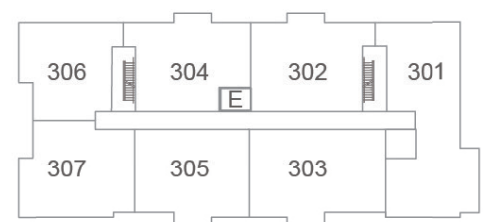

SUITE 101

1259 ft²

(Barrier Free)

\$698,745

Plans are subject to change without notice. Prices include NET HST

GRD FLOOR

2ND FLOOR

3RD FLOOR

19 Hampton Lane, Lakefield

lilacslakefield.com
705-742-3338

SUITE 102

1124 ft²

MODEL HOME

NOT FOR SALE

\$632,820

Plans are subject to change without notice. Prices include NET HST

GRD FLOOR

2ND FLOOR

3RD FLOOR

19 Hampton Lane, Lakefield

lilacslakefield.com
705-742-3338

SUITE 103

754 ft²

\$428,470

Plans are subject to change without notice. Prices include NET HST

GRD FLOOR

2ND FLOOR

3RD FLOOR

19 Hampton Lane, Lakefield

lilacslakefield.com
705-742-3338

SUITE 104

1000 ft²