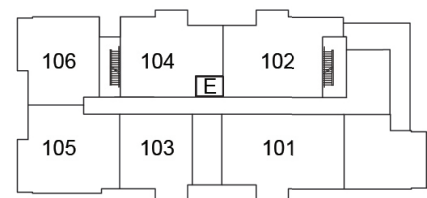

2ND FLOOR

3RD FLOOR

19 Hampton Lane, Lakefield

lilacslakefield.com

705-742-3338

SUITE 207

1035 ft²

\$574,425

Plans are subject to change without notice. Prices include NET HST

GRD FLOOR

2ND FLOOR

3RD FLOOR

19 Hampton Lane, Lakefield

lilacslakefield.com
705-742-3338

SUITE 301

1506 ft²

\$879,820

GRD FLOOR

2ND FLOOR

3RD FLOOR

Plans are subject to change without notice

19 Hampton Lane, Lakefield

lilacslakefield.com
705-742-3338

SUITE 302

1103 ft²

Plans are subject to change without notice. Prices include NET HST

\$640,820

GRD FLOOR

2ND FLOOR

3RD FLOOR

19 Hampton Lane, Lakefield

lilacslakefield.com