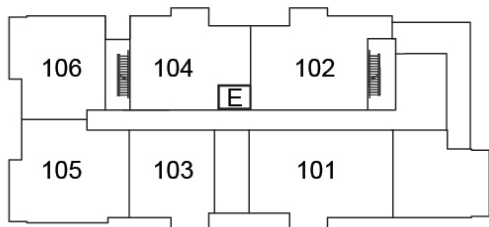

1103 ft²

Plans are subject to change without notice. Prices include NET HST

\$640,820

GRD FLOOR

2ND FLOOR

3RD FLOOR

19 Hampton Lane, Lakefield

lilacslakefield.com

705-742-3338

SUITE 303

1289 ft²

(Barrier Free)

Plans are subject to change without notice. Prices include NET HST

\$727,395

GRD FLOOR

2ND FLOOR

3RD FLOOR

19 Hampton Lane, Lakefield

lilacslakefield.com
705-742-3338

SUITE 304

1056 ft²

Plans are subject to change without notice. Prices include NET HST

\$619,215

GRD FLOOR