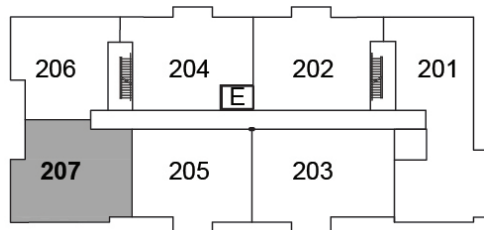

SUITE 307

1035 ft²

\$582,425

Plans are subject to change without notice. Prices include NET HST

GRD FLOOR

2ND FLOOR

3RD FLOOR

19 Hampton Lane, Lakefield