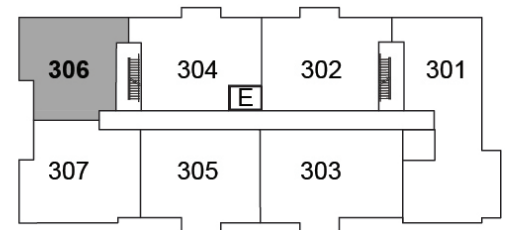

GRD FLOOR

2ND FLOOR

3RD FLOOR

19 Hampton Lane, Lakefield

lilacslakefield.com

705-742-3338

SUITE 306

850.6 ft²

Plans are subject to change without notice. Prices include NET HST

\$507,900

GRD FLOOR

2ND FLOOR

3RD FLOOR

19 Hampton Lane, Lakefield

lilacslakefield.com

705-742-3338

SUITE 307

1035 ft²

\$582,425

Plans are subject to change without notice. Prices include NET HST

GRD FLOOR

2ND FLOOR

3RD FLOOR

19 Hampton Lane, Lakefield