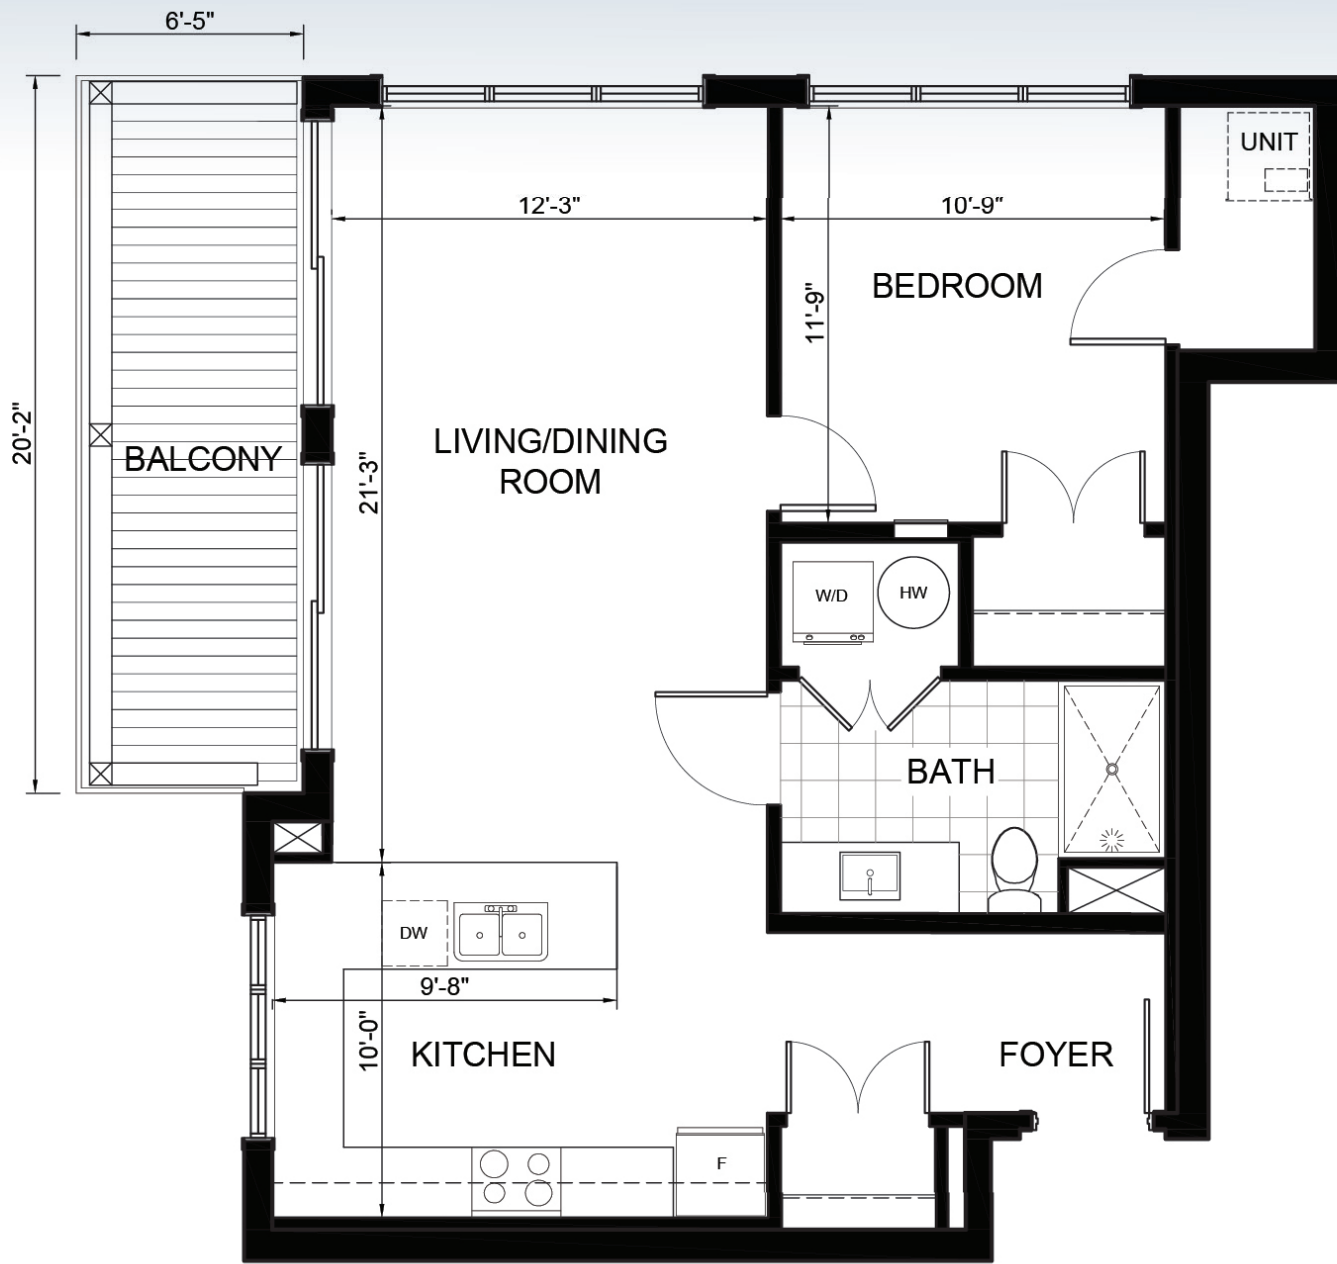

GRD FLOOR

2ND FLOOR

3RD FLOOR

19 Hampton Lane, Lakefield

lilacslakefield.com

705-742-3338

SUITE 306

850.6 ft²