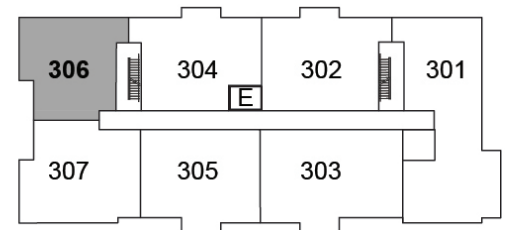

lilacslakefield.com
705-742-3338

SUITE 205

1067 ft²

Plans are subject to change without notice. Prices include NET HST

\$632,820

GRD FLOOR

2ND FLOOR

3RD FLOOR

19 Hampton Lane, Lakefield

lilacslakefield.com

705-742-3338

SUITE 206

850.6 ft²

\$499,900

Plans are subject to change without notice. Prices include NET HST

GRD FLOOR

2ND FLOOR

3RD FLOOR

19 Hampton Lane, Lakefield

lilacslakefield.com

705-742-3338

SUITE 207

1035 ft²

\$574,425