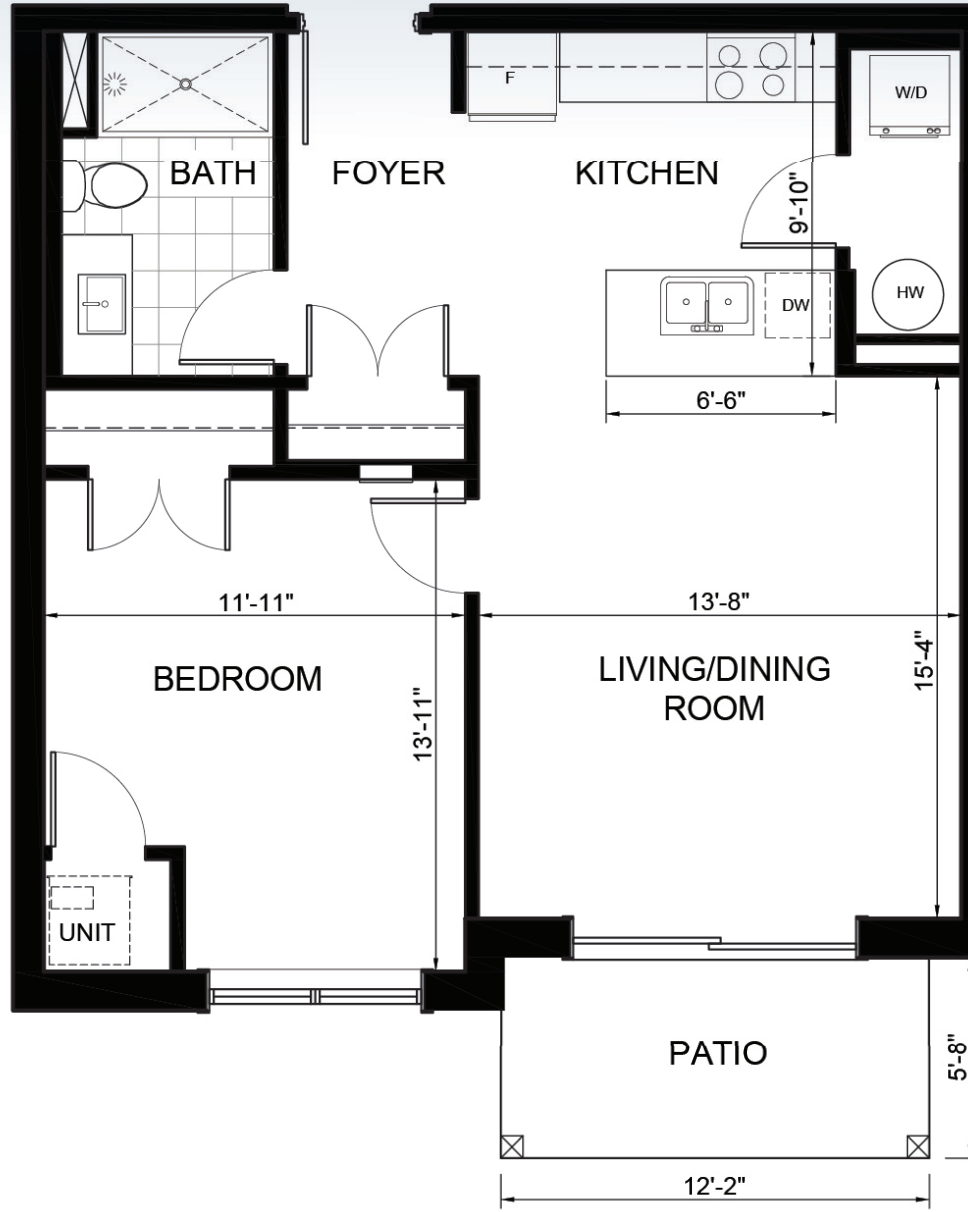

SUITE 101

1259 ft²

(Barrier Free)

\$698,745

Plans are subject to change without notice. Prices include NET HST

GRD FLOOR

2ND FLOOR

3RD FLOOR

GRD FLOOR

2ND FLOOR

3RD FLOOR

19 Hampton Lane, Lakefield

lilacslakefield.com
705-742-3338

SUITE 103

754 ft²

\$428,470

Plans are subject to change without notice. Prices include NET HST

GRD FLOOR

2ND FLOOR

3RD FLOOR

19 Hampton Lane, Lakefield

lilacslakefield.com
705-742-3338

SUITE 104

1000 ft²

\$569,900

Plans are subject to change without notice. Prices include NET HST

GRD FLOOR

2ND FLOOR

3RD FLOOR

19 Hampton Lane, Lakefield

lilacslakefield.com
705-742-3338

SUITE 105