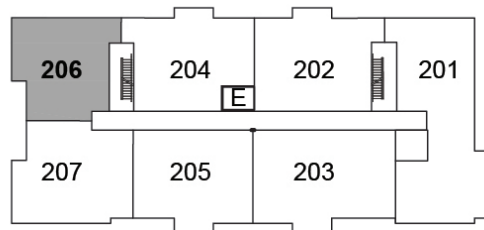

SUITE 306

850.6 ft²

Plans are subject to change without notice. Prices include NET HST

$507,900

GRD FLOOR

2ND FLOOR

3RD FLOOR

19 Hampton Lane, Lakefield

lilacslakefield.com

705-742-3338