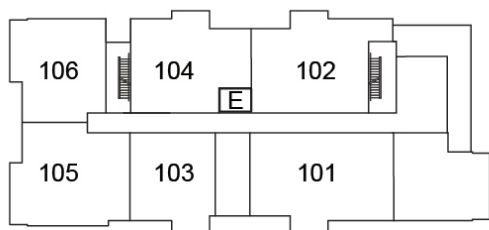

3RD FLOOR

19 Hampton Lane, Lakefield

lilacslakefield.com
705-742-3338

SUITE 304

1056 ft²

Plans are subject to change without notice. Prices include NET HST

\$619,215

GRD FLOOR

2ND FLOOR

3RD FLOOR

19 Hampton Lane, Lakefield

lilacslakefield.com
705-742-3338

SUITE 305

1067 ft²

Plans are subject to change without notice. Prices include NET HST

\$639,185