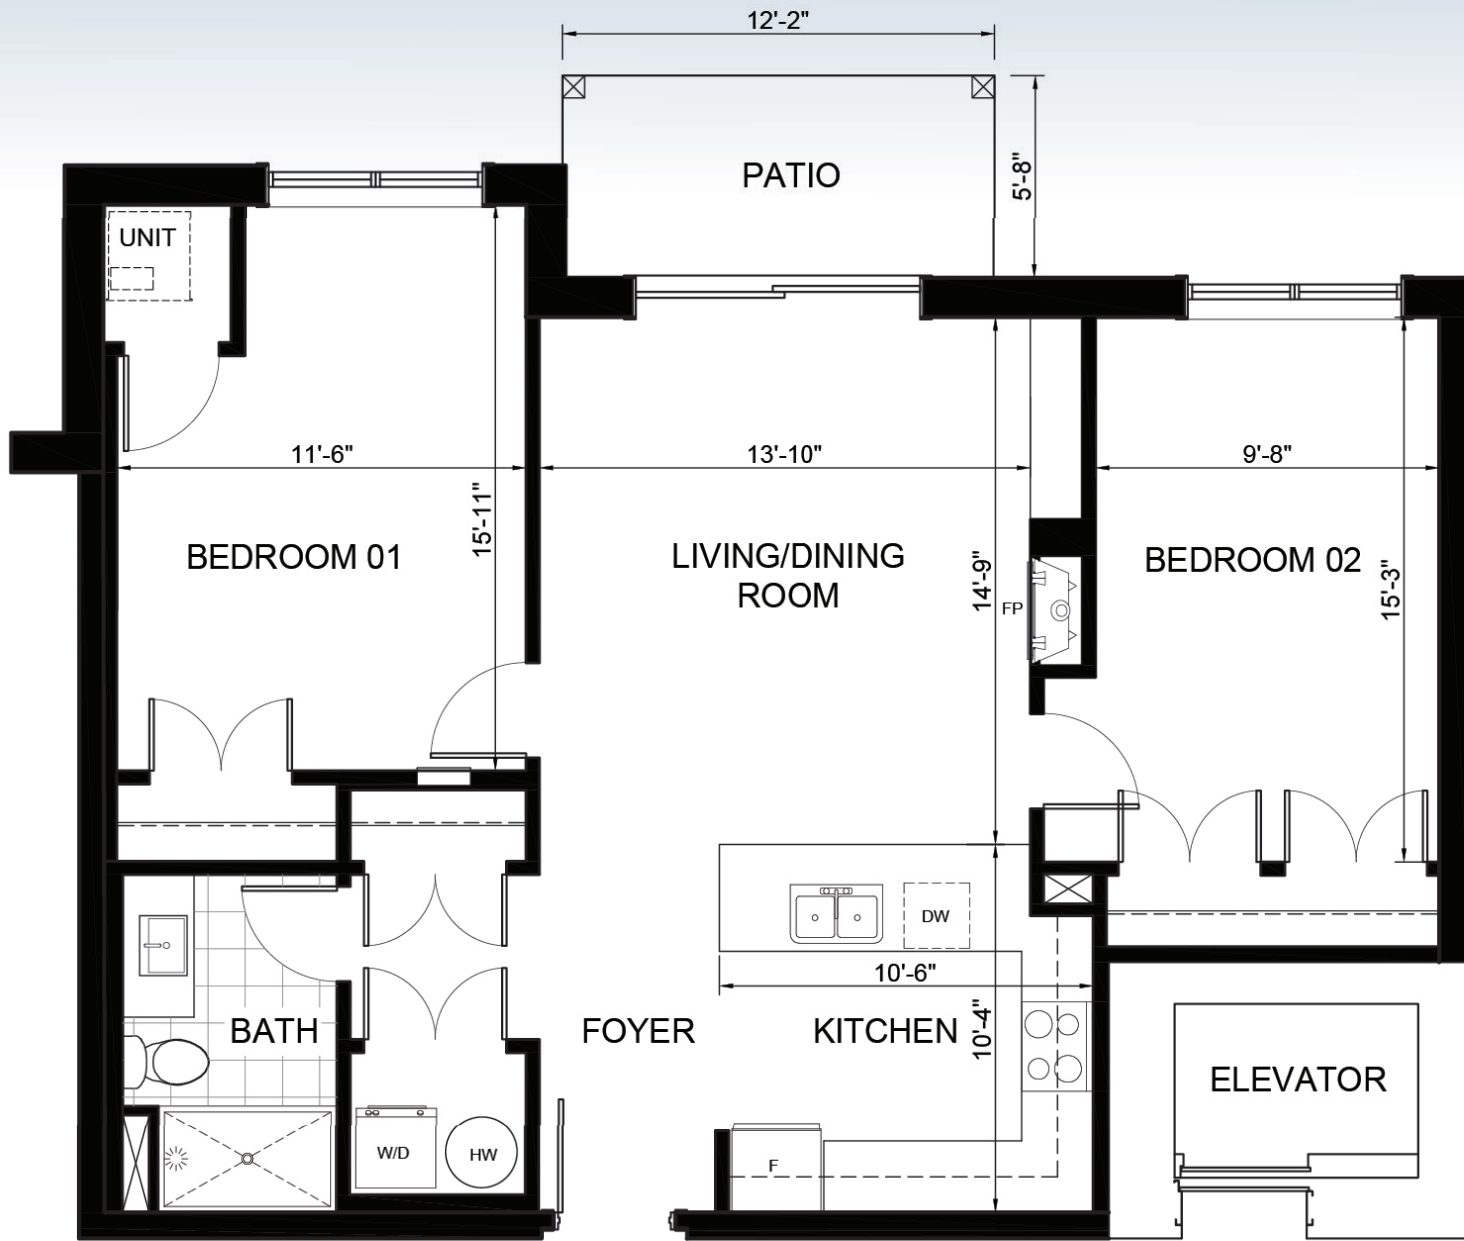

SUITE 101

1259 ft²

(Barrier Free)

\$698,745

Plans are subject to change without notice. Prices include NET HST

GRD FLOOR

2ND FLOOR

3RD FLOOR

Plans are subject to change without notice. Prices include NET HST

GRD FLOOR

2ND FLOOR

3RD FLOOR

19 Hampton Lane, Lakefield

lilacslakefield.com
705-742-3338

SUITE 104

1000 ft²

\$569,900

Plans are subject to change without notice. Prices include NET HST

GRD FLOOR

2ND FLOOR

3RD FLOOR

19 Hampton Lane, Lakefield

lilacslakefield.com
705-742-3338

SUITE 105

SUITE 106

841 ft²

(Barrier Free)

\$476,755

Plans are subject to change without notice. Prices include NET HST

GRD FLOOR

2ND FLOOR

3RD FLOOR