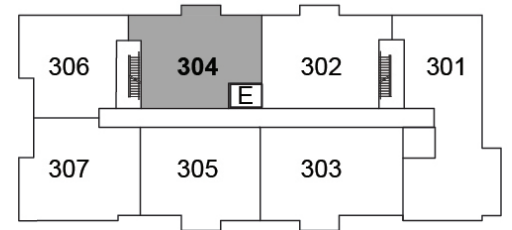

SUITE 204

1056 ft²

Plans are subject to change without notice. Prices include NET HST

\$612,215

GRD FLOOR

2ND FLOOR

3RD FLOOR

19 Hampton Lane, Lakefield

lilacslakefield.com
705-742-3338

SUITE 205

1067 ft²

Plans are subject to change without notice. Prices include NET HST

\$632,820

GRD FLOOR

2ND FLOOR

3RD FLOOR

19 Hampton Lane, Lakefield

lilacslakefield.com

705-742-3338

SUITE 206

850.6 ft²

\$499,900

Plans are subject to change without notice. Prices include NET HST

GRD FLOOR