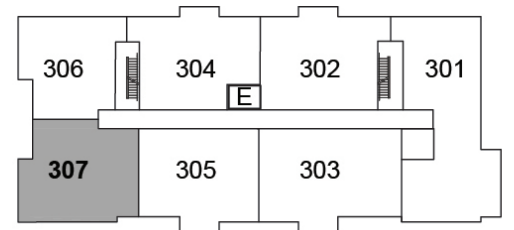

2ND FLOOR

3RD FLOOR

19 Hampton Lane, Lakefield

lilacslakefield.com

705-742-3338

SUITE 207

1035 ft²

\$574,425

Plans are subject to change without notice. Prices include NET HST

GRD FLOOR

2ND FLOOR

3RD FLOOR

19 Hampton Lane, Lakefield

lilacslakefield.com
705-742-3338

SUITE 301

1506 ft²

\$879,820

GRD FLOOR

2ND FLOOR

3RD FLOOR

Plans are subject to change without notice

19 Hampton Lane, Lakefield

lilacslakefield.com
705-742-3338

SUITE 302