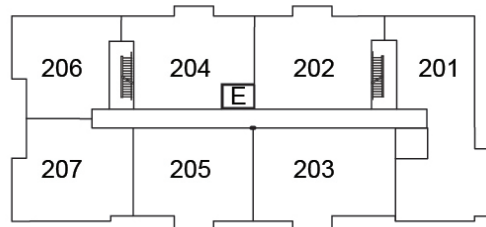

1053 ft²

\$598,700

Plans are subject to change without notice. Prices include NET HST

GRD FLOOR

2ND FLOOR

3RD FLOOR

19 Hampton Lane, Lakefield

lilacslakefield.com
705-742-3338

SUITE 106

841 ft²

(Barrier Free)

\$476,755

Plans are subject to change without notice. Prices include NET HST

GRD FLOOR

2ND FLOOR

3RD FLOOR

19 Hampton Lane, Lakefield

lilacslakefield.com

705-742-3338

SUITE 201

1506 ft²

\$859,820

GRD FLOOR

2ND FLOOR