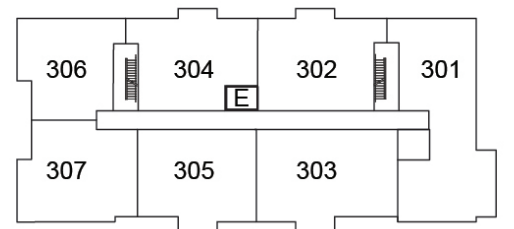

GRD FLOOR

2ND FLOOR

3RD FLOOR

19 Hampton Lane, Lakefield

lilacslakefield.com
705-742-3338

SUITE 103

754 ft²

\$428,470

Plans are subject to change without notice. Prices include NET HST

GRD FLOOR

2ND FLOOR

3RD FLOOR

19 Hampton Lane, Lakefield

lilacslakefield.com
705-742-3338

SUITE 104

1000 ft²

\$569,900

Plans are subject to change without notice. Prices include NET HST

GRD FLOOR

2ND FLOOR

3RD FLOOR

19 Hampton Lane, Lakefield

lilacslakefield.com
705-742-3338

SUITE 105

1053 ft²

\$598,700

Plans are subject to change without notice. Prices include NET HST

GRD FLOOR

2ND FLOOR

3RD FLOOR

19 Hampton Lane, Lakefield

lilacslakefield.com
705-742-3338