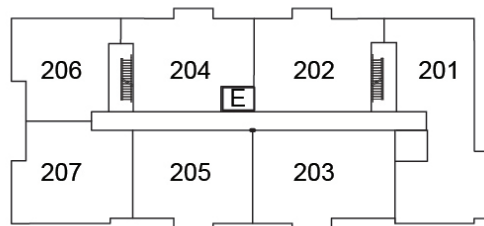

1053 ft²

\$598,700

Plans are subject to change without notice. Prices include NET HST

GRD FLOOR

2ND FLOOR

3RD FLOOR

19 Hampton Lane, Lakefield

lilacslakefield.com
705-742-3338

SUITE 106

841 ft²

(Barrier Free)

\$476,755

Plans are subject to change without notice. Prices include NET HST

GRD FLOOR

2ND FLOOR

3RD FLOOR