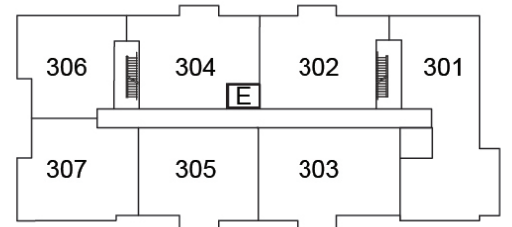

1053 ft²

\$598,700

Plans are subject to change without notice. Prices include NET HST

GRD FLOOR

2ND FLOOR

3RD FLOOR

19 Hampton Lane, Lakefield

lilacslakefield.com
705-742-3338

SUITE 106

841 ft²

(Barrier Free)

\$476,755

Plans are subject to change without notice. Prices include NET HST

GRD FLOOR

2ND FLOOR

3RD FLOOR

19 Hampton Lane, Lakefield

lilacslakefield.com

705-742-3338

SUITE 201

1506 ft²

\$859,820

GRD FLOOR

2ND FLOOR

3RD FLOOR

Plans and/or prices are subject to change without notice. Prices include NET HST

19 Hampton Lane, Lakefield

lilacslakefield.com
705-742-3338

SUITE 202

1124 ft²

\$632,820

Plans are subject to change without notice. Prices include NET HST