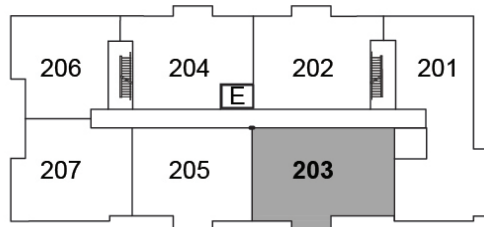

705-742-3338

SUITE 303

1289 ft²

(Barrier Free)

Plans are subject to change without notice. Prices include NET HST

\$727,395

GRD FLOOR

2ND FLOOR

3RD FLOOR

19 Hampton Lane, Lakefield

lilacslakefield.com
705-742-3338

SUITE 304

1056 ft²

Plans are subject to change without notice. Prices include NET HST

\$619,215

GRD FLOOR