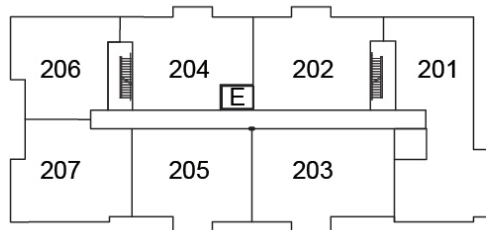

\$569,900

Plans are subject to change without notice. Prices include NET HST

GRD FLOOR

2ND FLOOR

3RD FLOOR

19 Hampton Lane, Lakefield

lilacslakefield.com
705-742-3338

SUITE 105

1053 ft²

\$598,700

Plans are subject to change without notice. Prices include NET HST

GRD FLOOR

2ND FLOOR

3RD FLOOR

19 Hampton Lane, Lakefield

lilacslakefield.com
705-742-3338