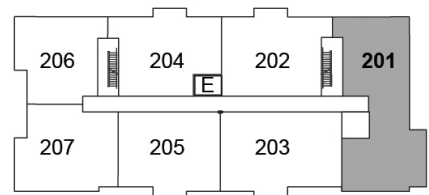

SUITE 106

841 ft²

(Barrier Free)

\$476,755

Plans are subject to change without notice. Prices include NET HST

GRD FLOOR

2ND FLOOR

3RD FLOOR

19 Hampton Lane, Lakefield

lilacslakefield.com

705-742-3338

SUITE 201

1506 ft²

\$859,820

GRD FLOOR

2ND FLOOR

3RD FLOOR

Plans and/or prices are subject to change without notice. Prices include NET HST

19 Hampton Lane, Lakefield

lilacslakefield.com
705-742-3338

SUITE 202

1124 ft²

\$632,820

Plans are subject to change without notice. Prices include NET HST