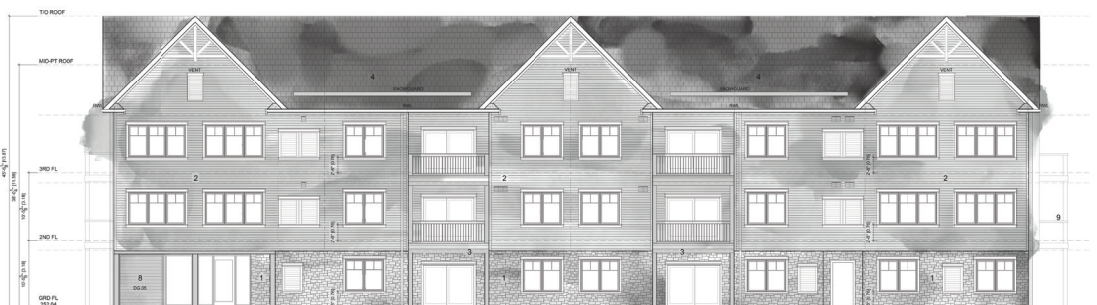

19 Hampton Lane, Lakefield

lilacslakefield.com
705-742-3338