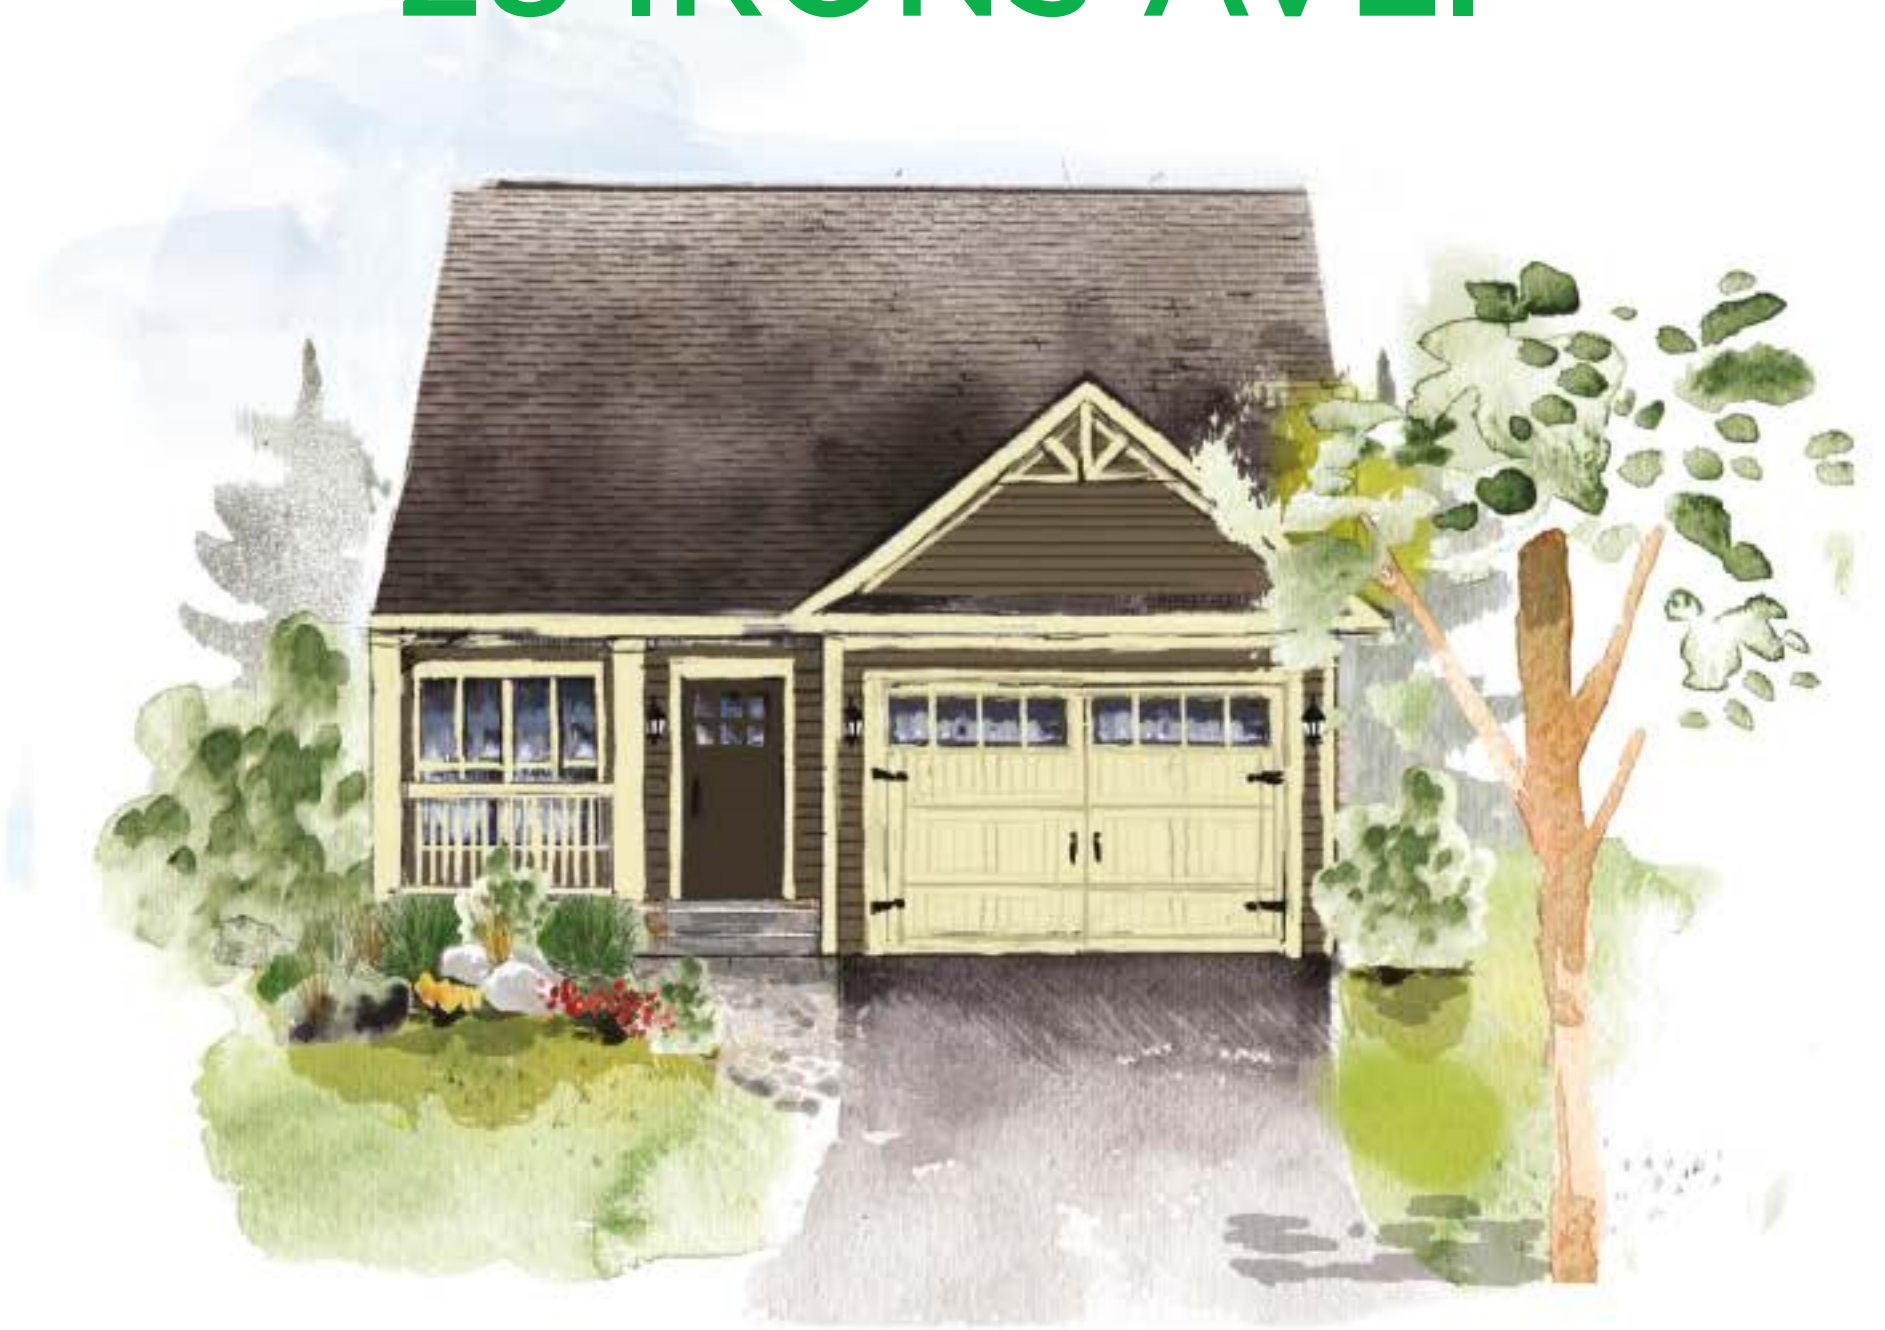

lilacs

A Craftsman Inspired Retirement Village

28 IRONS AVE.

705-742-3338
Call for more information

MODEL HOME:
235 Queen St.
LAKEFIELD

Includes: Finished basement (917 sq. ft) , 9' ceiling on main floor with transom windows,
Optional cabinetry included in kitchen and laundry area, gas fireplace on lower level