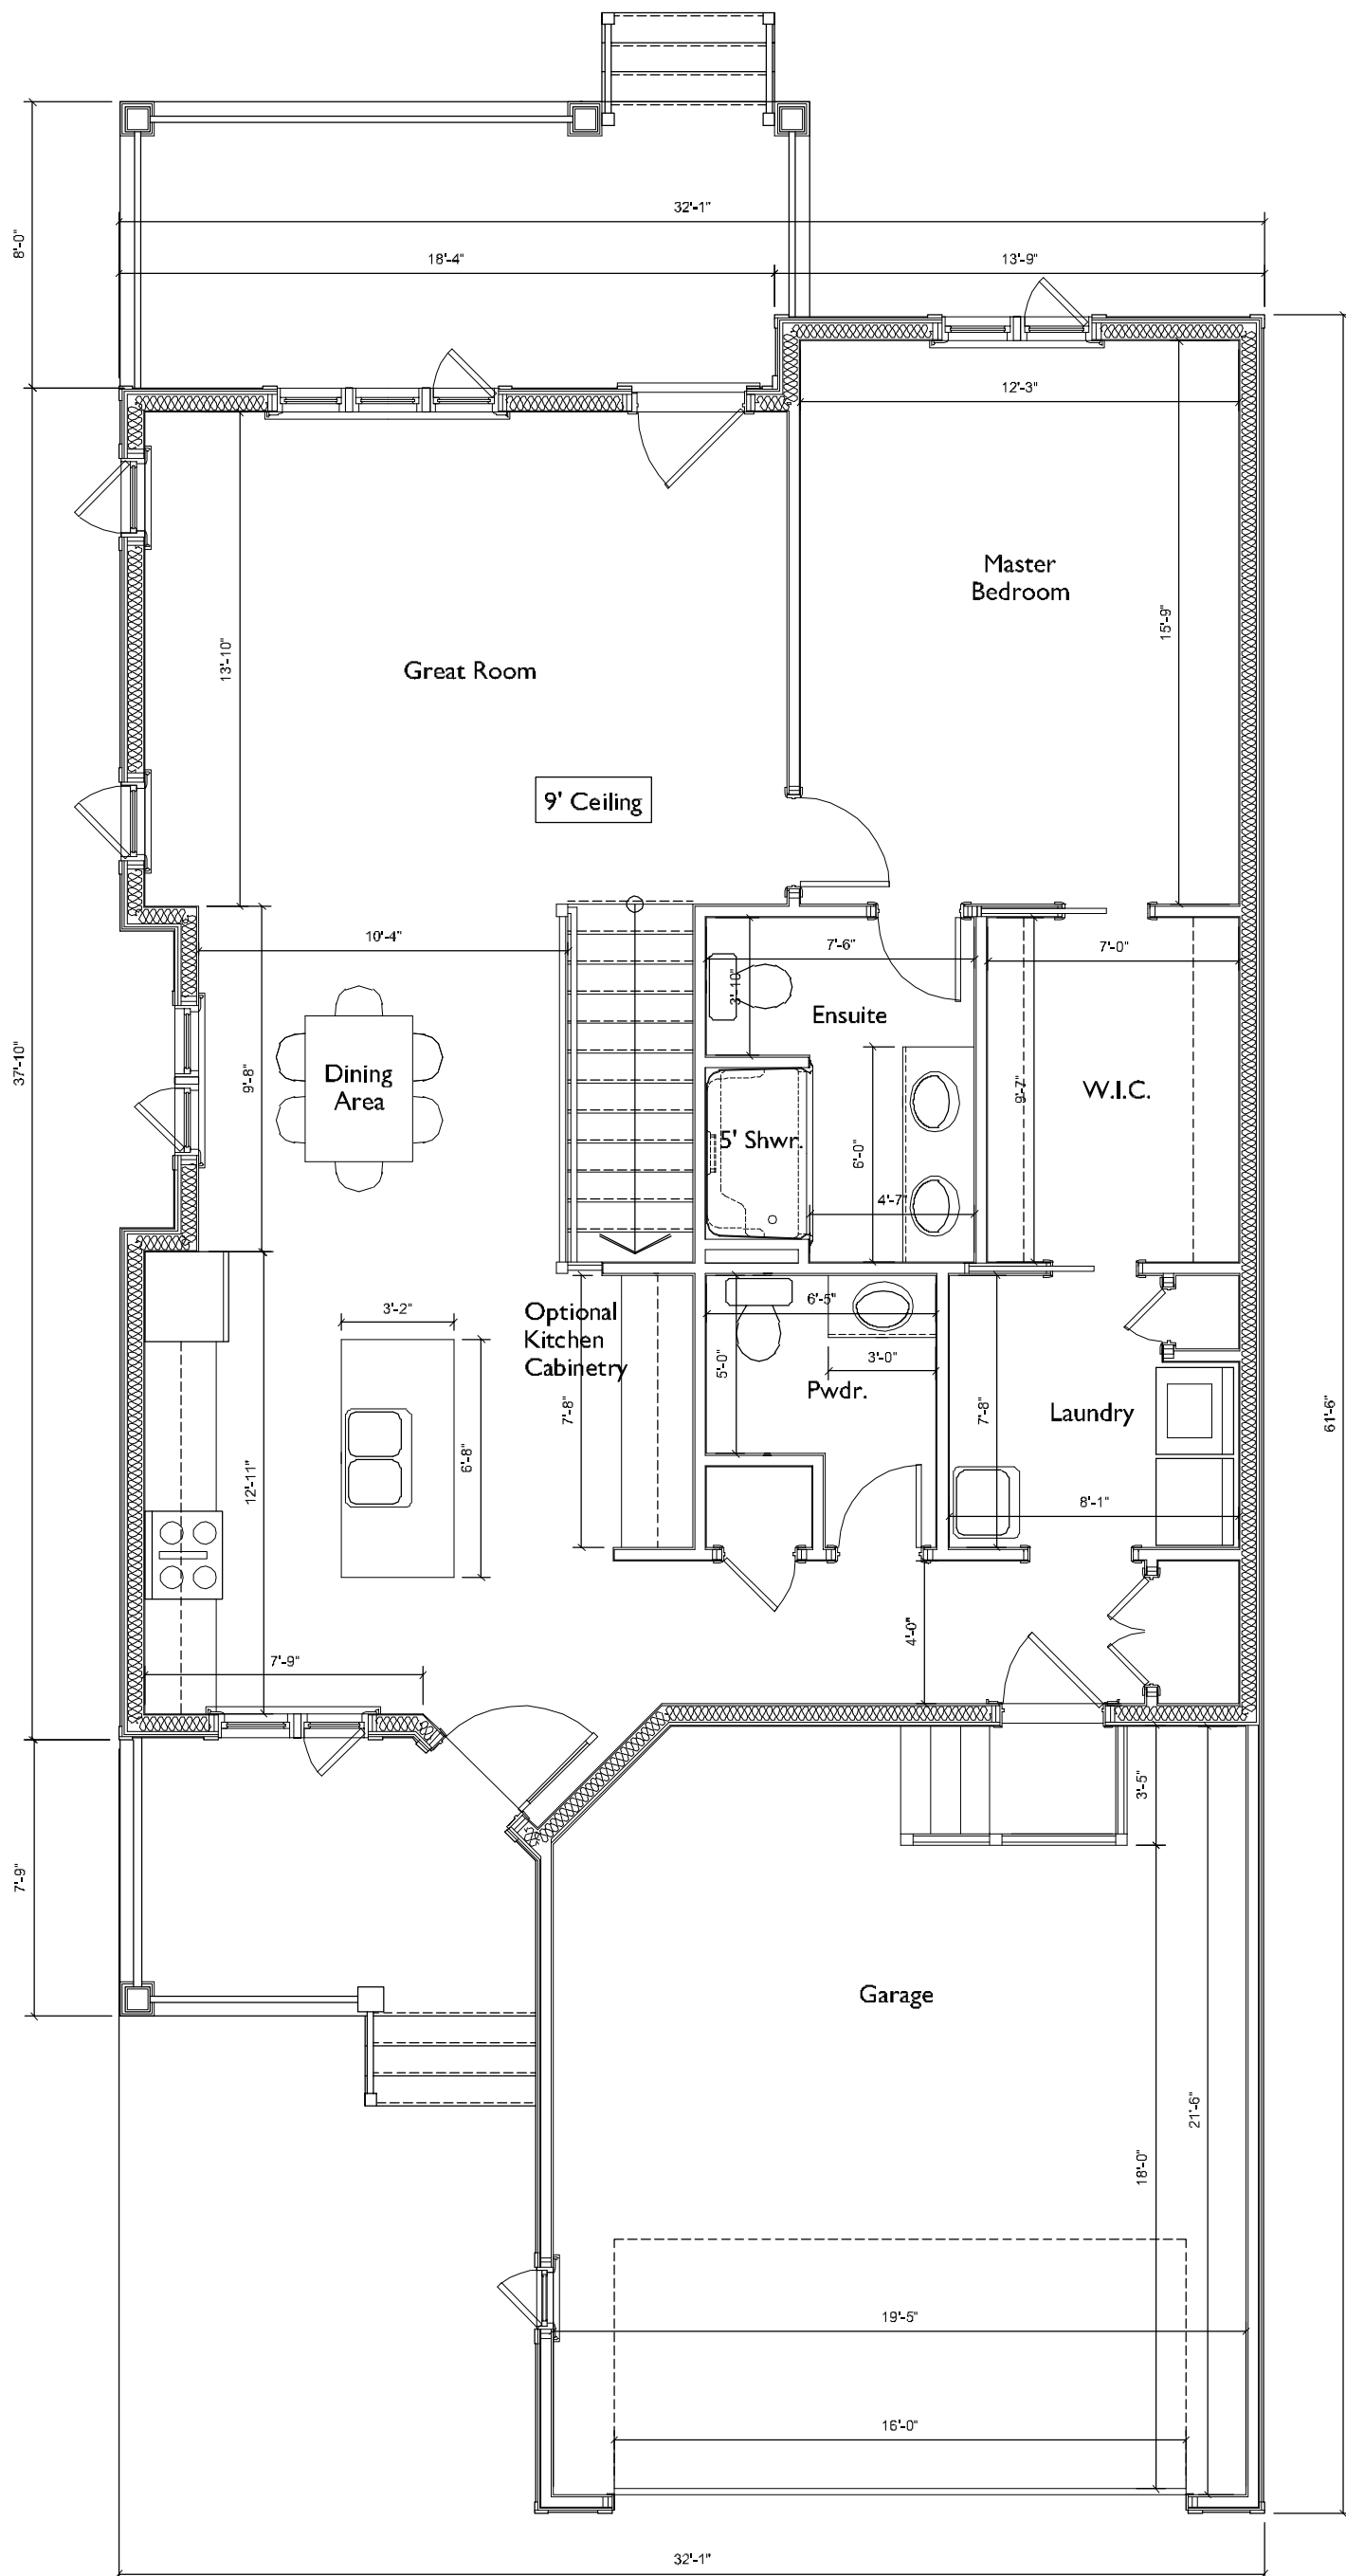

lilacs

A Craftsman Inspired Retirement Village

28 IRONS AVE.

705-742-3338
Call for more information

MODEL HOME:
235 Queen St.
LAKEFIELD

Includes: Finished basement (917 sq. ft) , 9' ceiling on main floor with transom windows,
Optional cabinetry included in kitchen and laundry area, gas fireplace on lower level

2147 sq. ft including finished basement (1230 up and 917 down)

MAIN FLOOR

1230 square feet

Number of stairs and window sizes to be determined

LOWER LEVEL

917 square feet