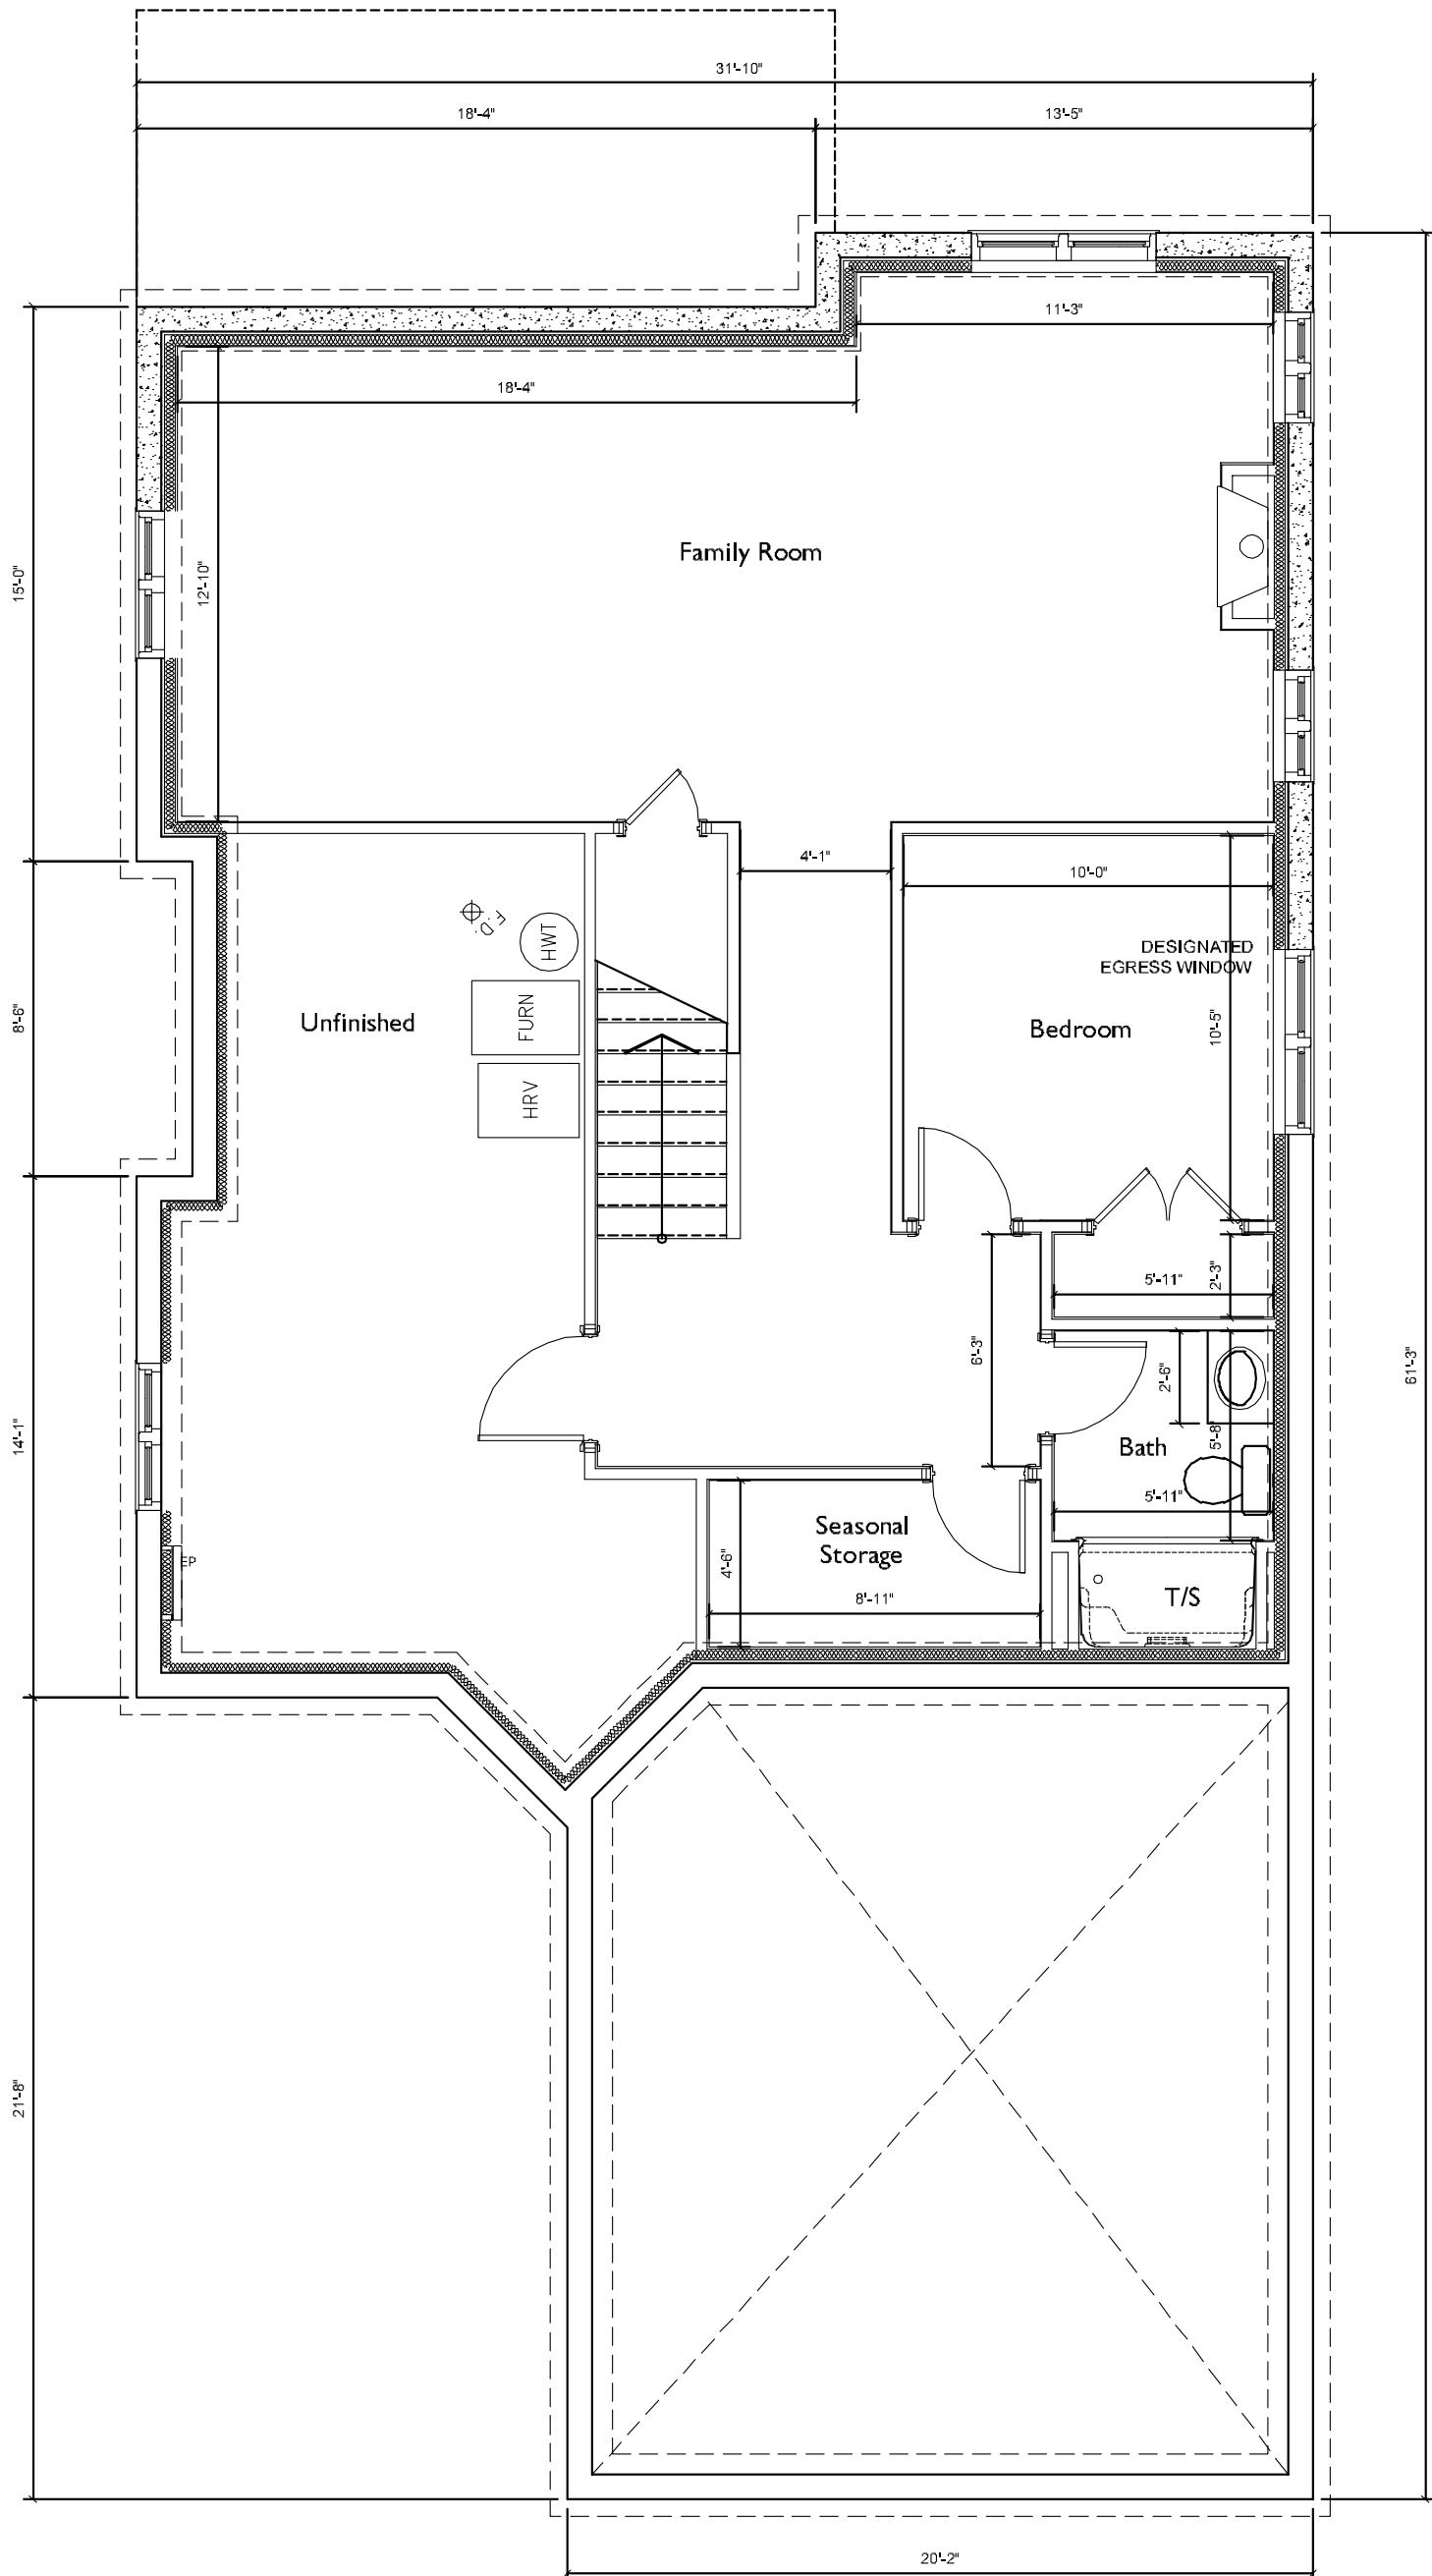

lilacs

A Craftsman Inspired Retirement Village

28 IRONS AVE.

705-742-3338
Call for more information

MODEL HOME:
235 Queen St.
LAKEFIELD

Includes: Finished basement (917 sq. ft) , 9' ceiling on main floor with transom windows,
Optional cabinetry included in kitchen and laundry area, gas fireplace on lower level

2147 sq. ft including finished basement (1230 up and 917 down)

MAIN FLOOR

1230 square feet

Number of stairs and window sizes to be determined

LOWER LEVEL

917 square feet