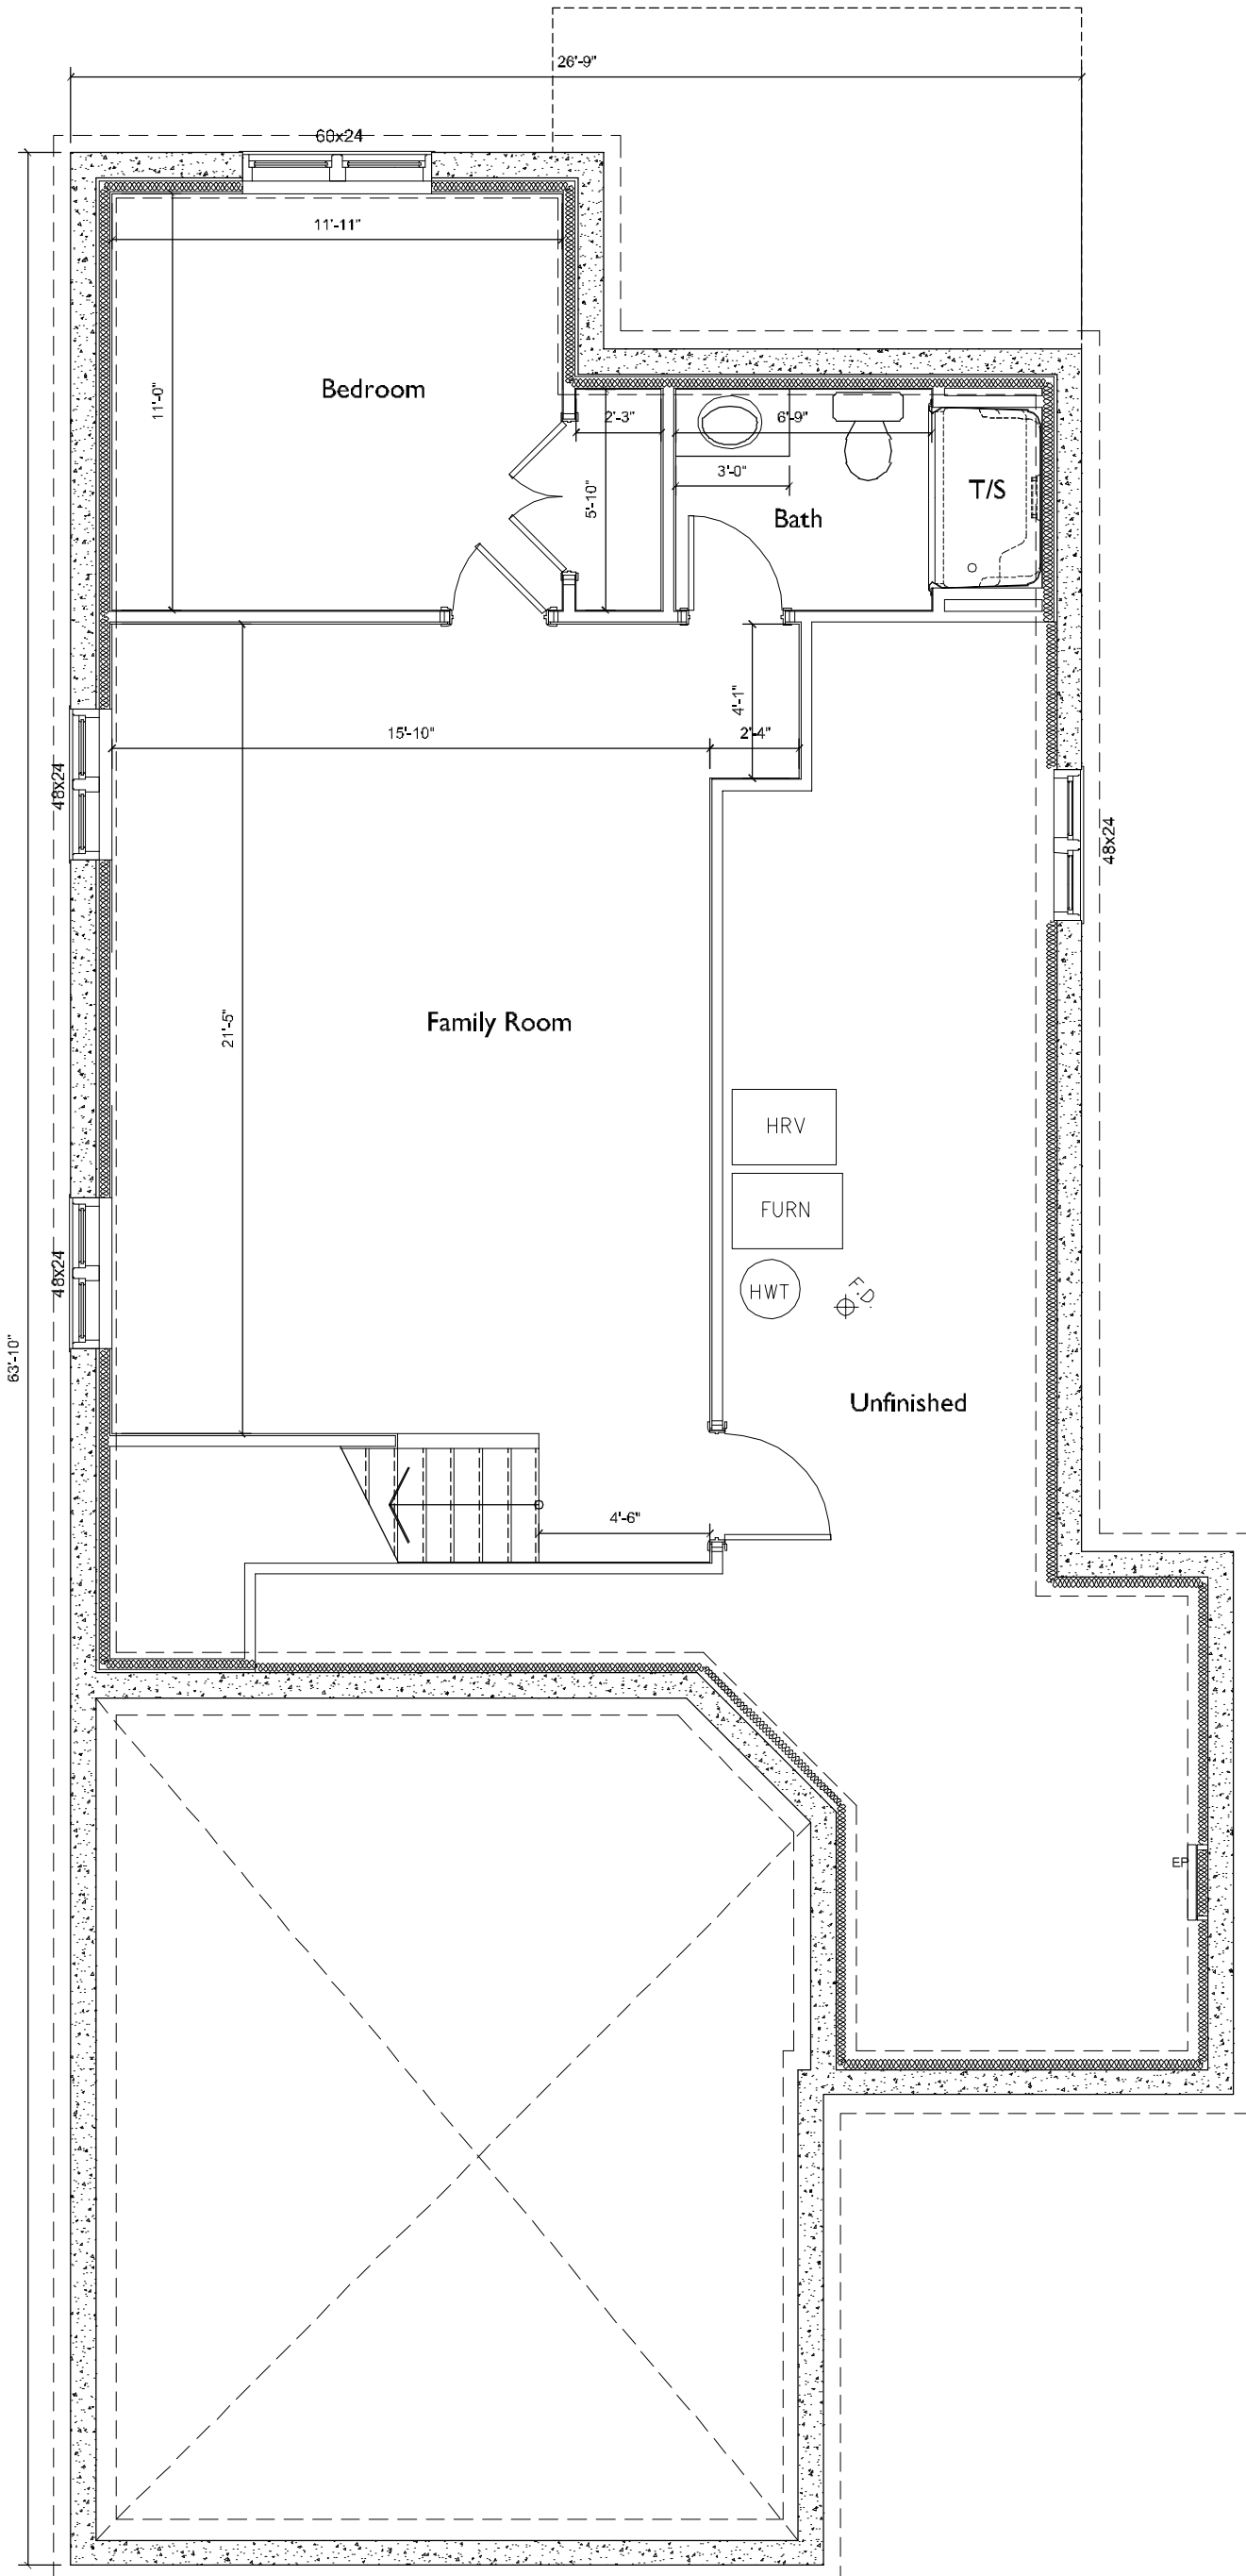

lilacs

A Craftsman Inspired Retirement Village

27 IRONS AVE.

705-742-3338
Call for more information

MODEL HOME:
235 Queen St.
LAKEFIELD

Includes: Finished basement (727 sq. ft.) , 9' Ceiling on main floor with transom windows

1909 sq. ft. including finished basement (1182 sq. ft. up and 727 sq. ft down)

MAIN FLOOR

1182 Square Feet

Number of stairs and window sizes to be determined

LOWER LEVEL

727 Square Feet