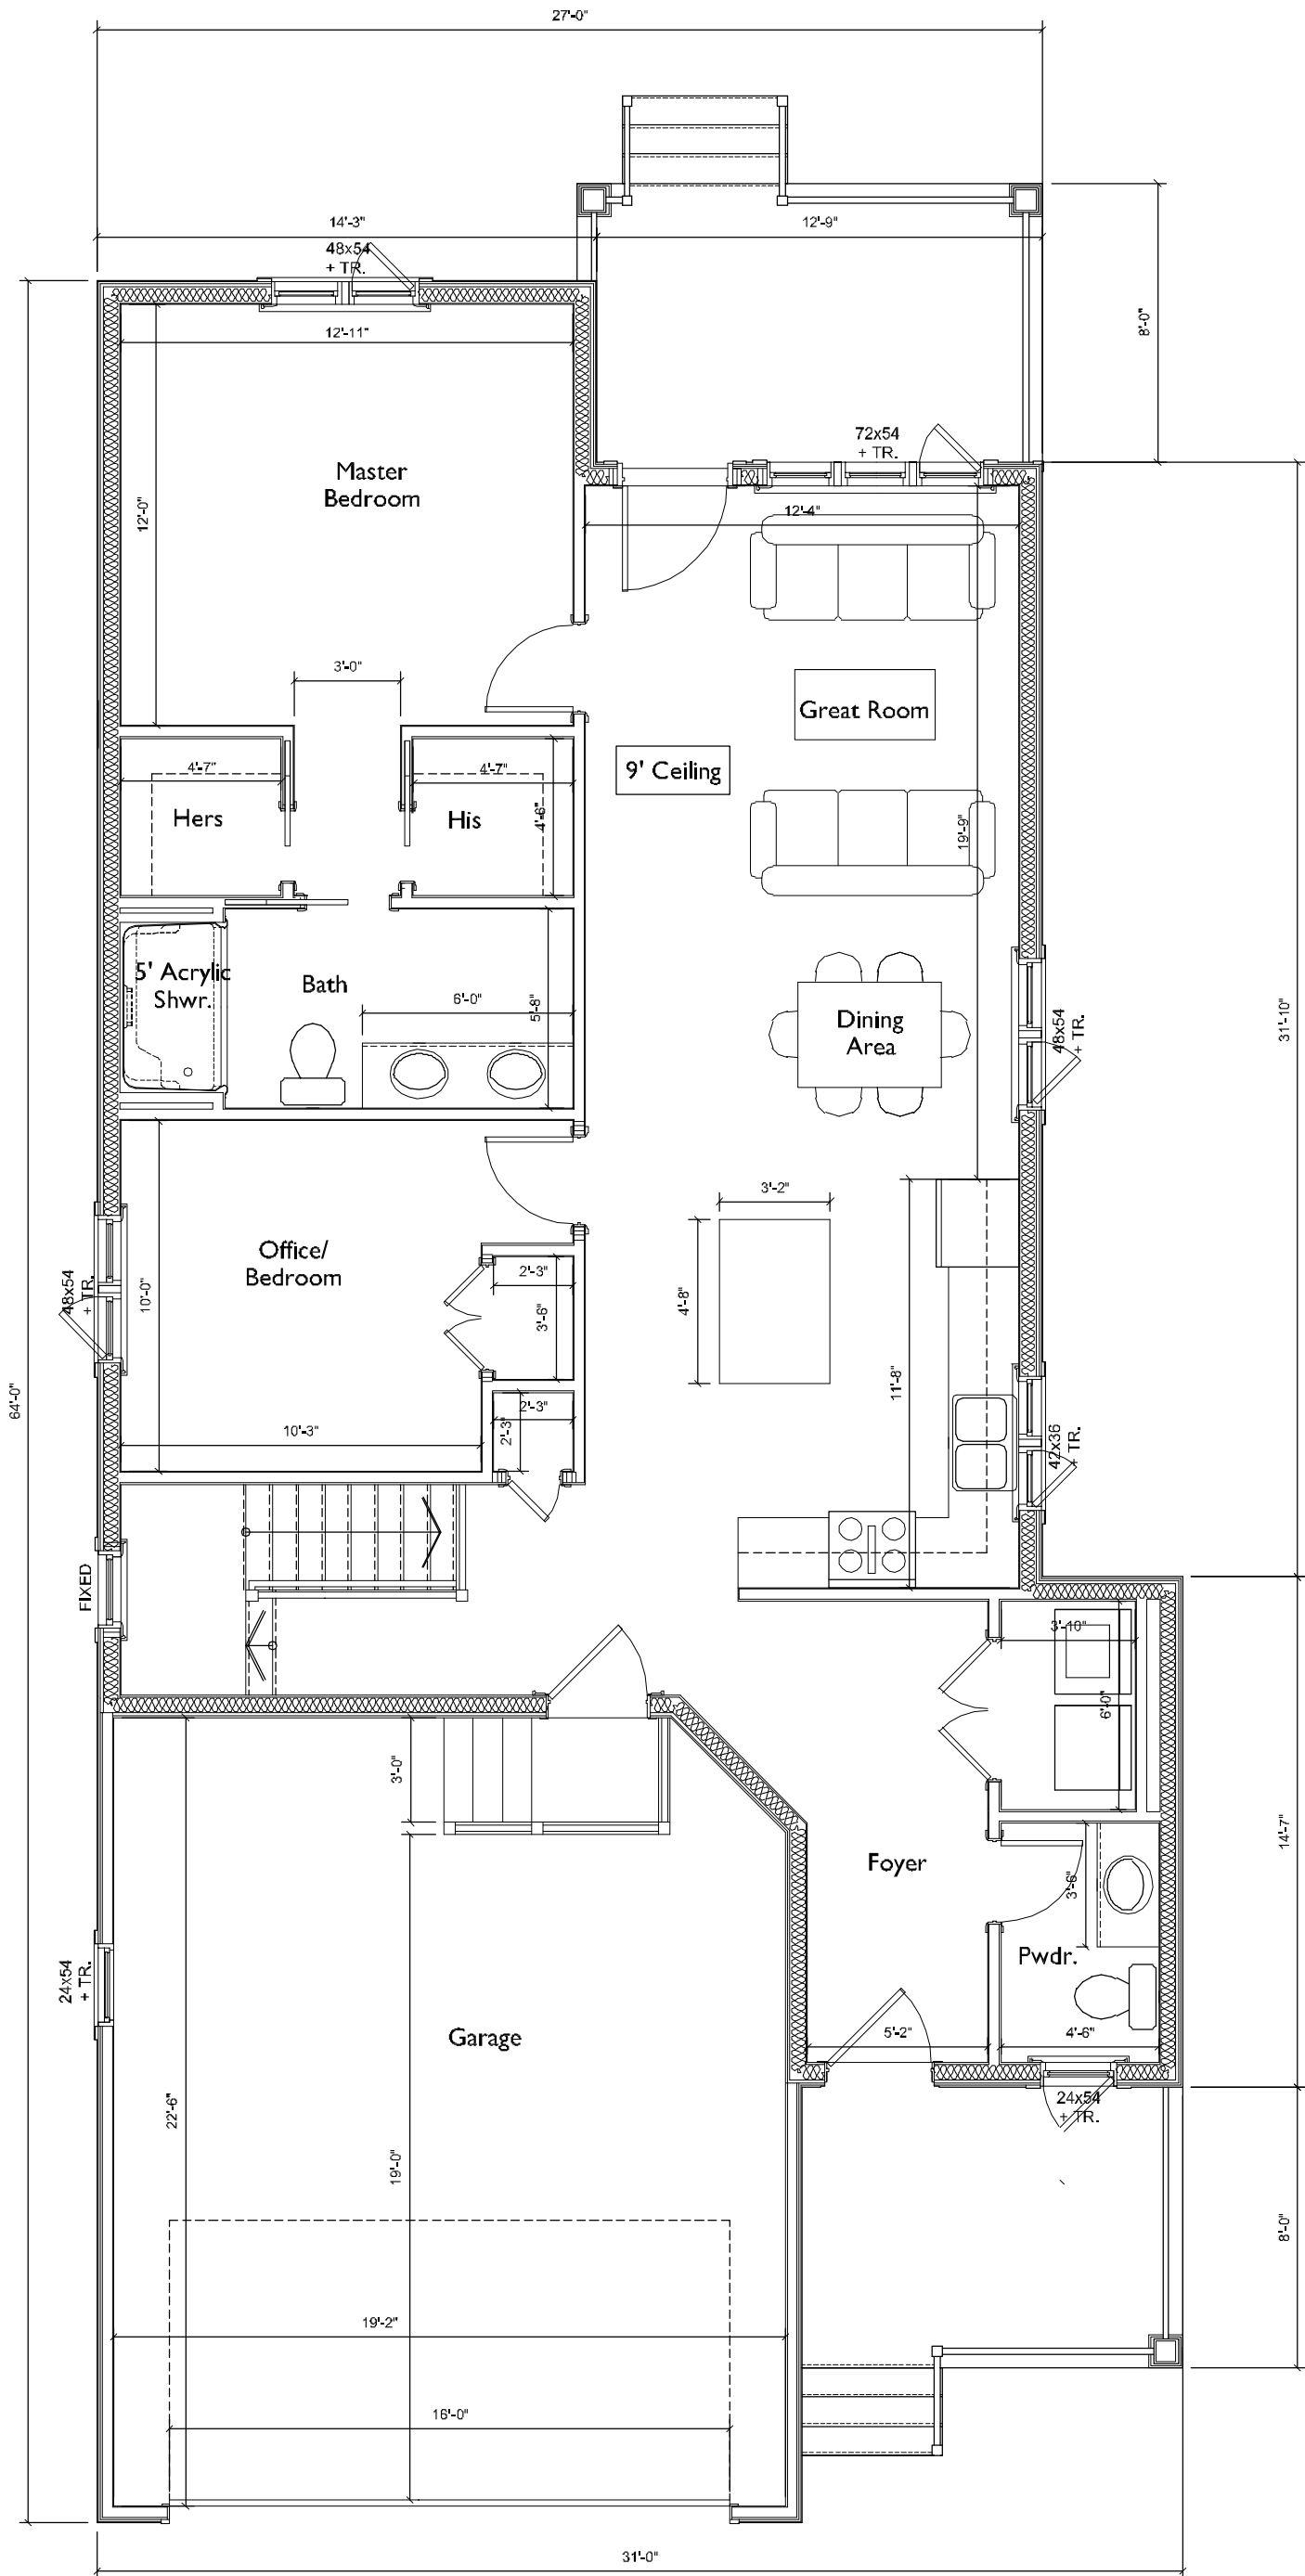

lilacs

A Craftsman Inspired Retirement Village

27 IRONS AVE.

705-742-3338
Call for more information

MODEL HOME:
235 Queen St.
LAKEFIELD

Includes: Finished basement (727 sq. ft.) , 9' Ceiling on main floor with transom windows

1909 sq. ft. including finished basement (1182 sq. ft. up and 727 sq. ft down)

MAIN FLOOR

1182 Square Feet

Number of stairs and window sizes to be determined

LOWER LEVEL

727 Square Feet