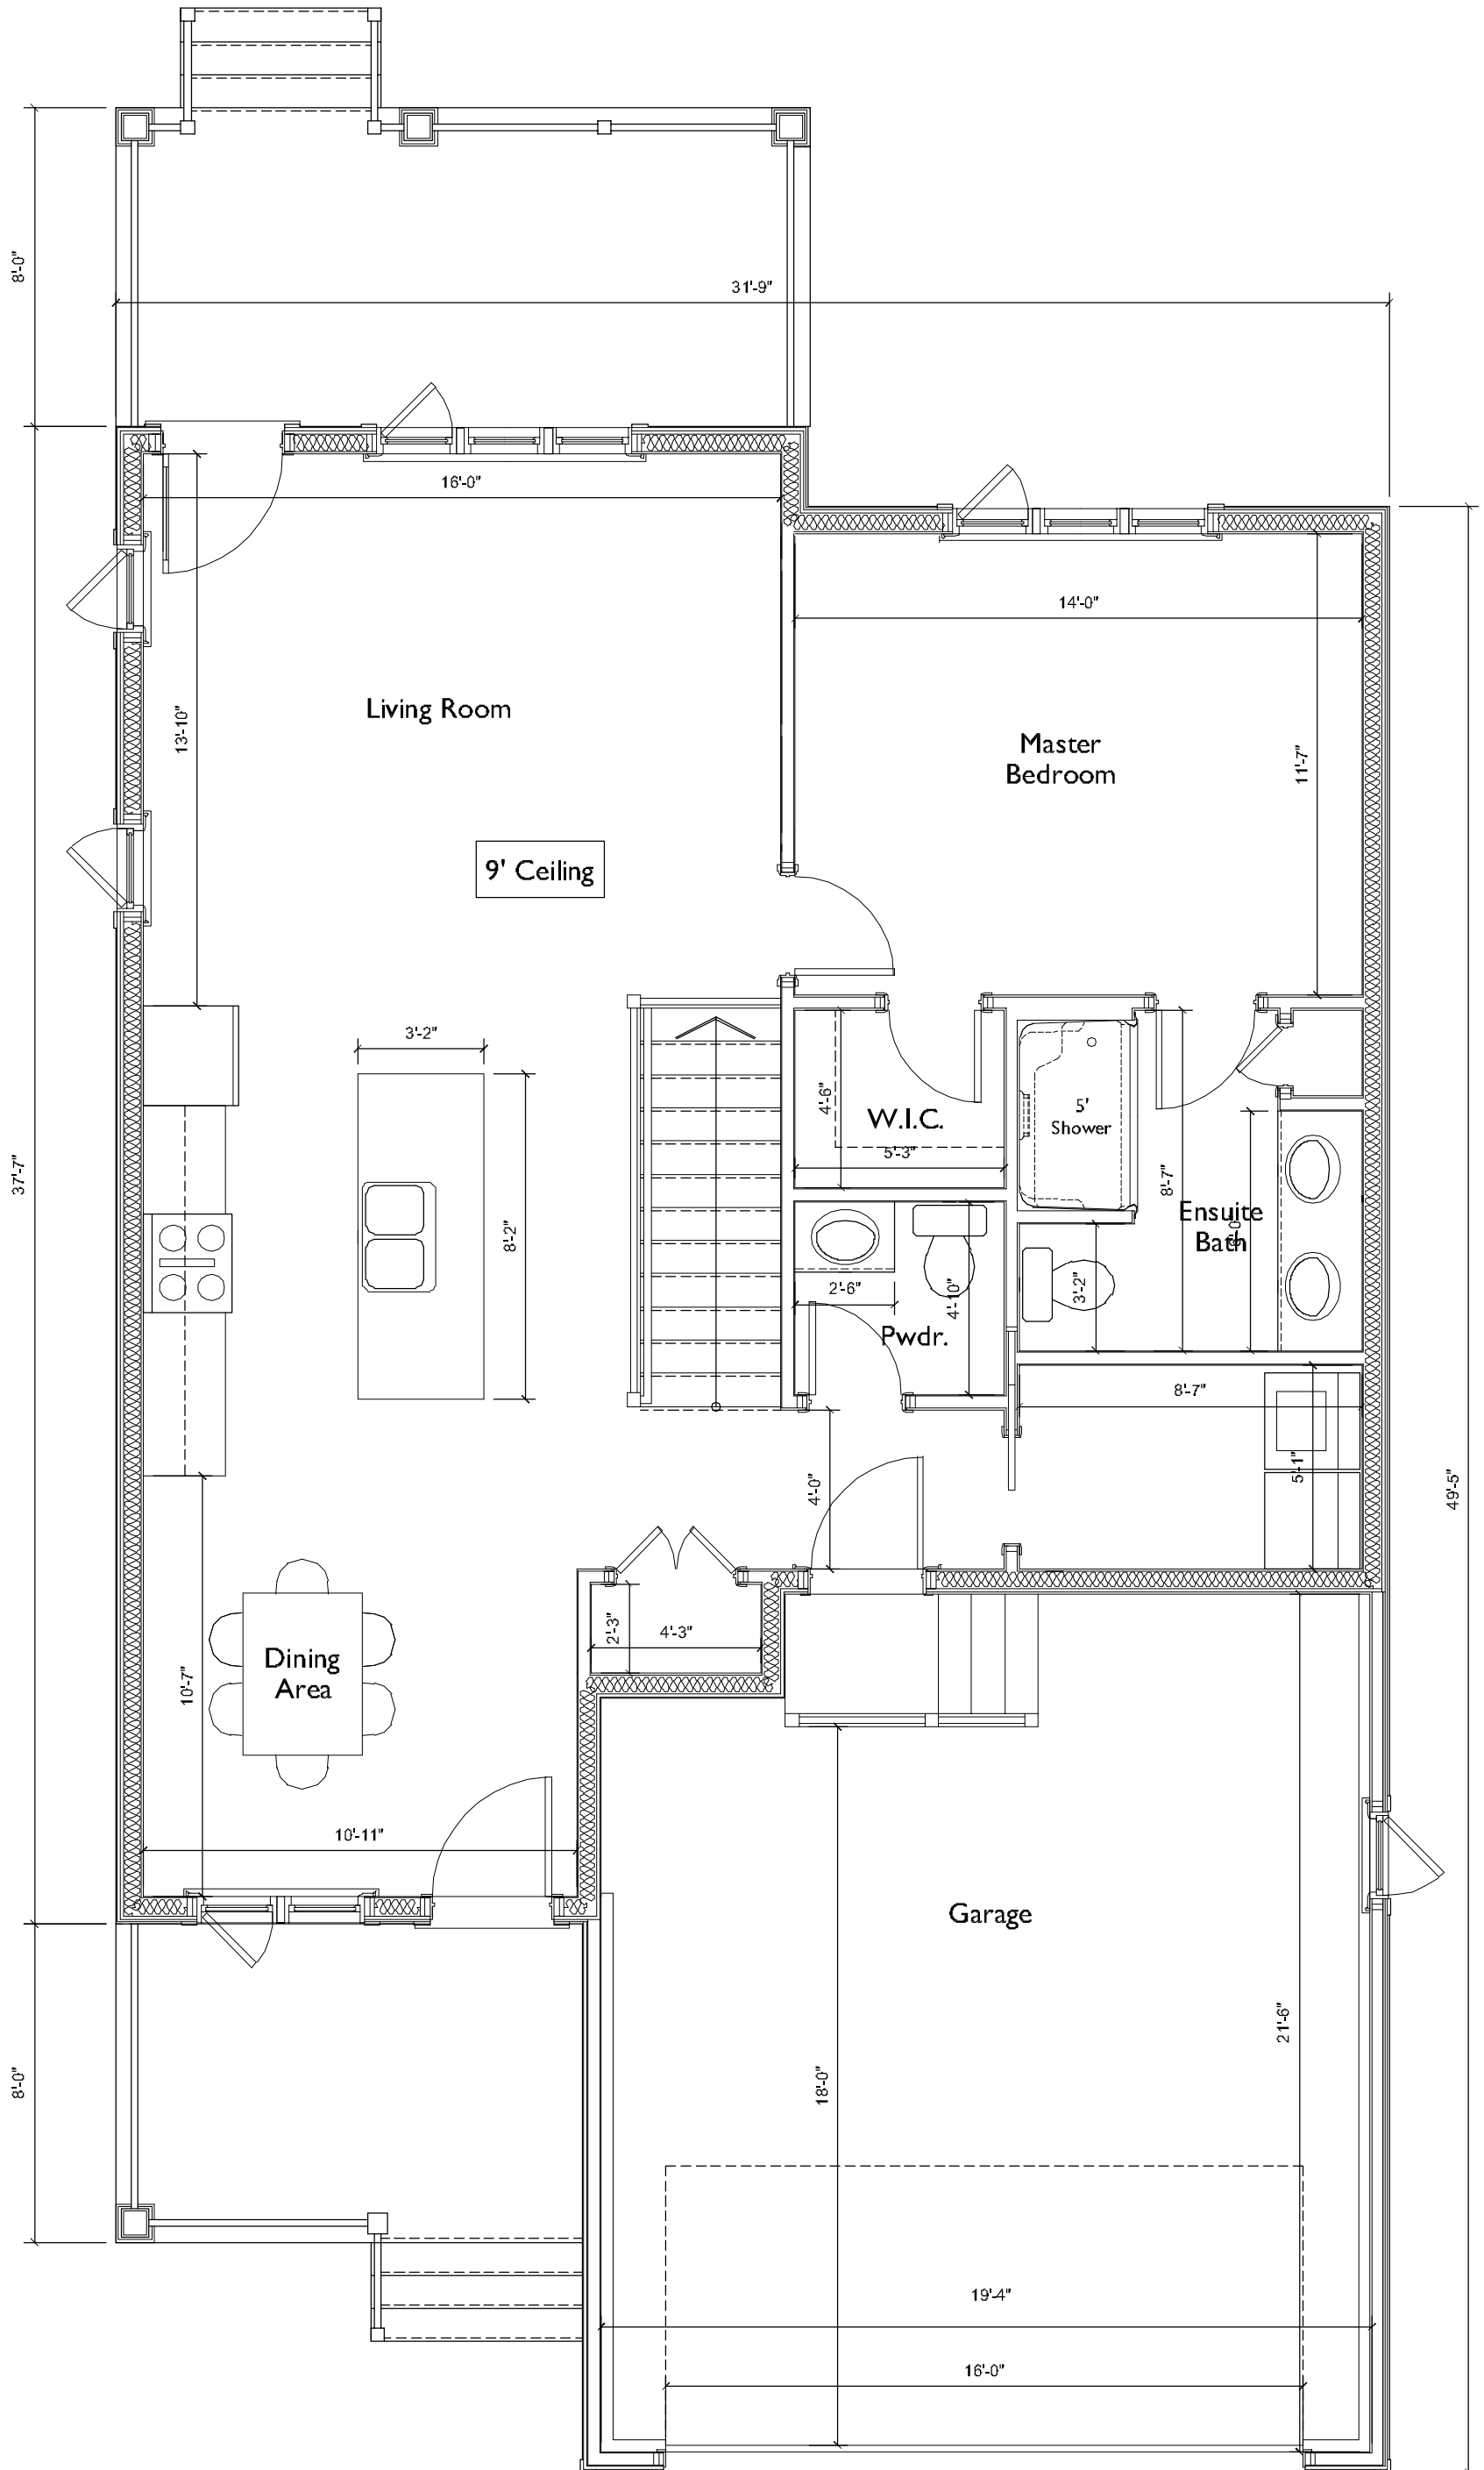

## 26 IRONS AVE.

**705-742-3338**  
Call for more information

MODEL HOME:  
235 Queen St.  
LAKEFIELD

# MAIN FLOOR

## 1023 Square Feet

\*Number of stairs and window sizes to be determined\*

# LOWER LEVEL

741 Square Feet