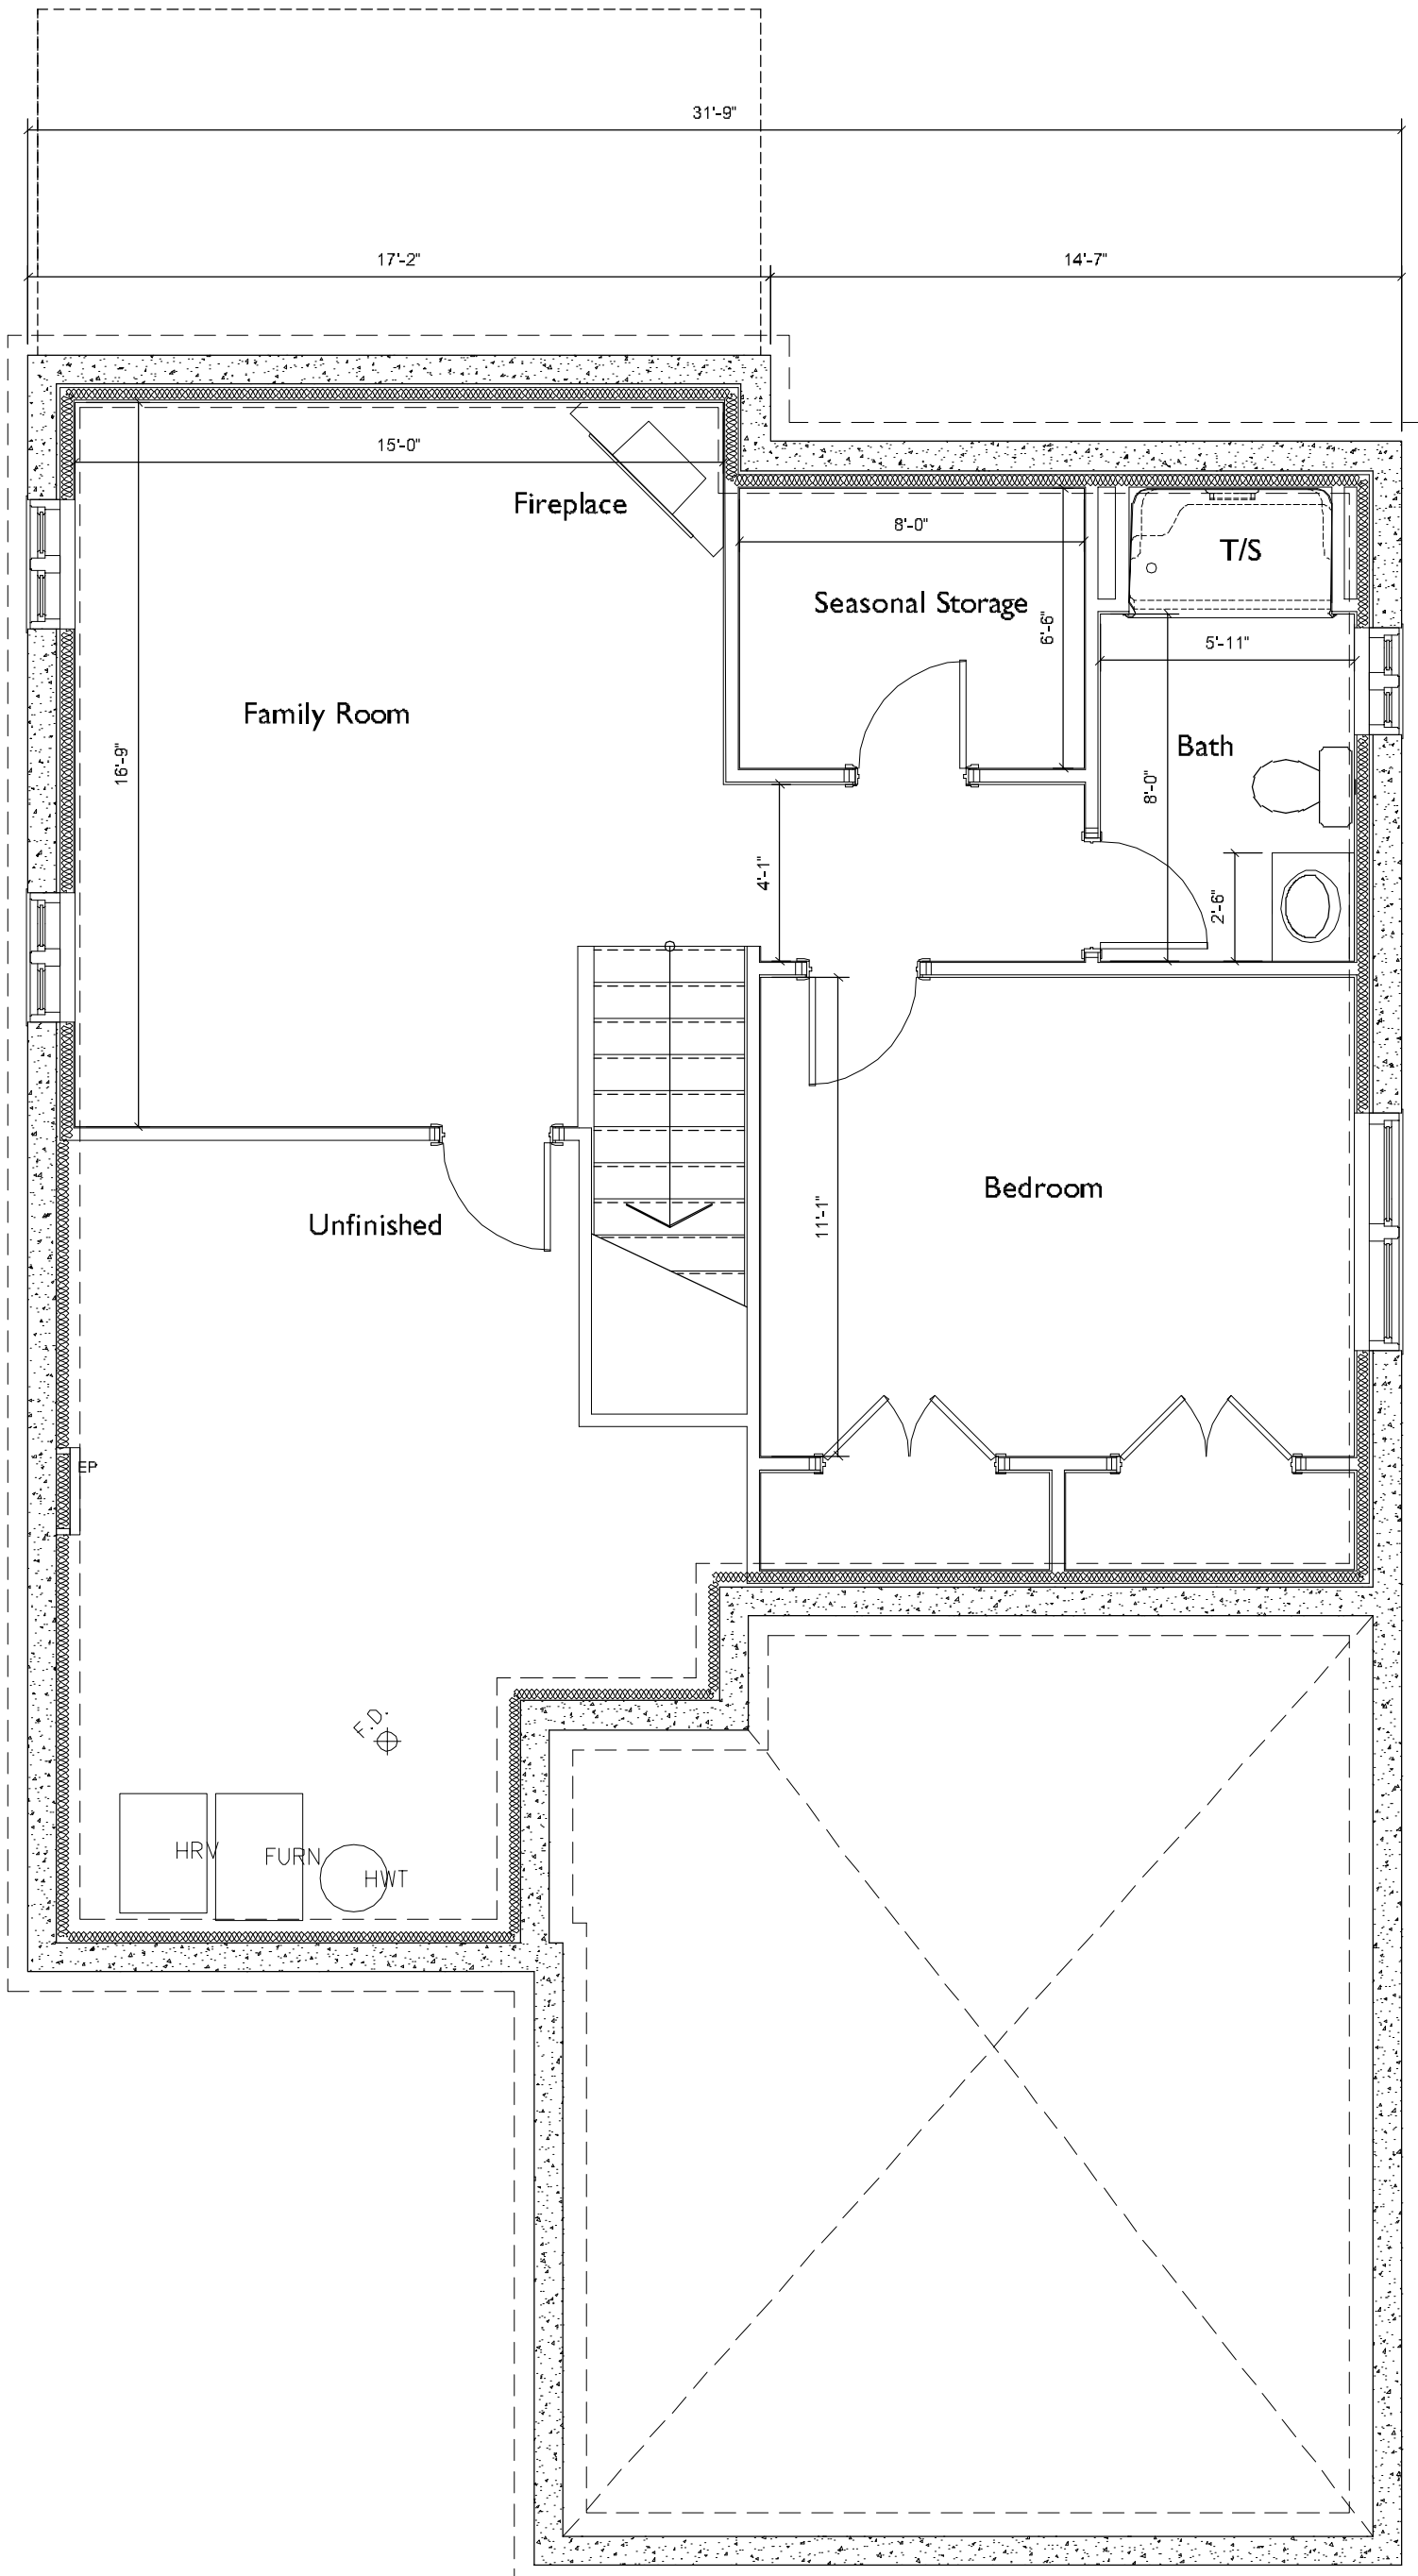

## 26 IRONS AVE.

**705-742-3338**  
Call for more information

MODEL HOME:  
235 Queen St.  
LAKEFIELD

# MAIN FLOOR

## 1023 Square Feet

\*Number of stairs and window sizes to be determined\*

# LOWER LEVEL

741 Square Feet