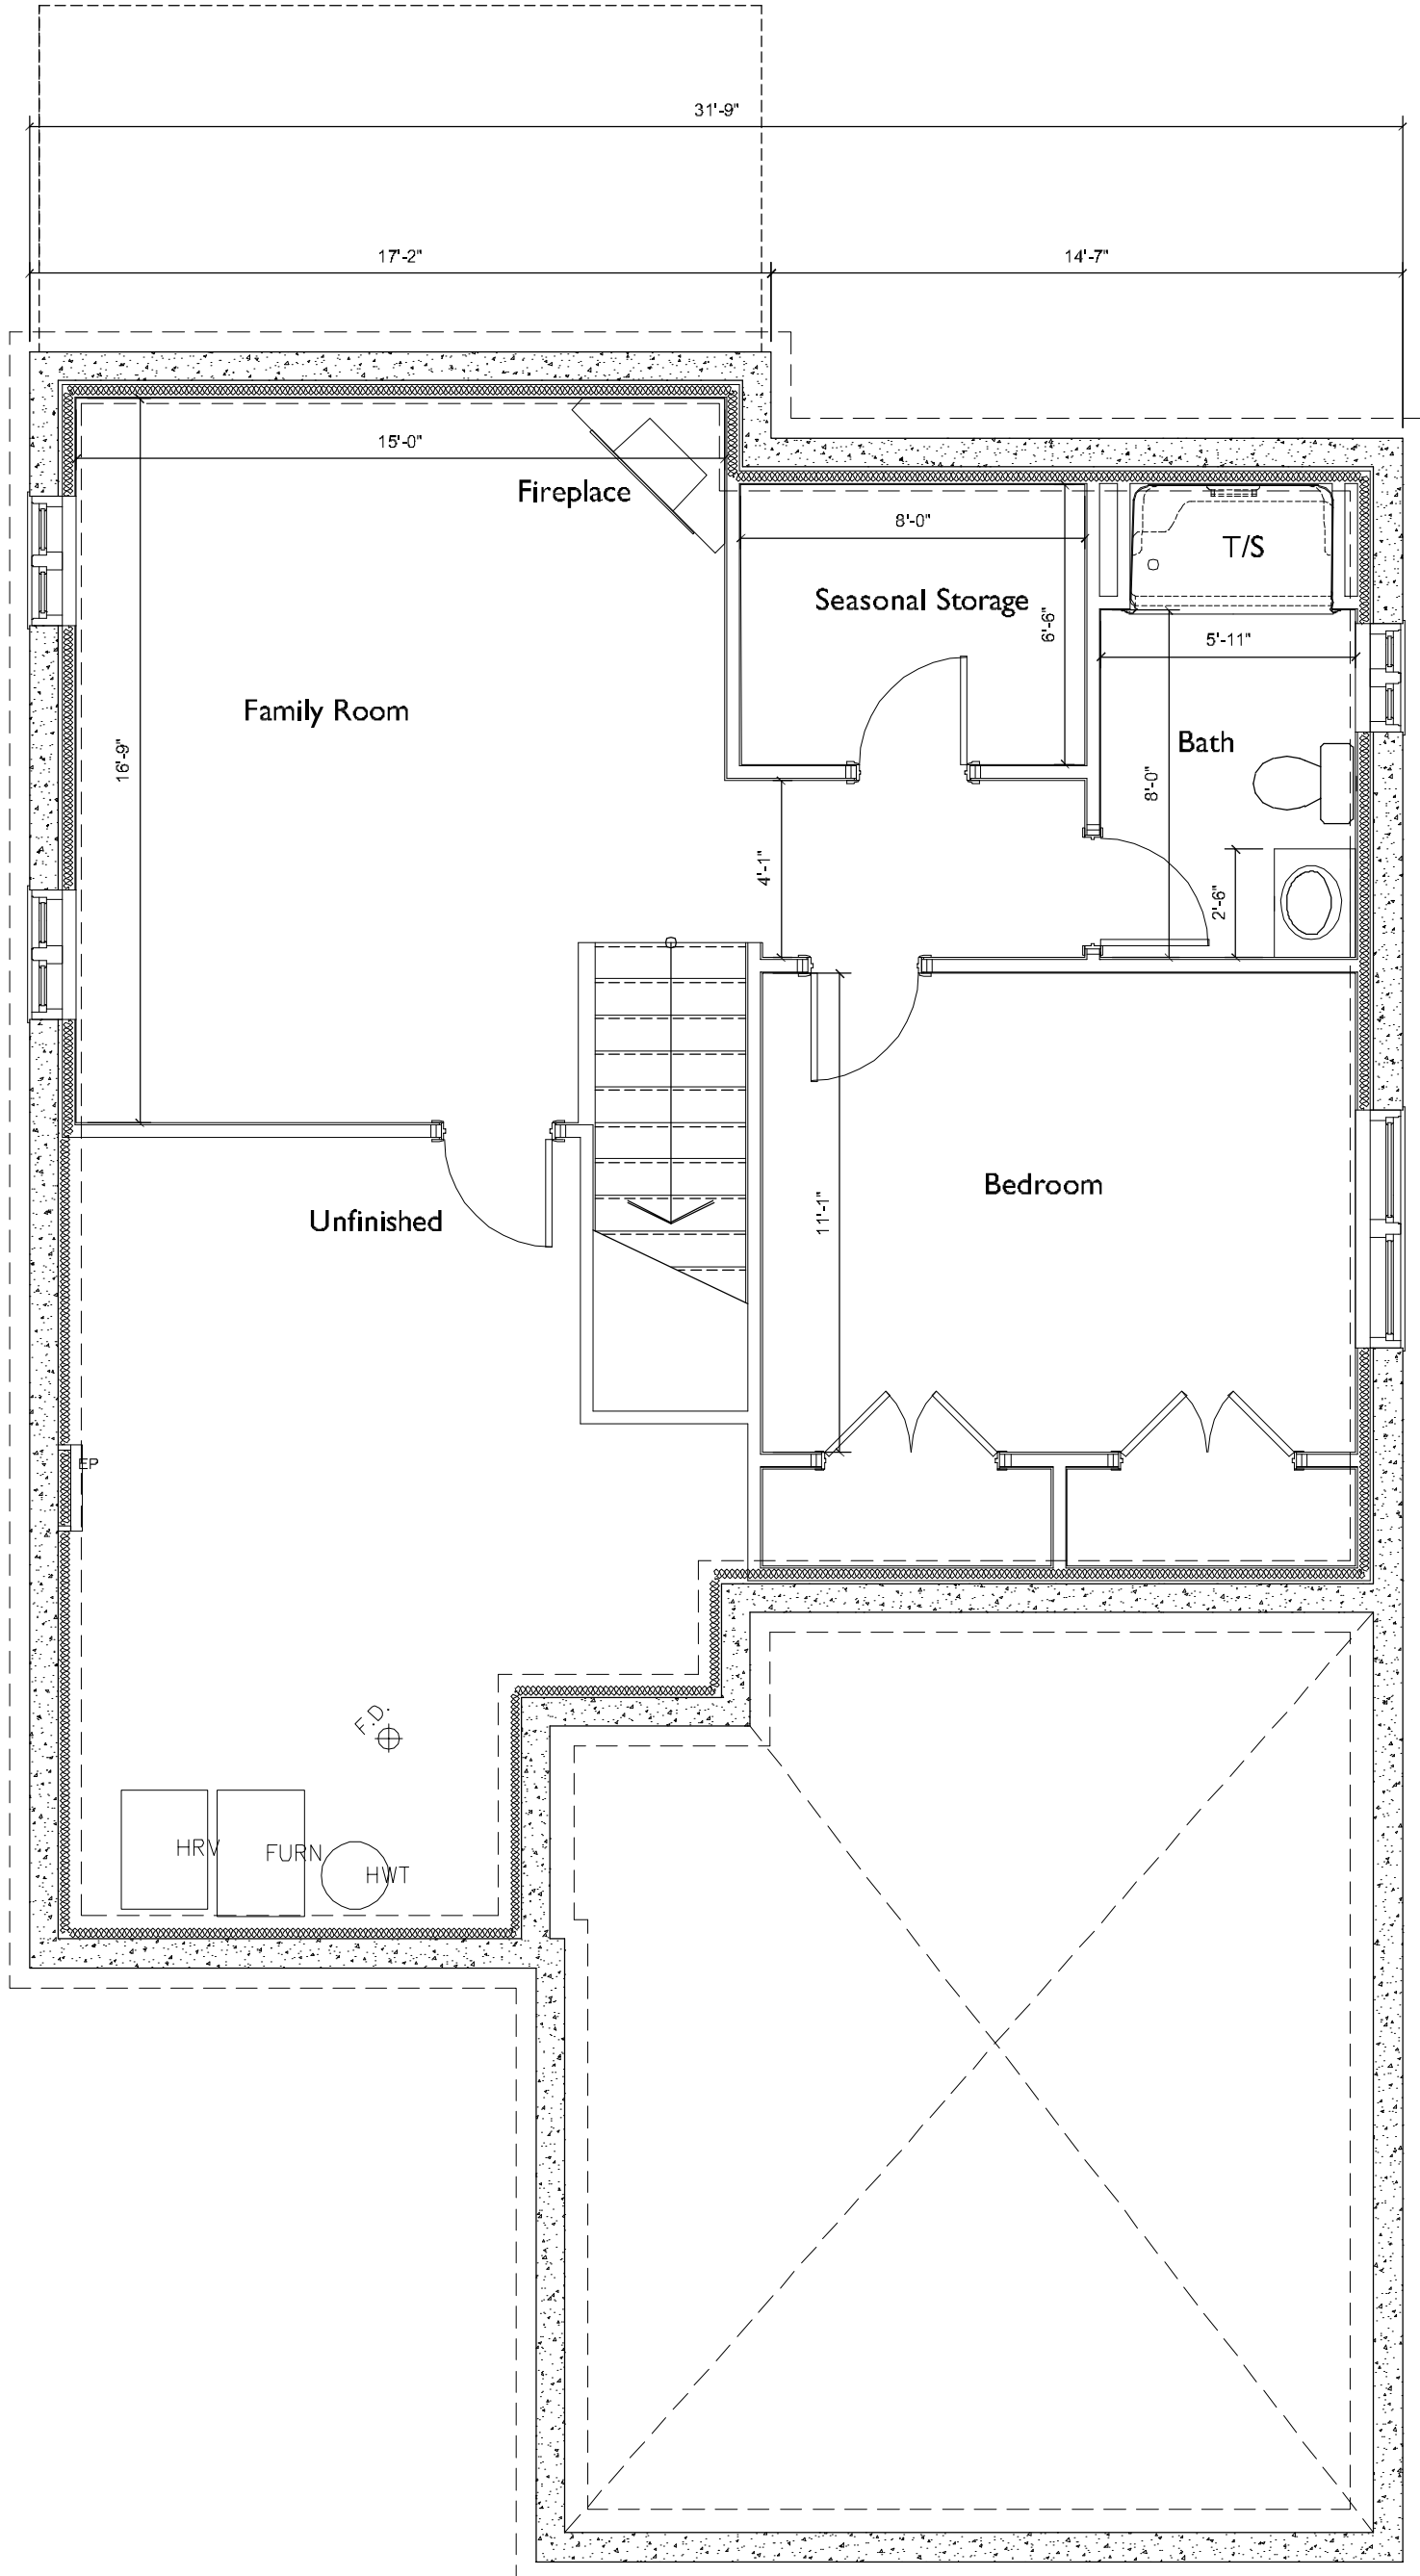

lilacs

A Craftsman Inspired Retirement Village

24 IRONS AVE.

705-742-3338
Call for more information

MODEL HOME:
235 Queen St.
LAKEFIELD

Includes: Finished basement (741 sq. ft.), 9' Ceiling on main floor with transom windows, gas fireplace on lower level
1764 sq. ft. including finished basement (1023 sq. ft. up and 741 sq. ft down)

MAIN FLOOR

1023 Square Feet

Number of stairs and window sizes to be determined

LOWER LEVEL

741 Square Feet