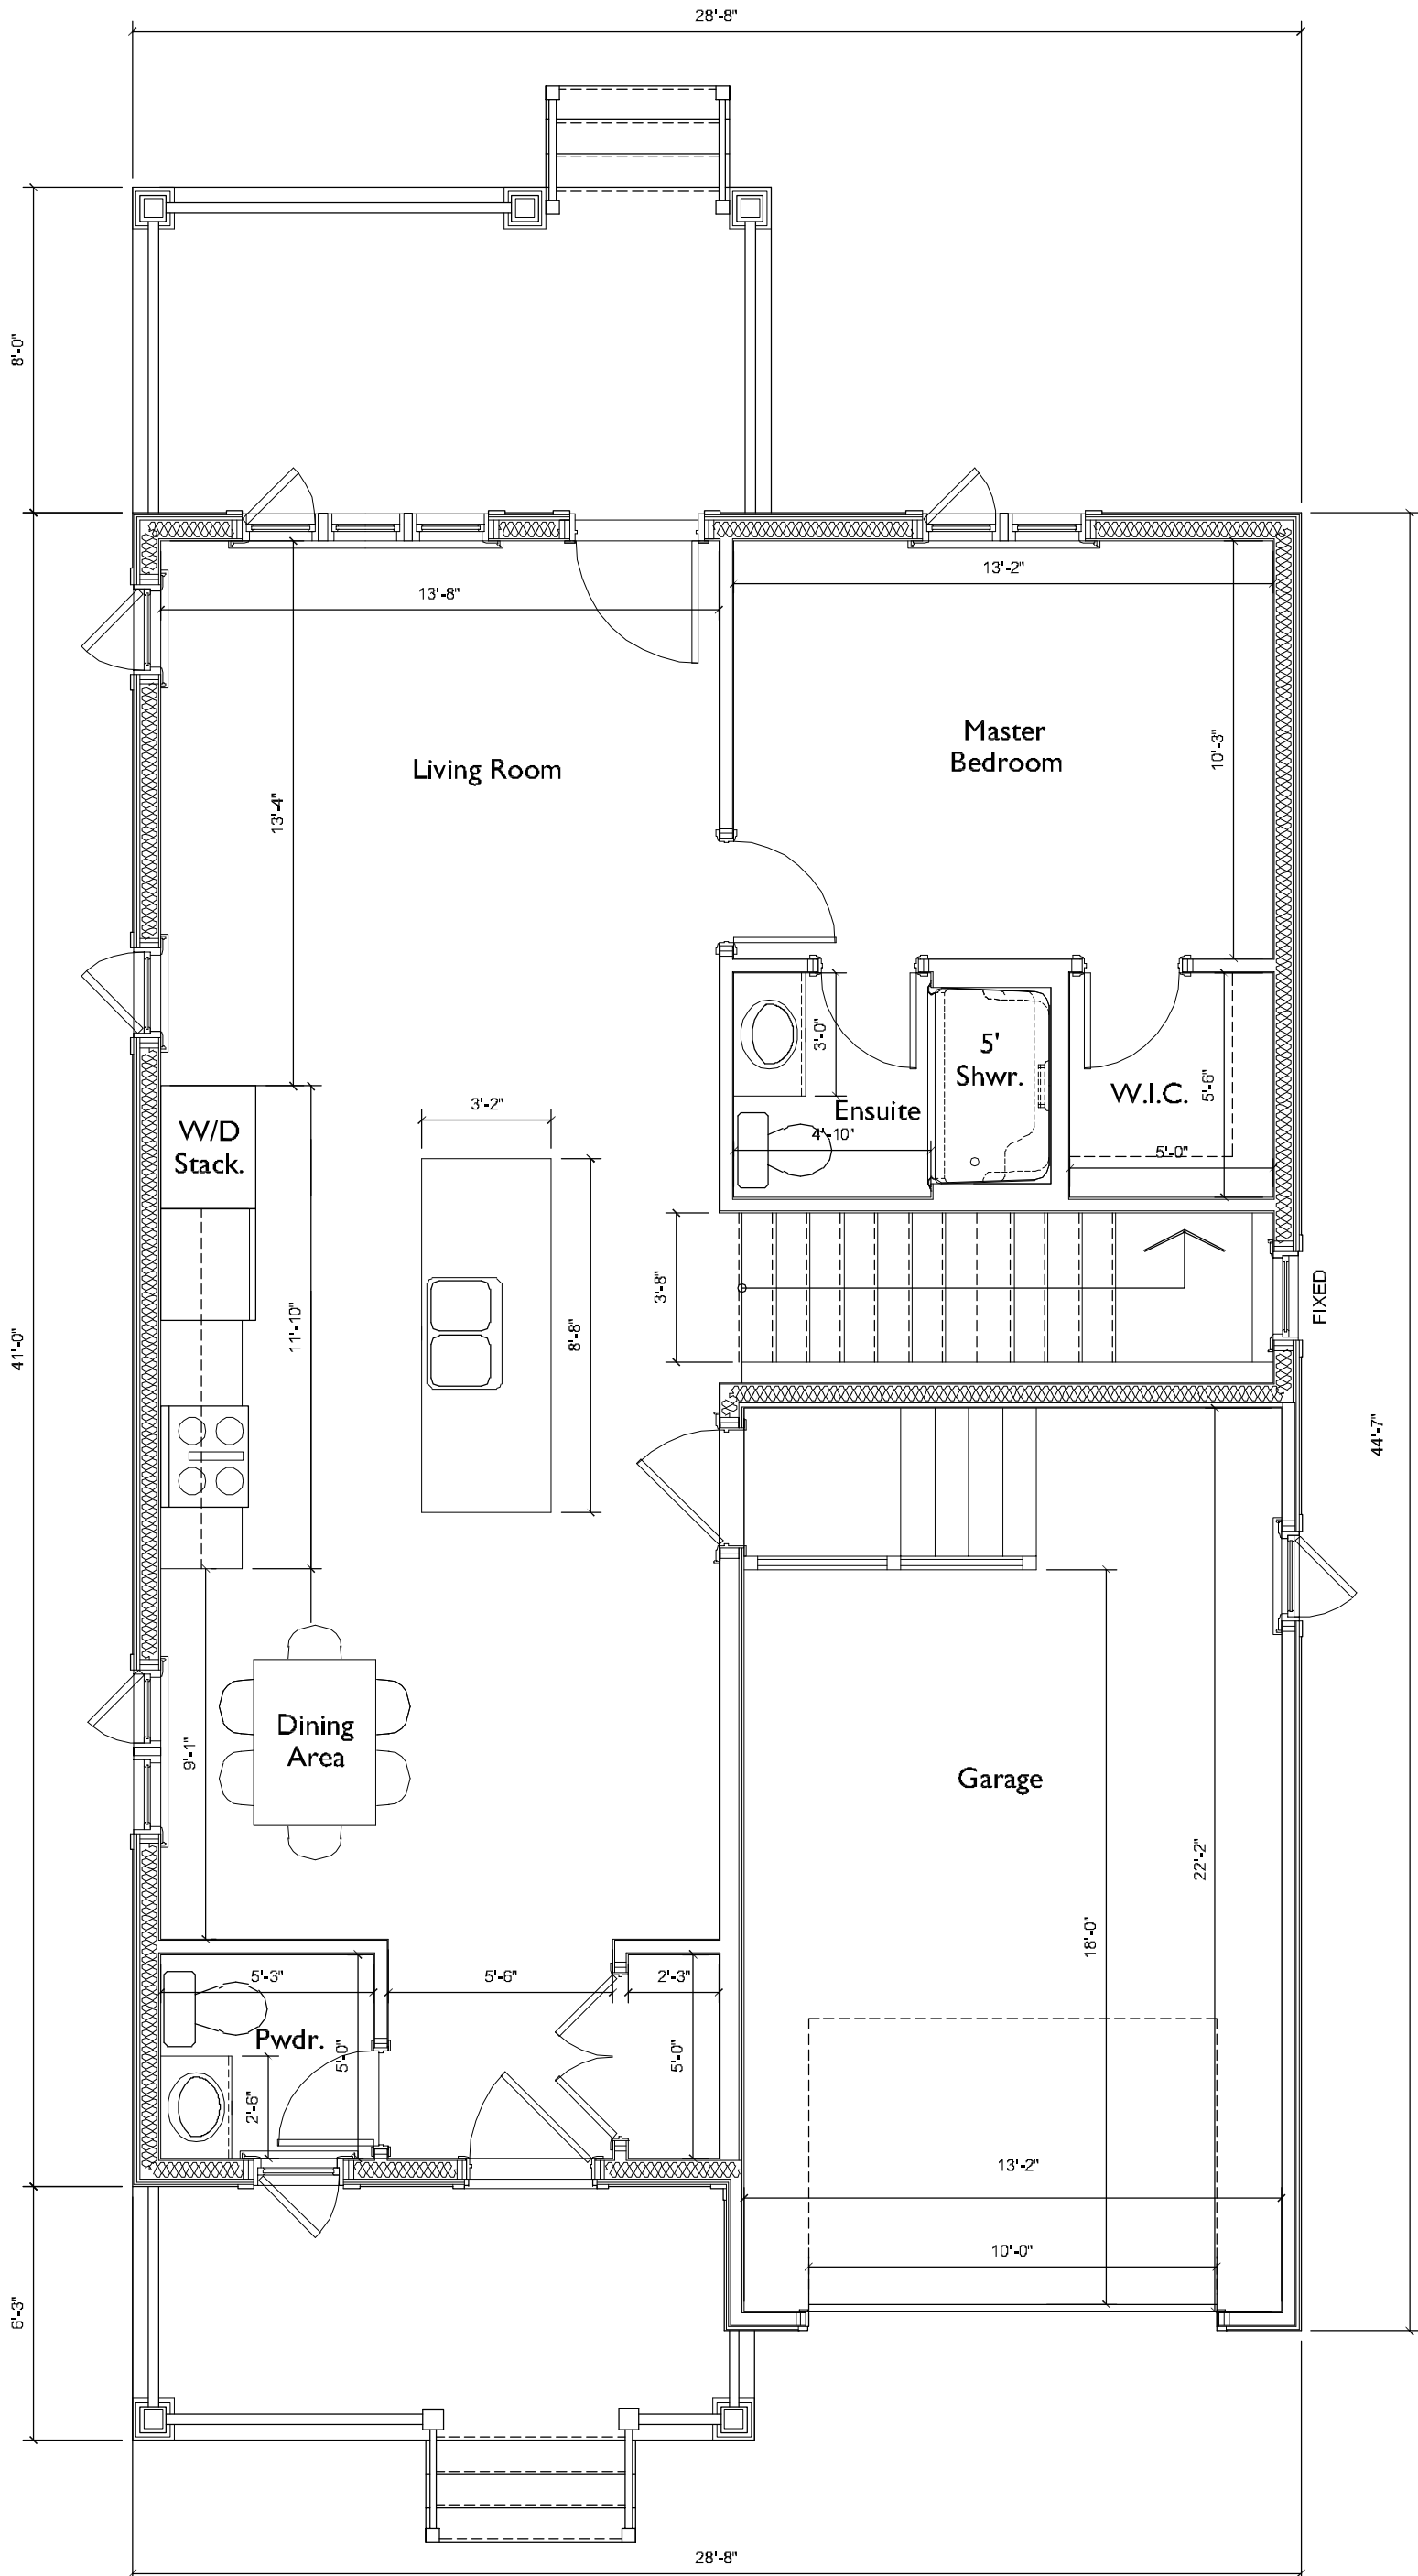

lilacs

A Craftsman Inspired Retirement Village

19 IRONS AVE.

705-742-3338
Call for more information

MODEL HOME:
235 Queen St.
LAKEFIELD

Includes all our standard features

915 sq. ft. up with an unfinished basement

MAIN FLOOR

915 Square Feet

Number of stairs and window sizes to be determined