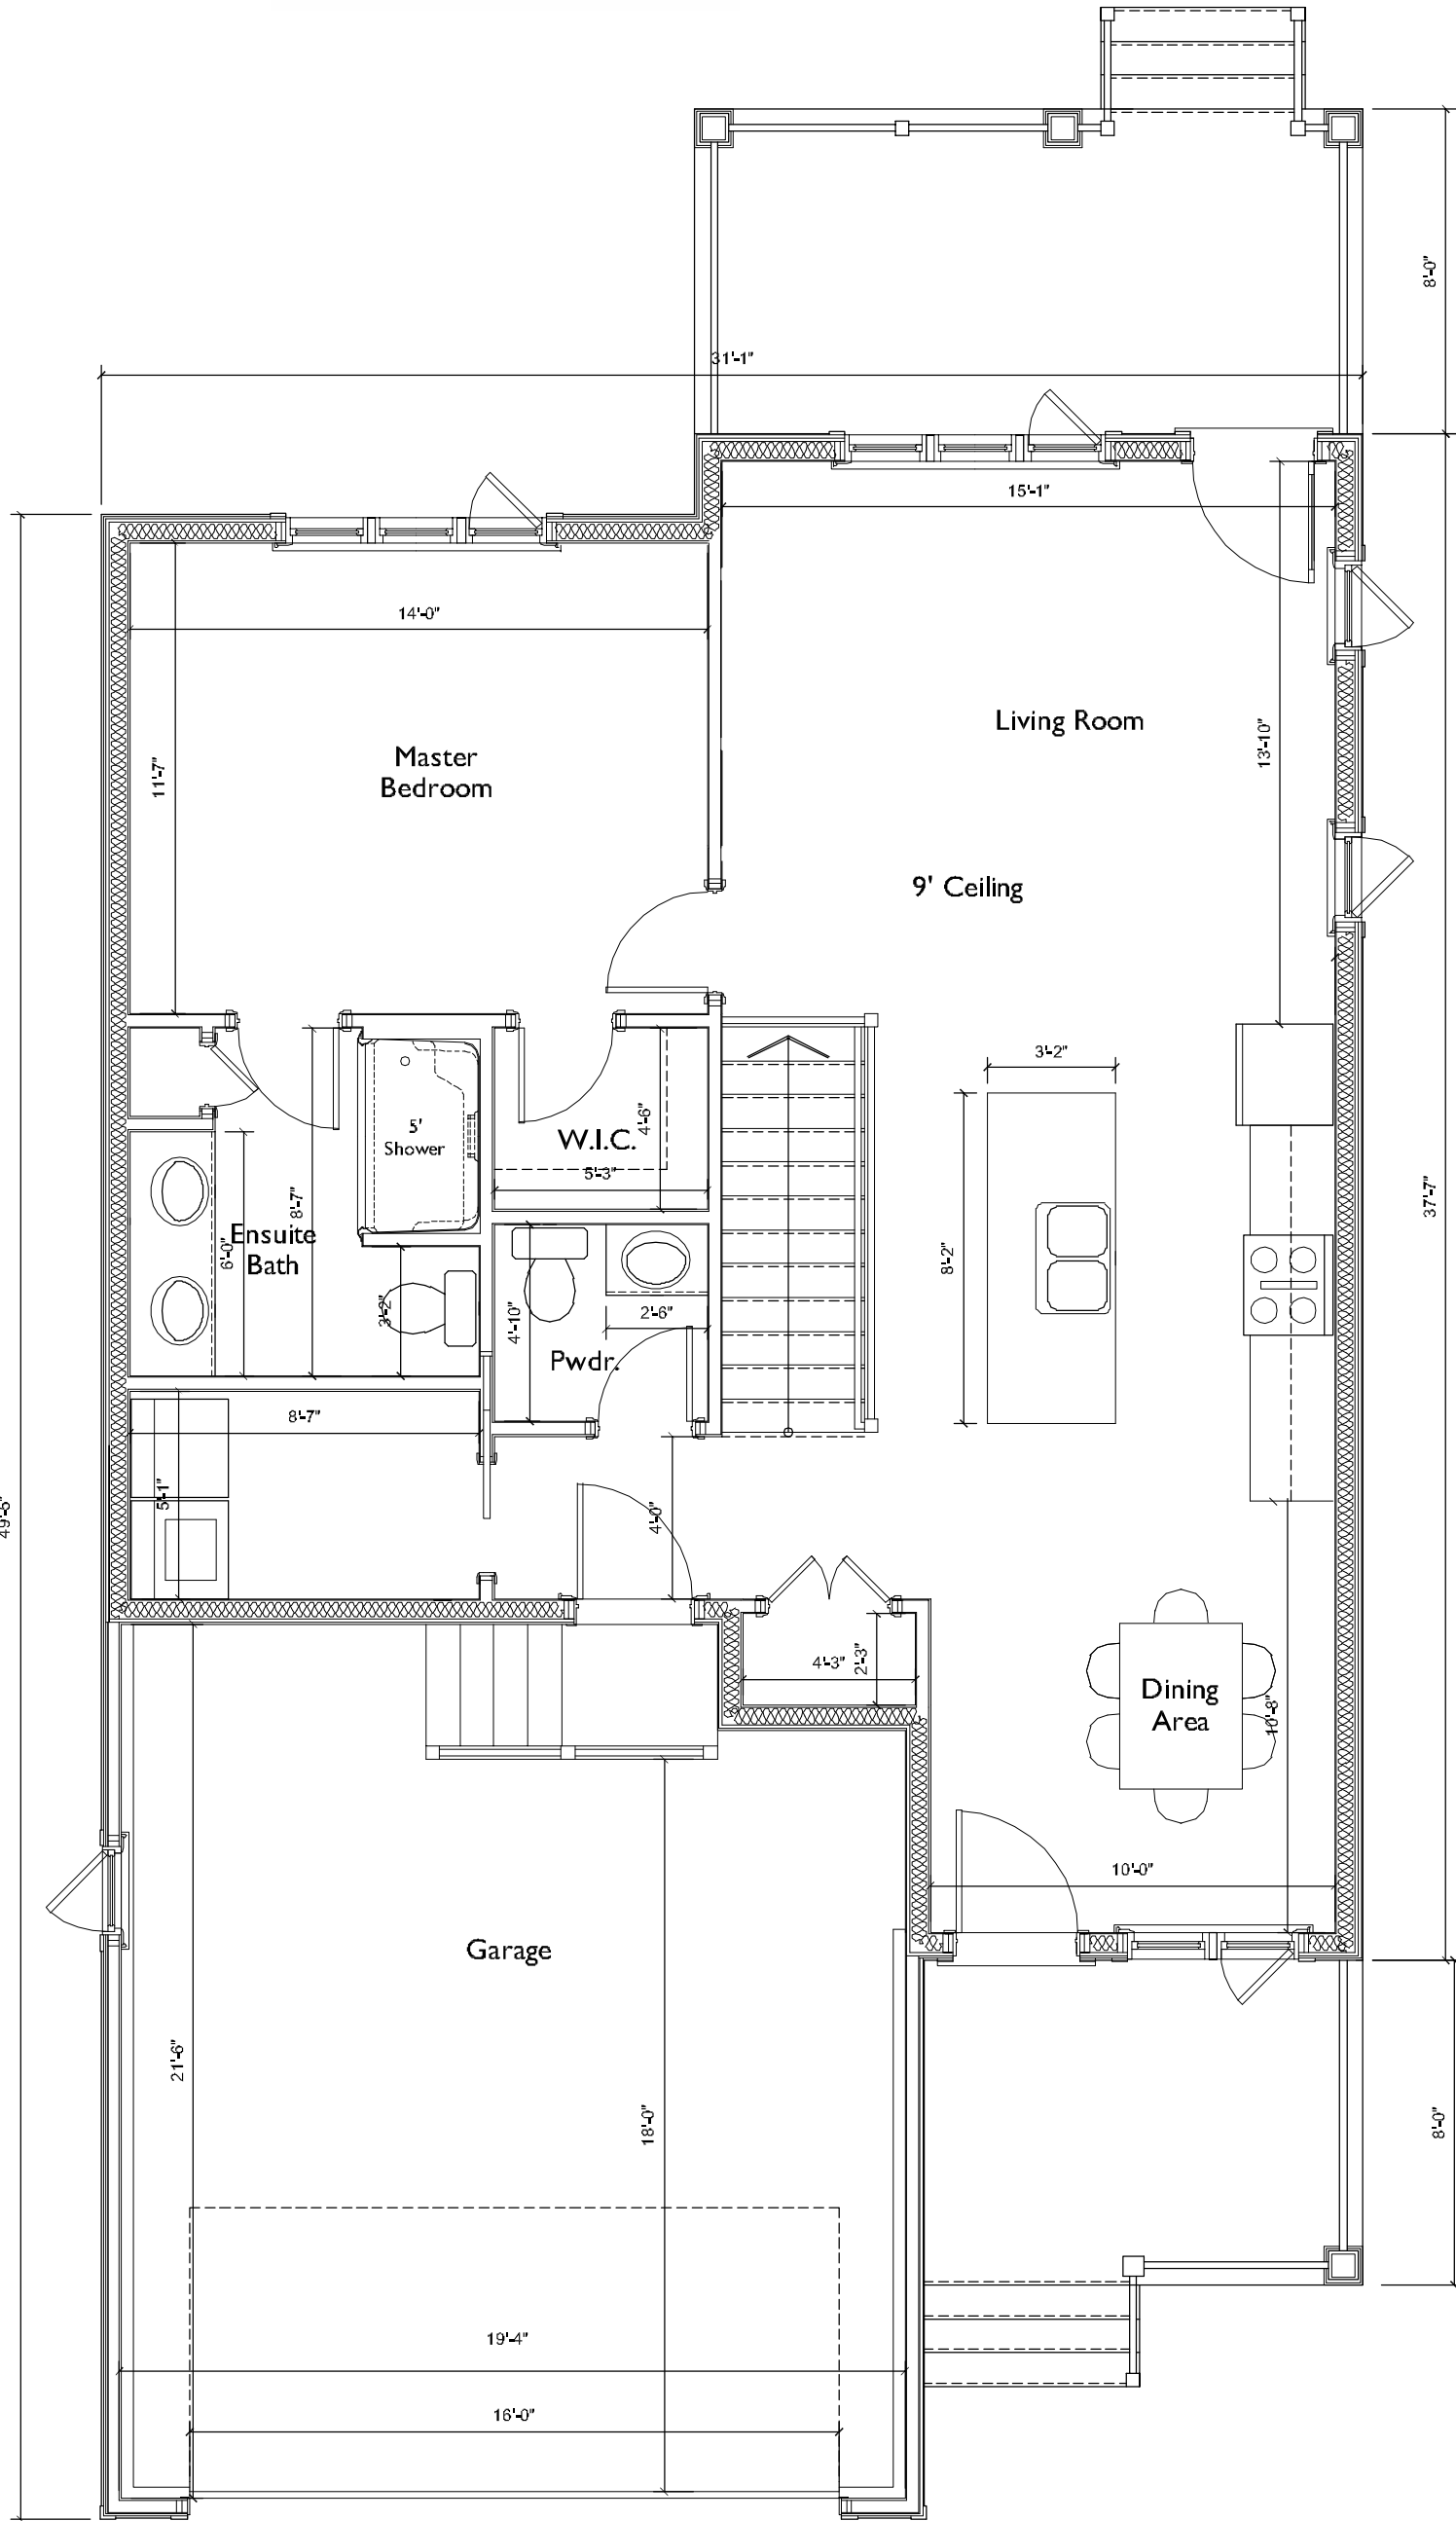

lilacs

A Craftsman Inspired Retirement Village

15 IRONS AVE.

705-742-3338
Call for more information

MODEL HOME:
235 Queen St.
LAKEFIELD

Includes: Finished basement (724 sq. ft.) , 9' Ceiling on main floor with transom windows, gas fireplace on lower level
1711 sq. ft. including finished basement (987 sq. ft. up and 724 sq. ft. down)

MAIN FLOOR

987 Square Feet

Number of stairs and window sizes to be determined