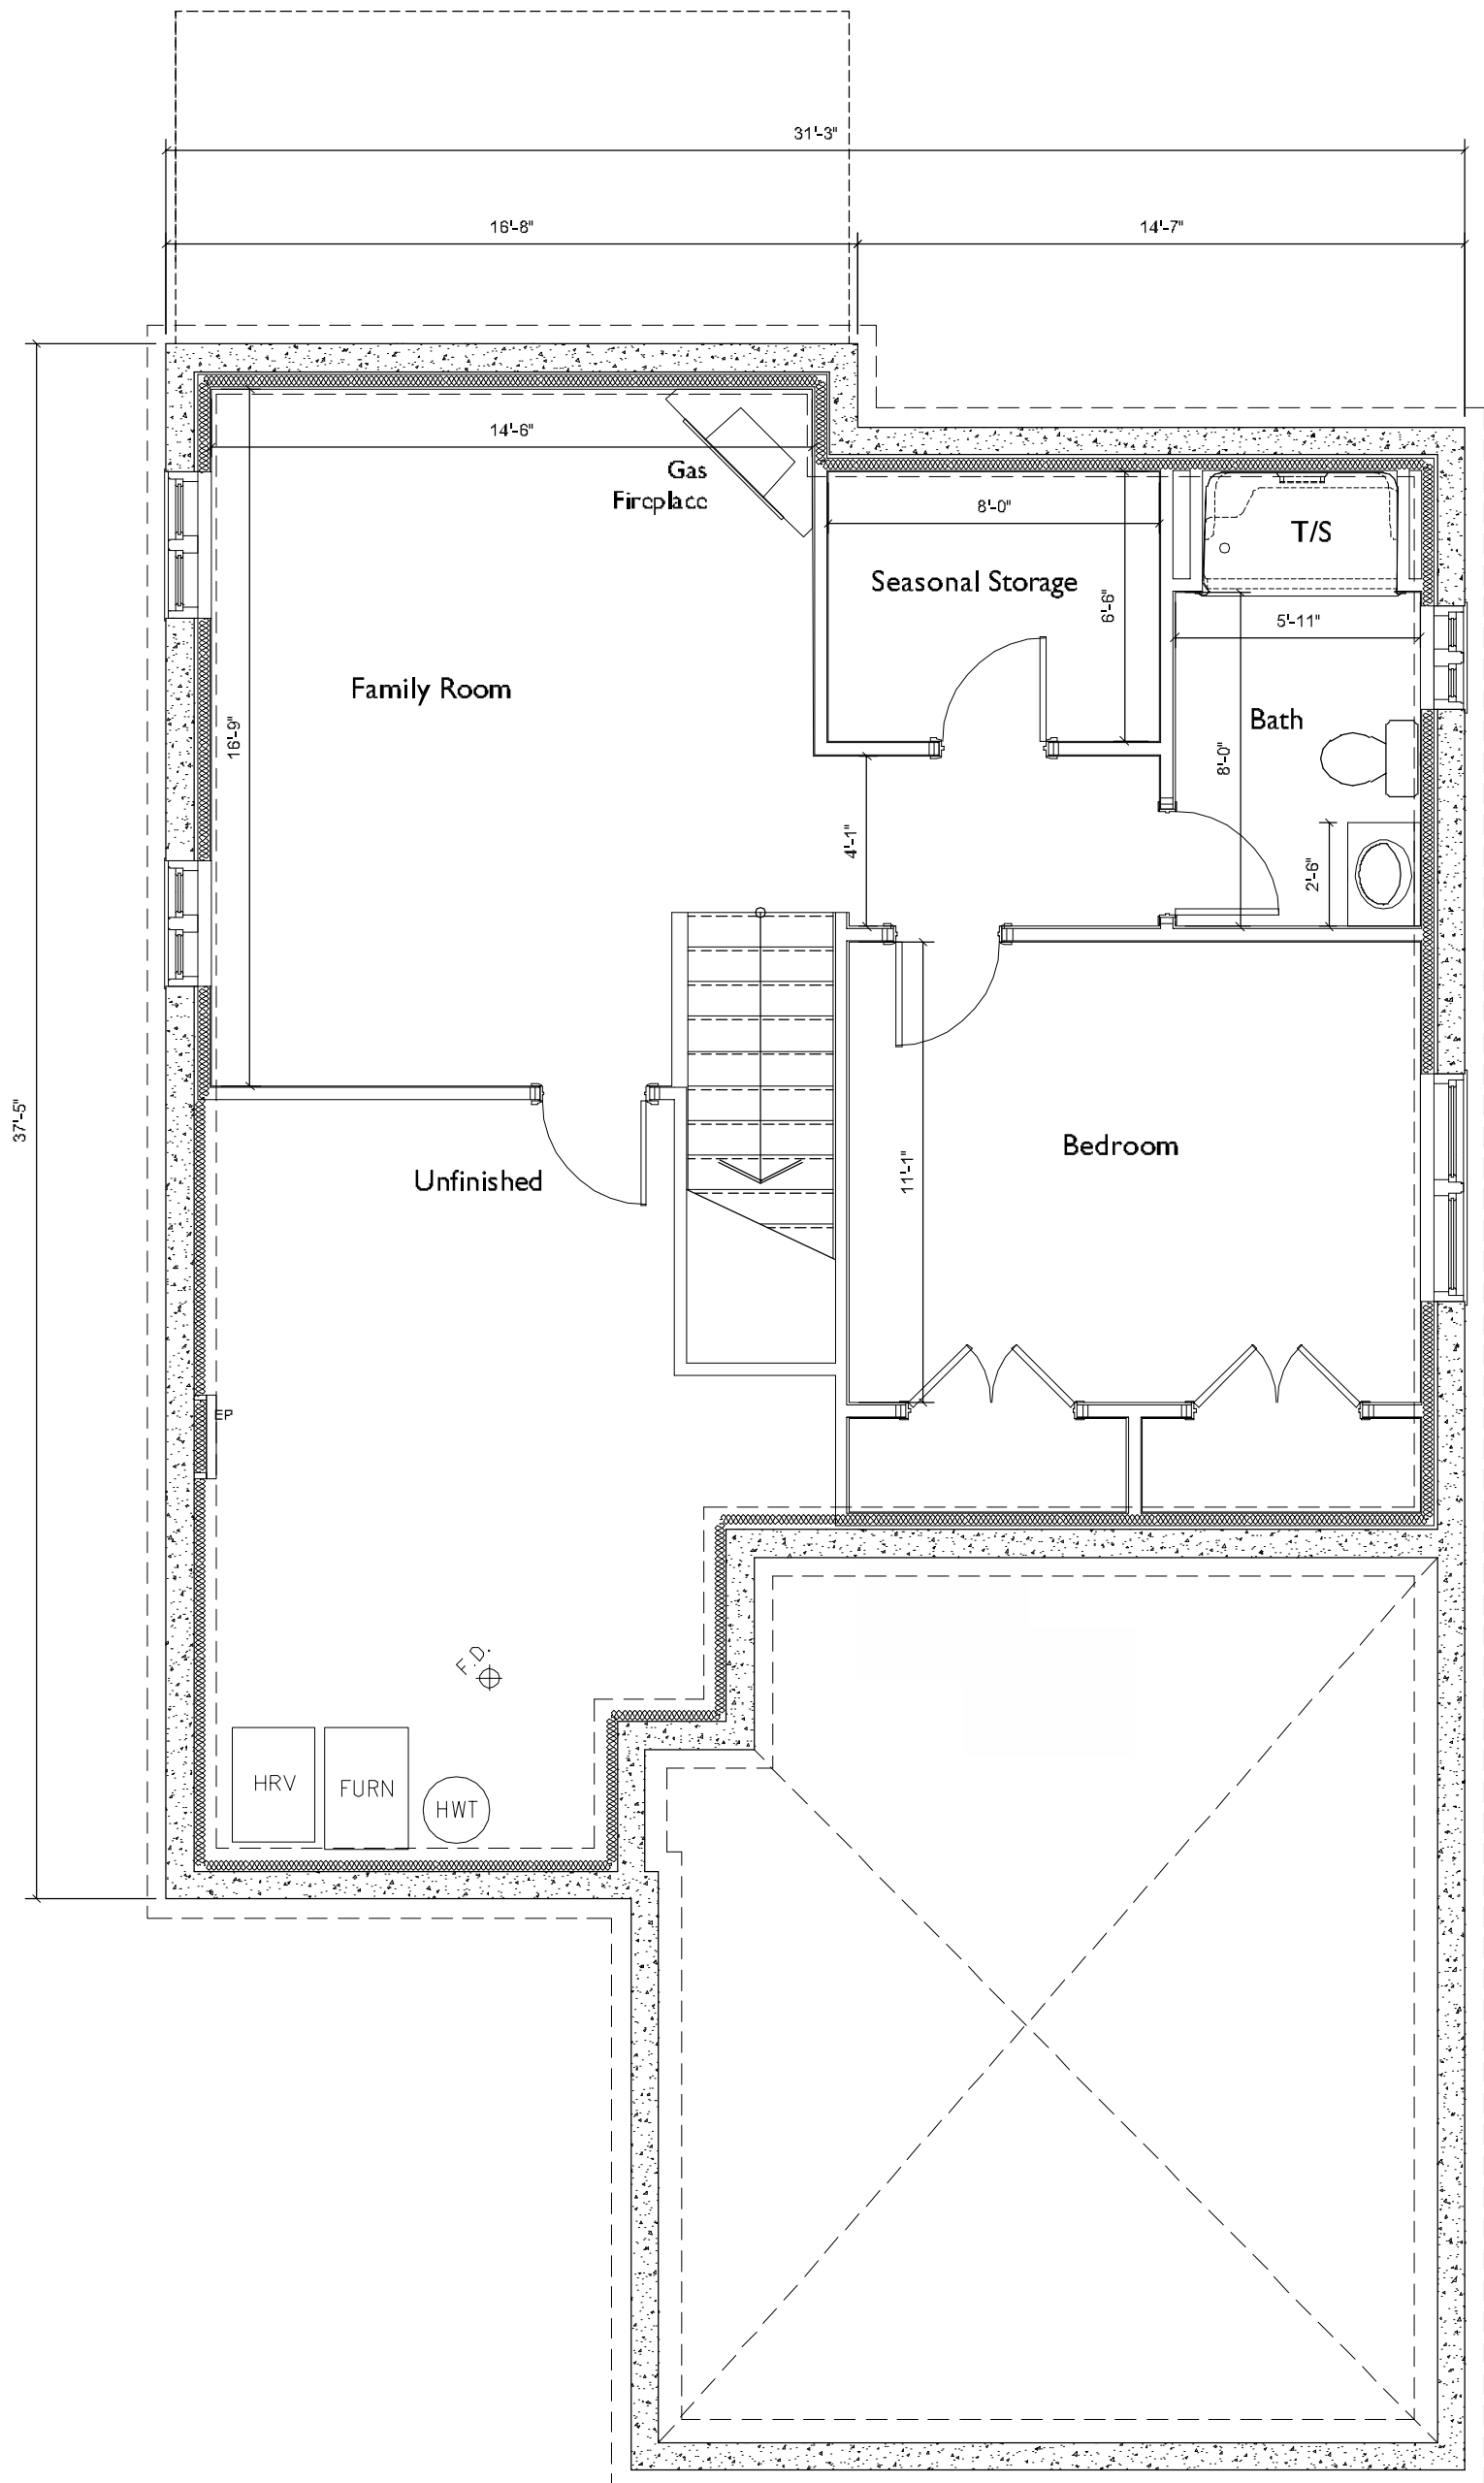

lilacs

A Craftsman Inspired Retirement Village

11 IRONS AVE.

705-742-3338
Call for more information

MODEL HOME:
235 Queen St.
LAKEFIELD

MAIN FLOOR

1002 Square Feet

Number of stairs and window sizes to be determined

LOWER LEVEL

731 Square Feet