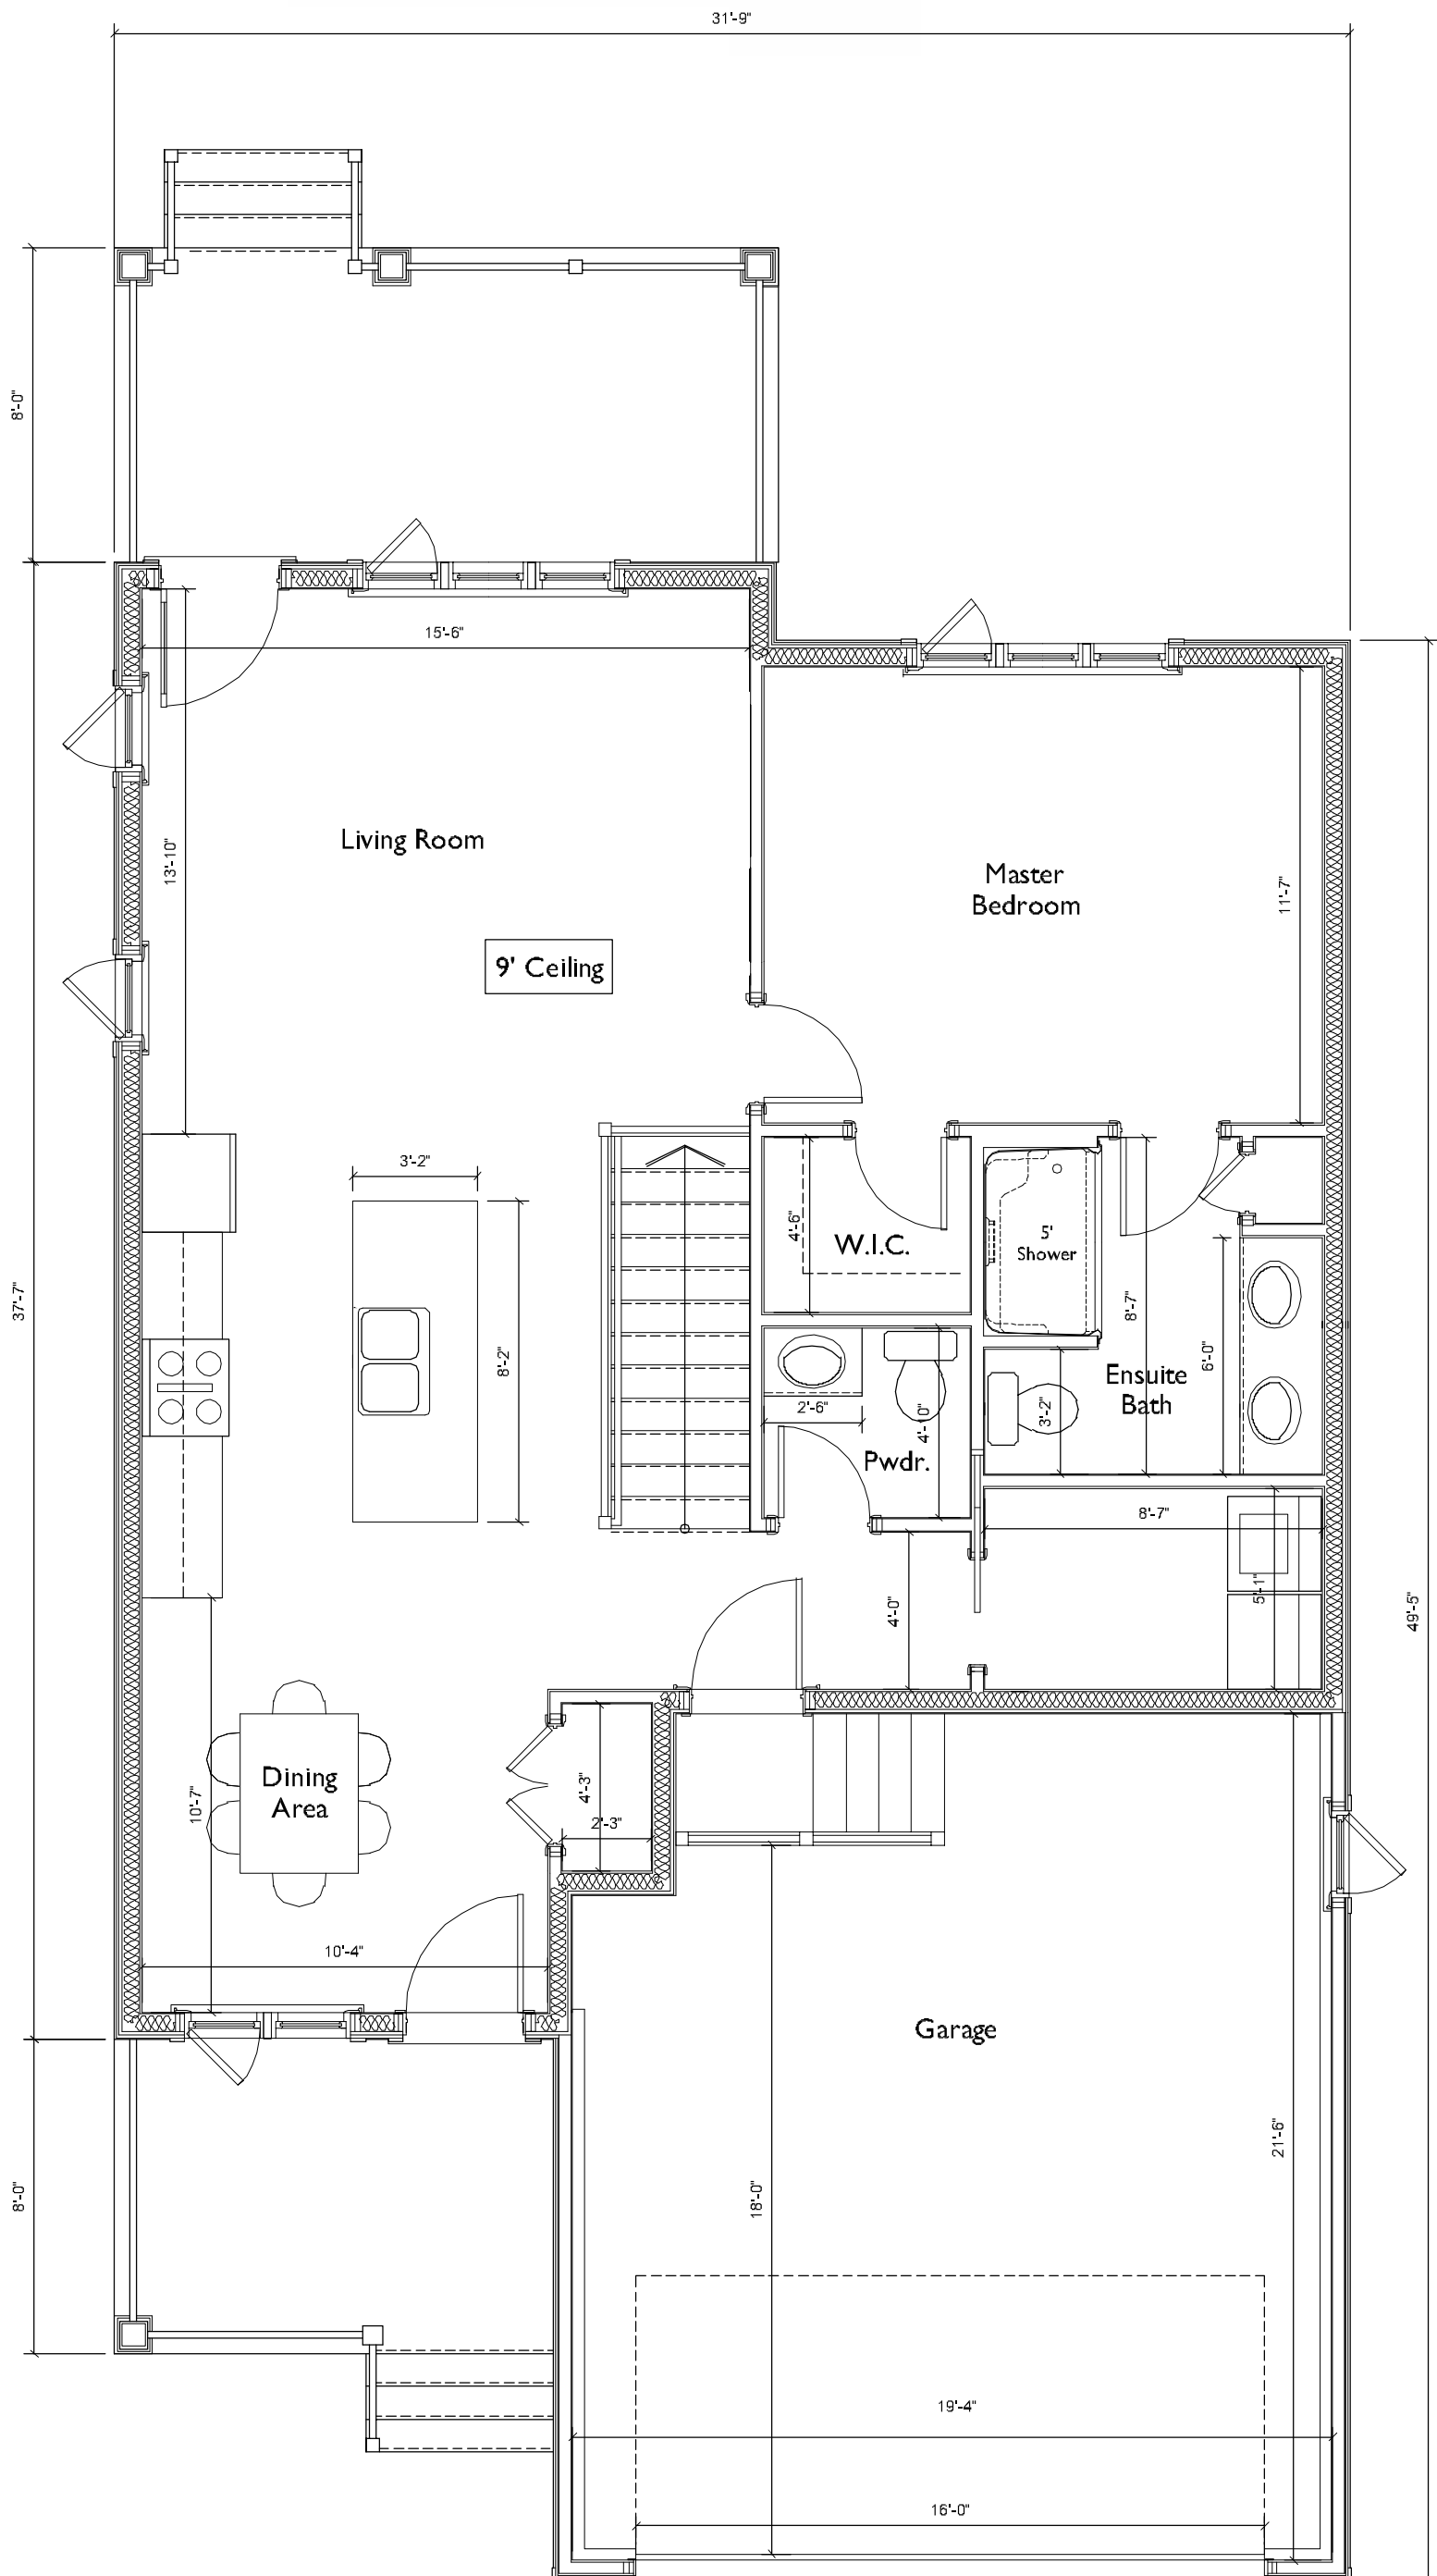

lilacs

A Craftsman Inspired Retirement Village

11 IRONS AVE.

705-742-3338
Call for more information

MODEL HOME:
235 Queen St.
LAKEFIELD

MAIN FLOOR

1002 Square Feet

Number of stairs and window sizes to be determined

LOWER LEVEL

731 Square Feet